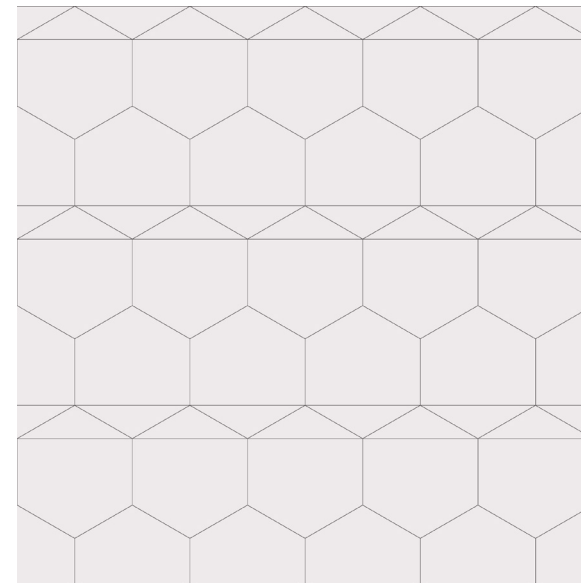

SO HEXY B  
Group 1 Colors

Scales Available:  
Titan 1'-11 11/16"

KITE A  
Group 1 Colors

Scales Available:  
Titan 1'-11 5/16" x 2'-3 1/4"  
Grande 1'-5 3/4" x 1'-8 1/2"

KITE B  
Group 1 Colors

Scales Available:  
Titan 1'-11 5/16" x 2'-3 1/4"  
Grande 1'-5 3/4" x 1'-8 1/2"