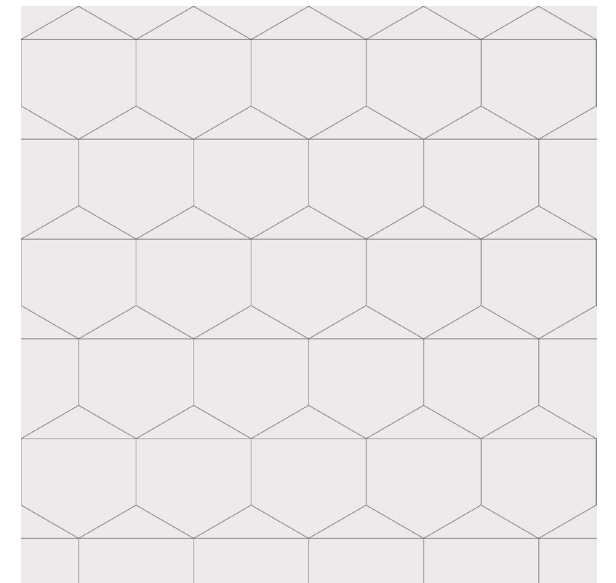

SO HEXY D
Group 1 Colors

Scales Available:
Titan 1'-11 11/16"