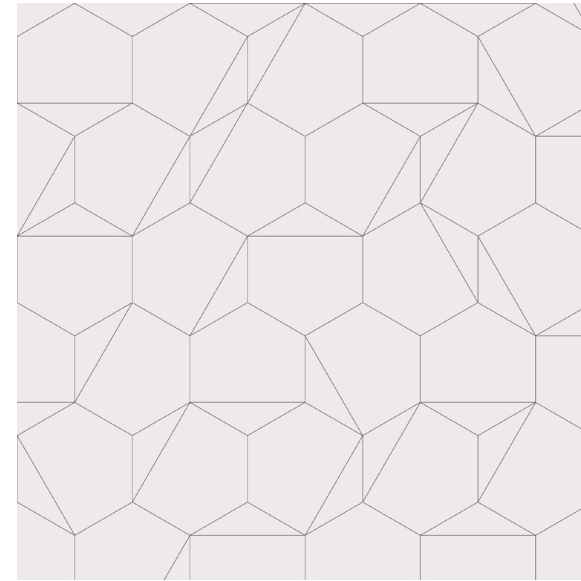

SO HEXY A
Group 1 Colors

Scales Available:
Titan 1'-11 11/16"