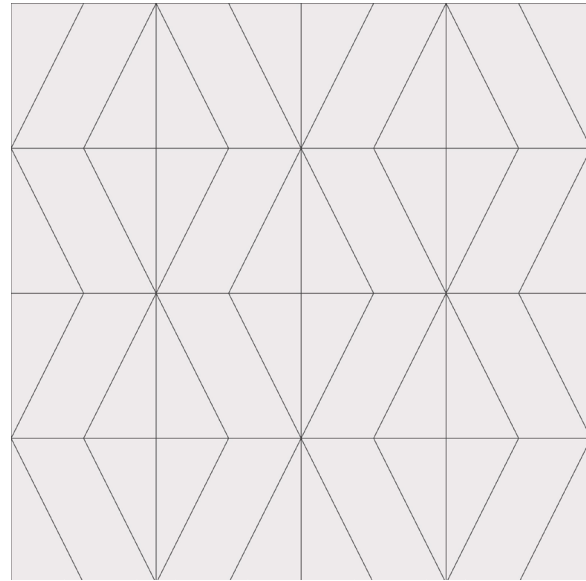

VALLEYS A
Group 1 Colors

Scales Available:
Grande 24" x 24"
Petite 12" x 12"