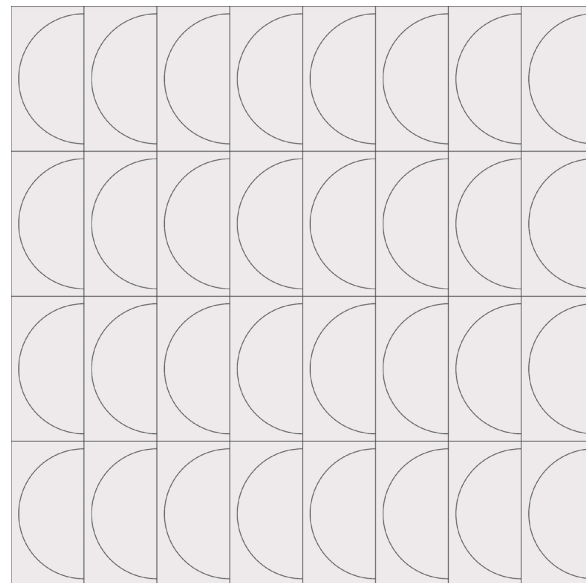

TONE A
Group 1 Colors

Scales Available:
Grande 24" x 24"