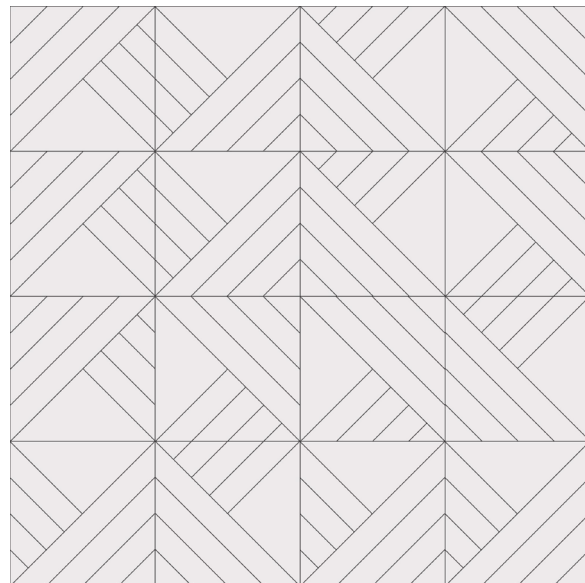

BOHO SLIM C
Group 1 Colors

Scales Available:
Grande 24" x 24"