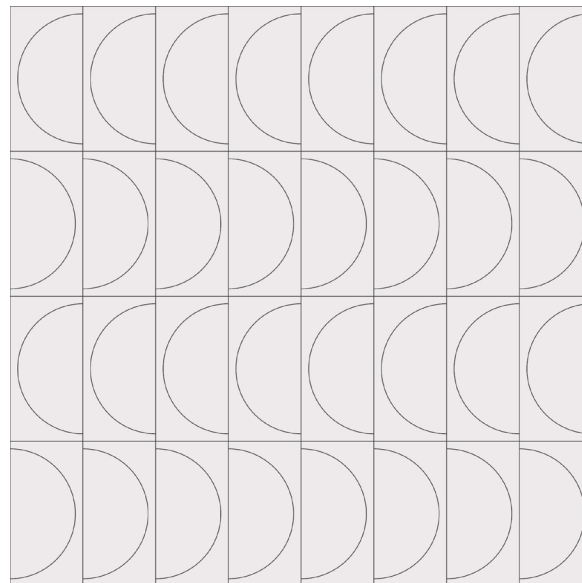

Scales Available:  
Grande 24" x 24"

TONE D  
Group 1 Colors

Scales Available:  
Grande 24" x 24"

TONE A  
Group 1 Colors

Scales Available:  
Grande 24" x 24"

TONE B  
Group 1 Colors

Scales Available:  
Grande 24" x 24"