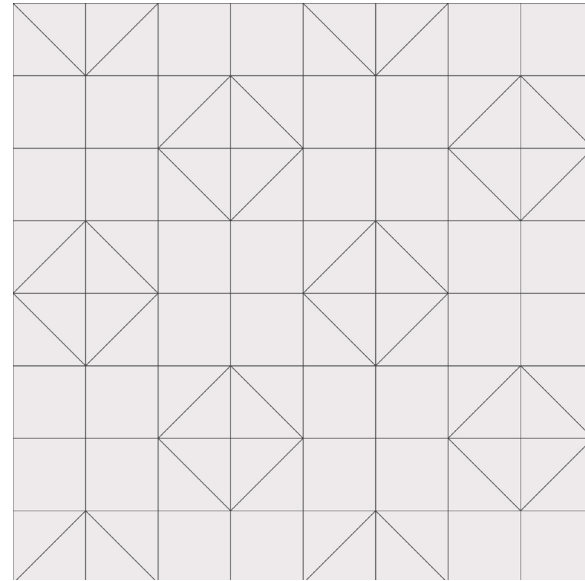

PENINSULA B
Group 1 Colors

Scales Available:
Grande 24" x 24"