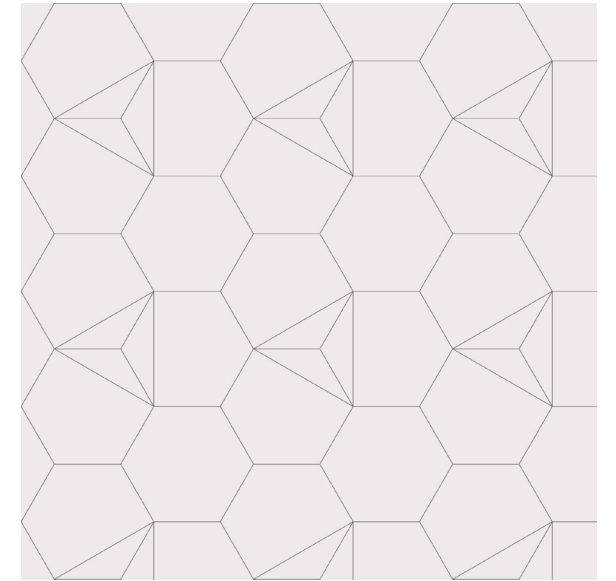

HEXAGON  
Group 1 Colors

Scales Available:  
Titan 1'-11 3/4" x 1'-8 5/16"

KISS A LOT  
Group 1 Colors

Scales Available:  
Titan 1'-10 5/8" x 2'-7 15/16"

SO HEXY A  
Group 1 Colors

Scales Available:  
Titan 1'-11 11/16"