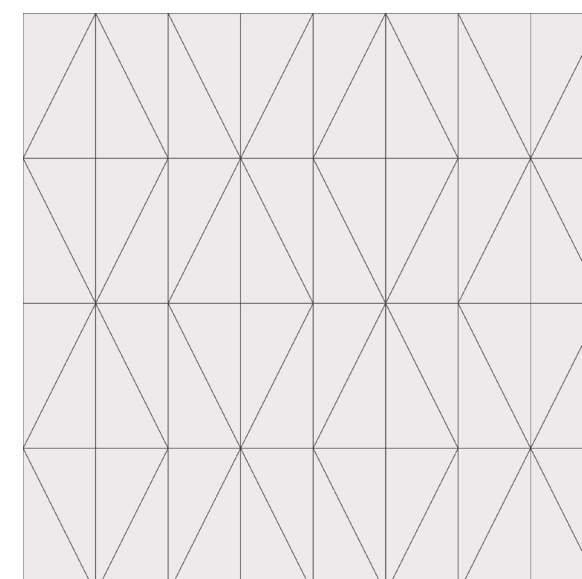

FALLS C
Group 1 Colors

Scales Available:
Grande 24" x 24"