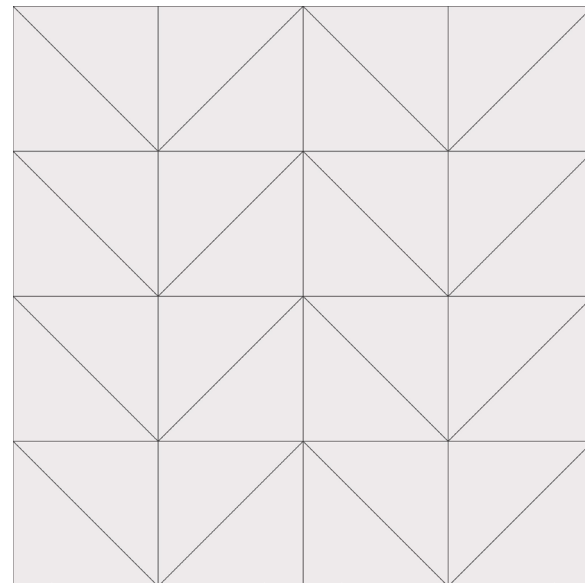

PACIFIC D
Group 1 Colors

Scales Available:
Grande 24" x 24"
Petite 12" x 12"