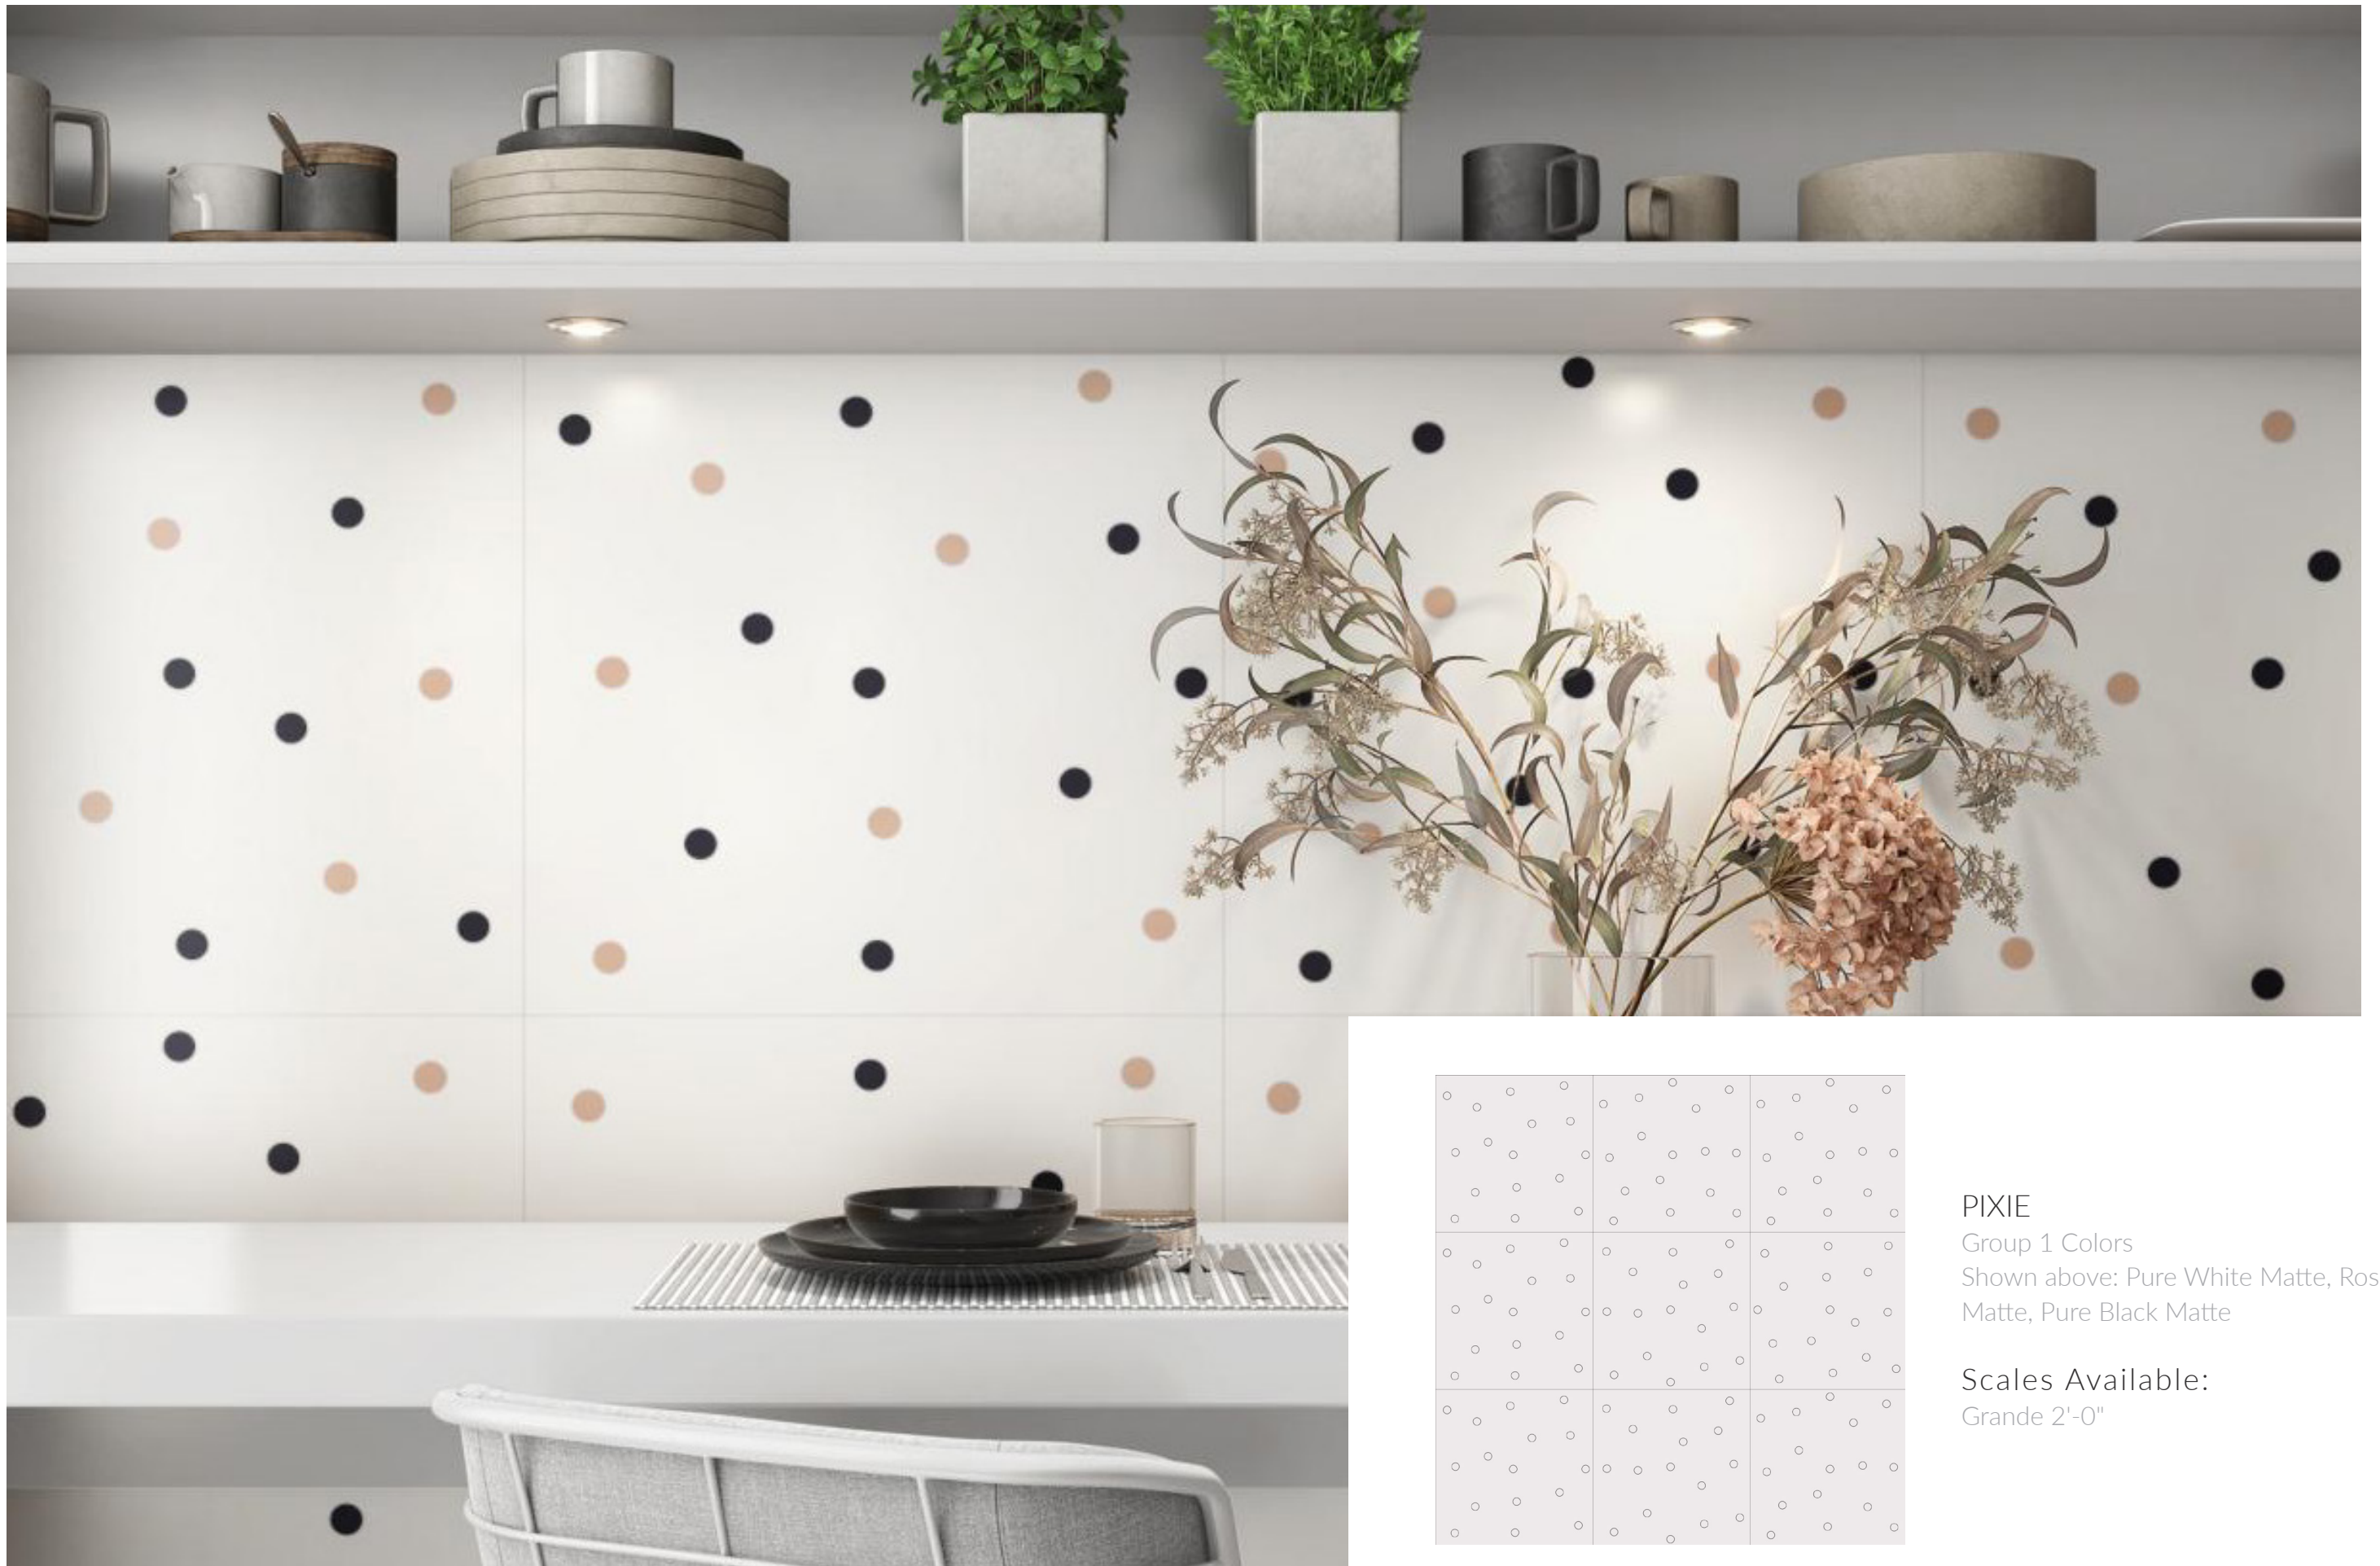

PIXIE
Group 1 Colors
Shown above: Pure White Matte, Rose
Matte, Pure Black Matte

Scales Available:
Grande 2'-0"