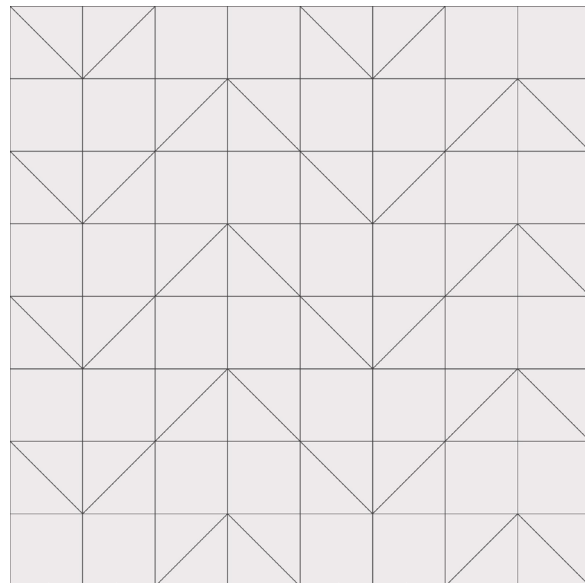

PENINSULA C
Group 1 Colors

Scales Available:
Grande 24" x 24"