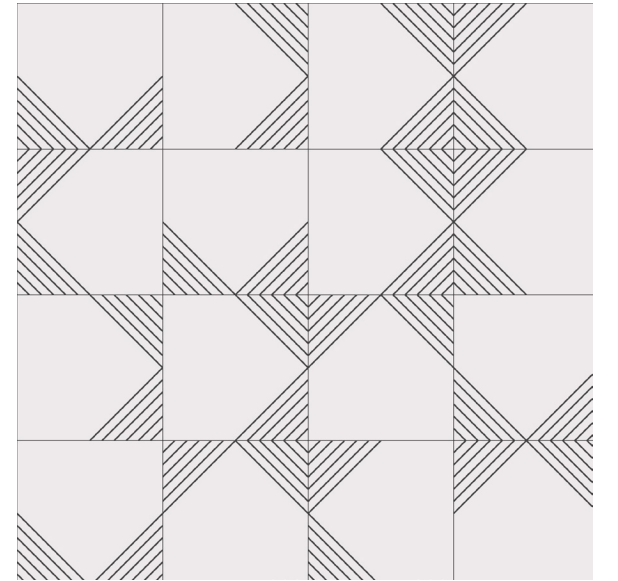

EDGY SLIM 2B
Group 1 Colors

Scales Available:
Grande 24" x 24"