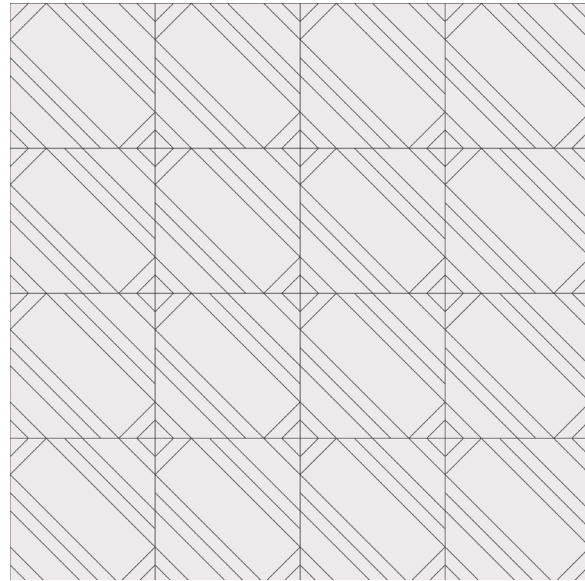

Skord

3 S I X T Y 5

ALTO A
Group 1 Colors

Scales Available:
Grande 24" x 24"