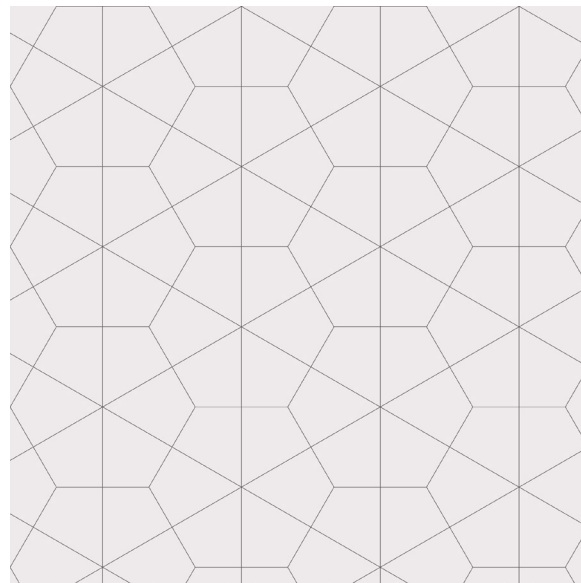

KITE A
Group 1 Colors

Scales Available:
Titan 1'-11 5/16" x 2'-3 1/4"
Grande 1'-5 3/4" x 1'-8 1/2"