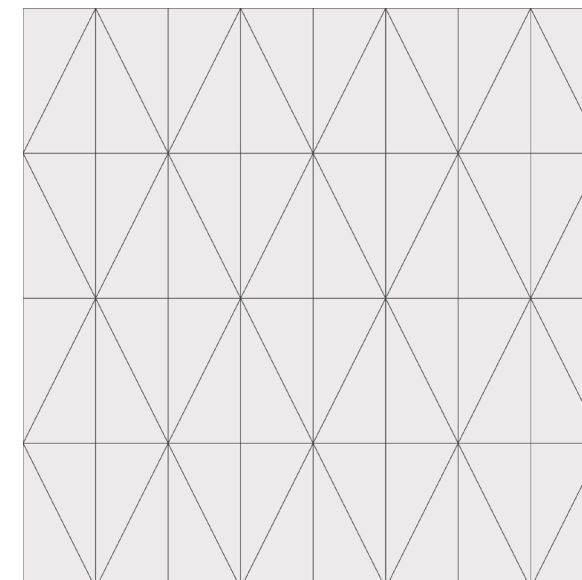

DARLING  
Group 1 Colors

Scales Available:  
Grande 24" x 24"

FALLS C  
 Shown in: Rose Matte  
 Grout: Avalanche  
 Grande Scale

FALLS A  
 Group 1 Colors

Scales Available:  
 Grande 24" x 24"

FALLS B  
 Group 1 Colors