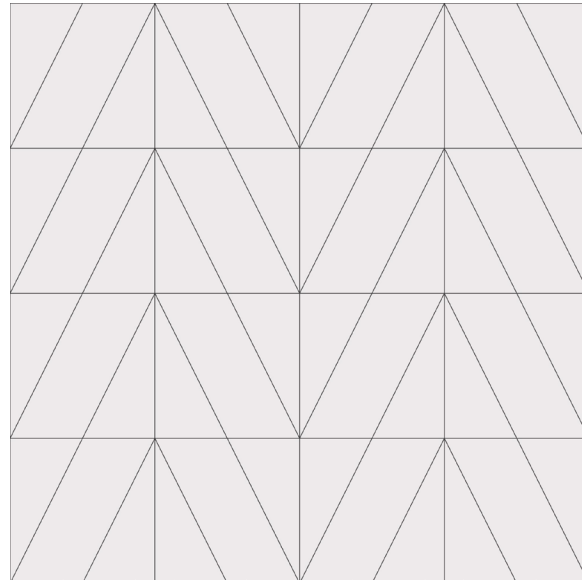

VALLEYS B
Group 1 Colors

Scales Available:
Grande 24" x 24"
Petite 12" x 12"