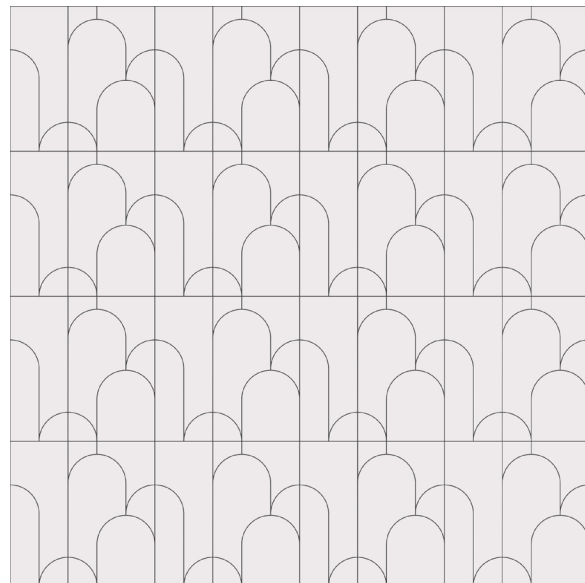

STACCATO
Group 1 Colors

Scales Available:
Grande 24" x 24"