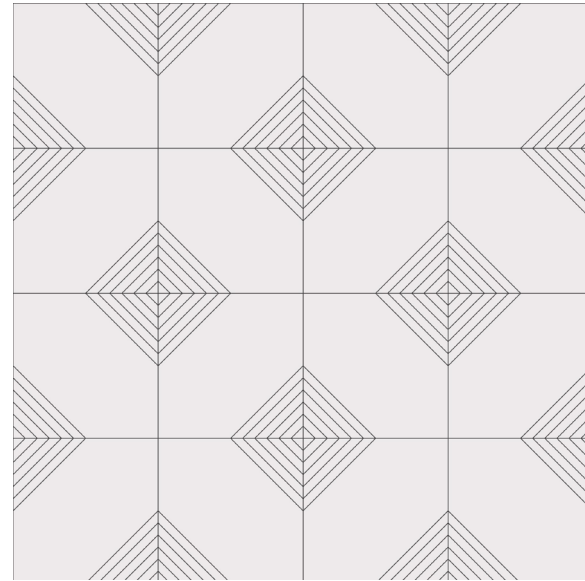

Scales Available:  
 Grande 24" x 24"

FALLS C  
 Group 1 Colors

Scales Available:  
 Grande 24" x 24"

EDGY SLIM 1A  
Group 1 Colors

Scales Available:  
Grande 24" x 24"  
Petite 12" x 12"

EDGY SLIM 1B  
Group 1 Colors