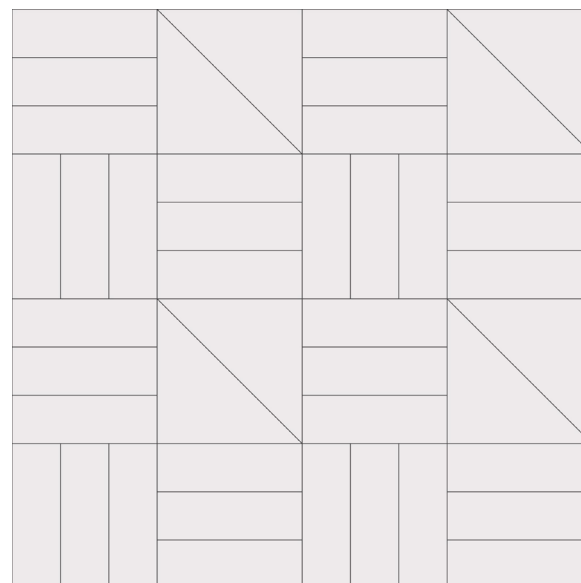

PACIFIC SOLSTICE
Group 1 Colors

Scales Available:
Grande 1'-5 13/16"
Titan 1'-11 3/4"

WANDERLUST
Shown in: Taupe Matte
Grout: Ivory
Grande Scale