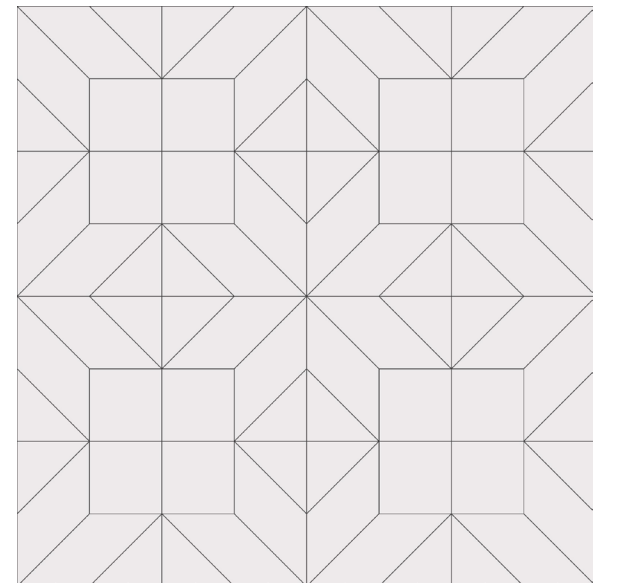

PERSPECTIVE D
Group 1 Colors

Scales Available:
Grande 24" x 24"