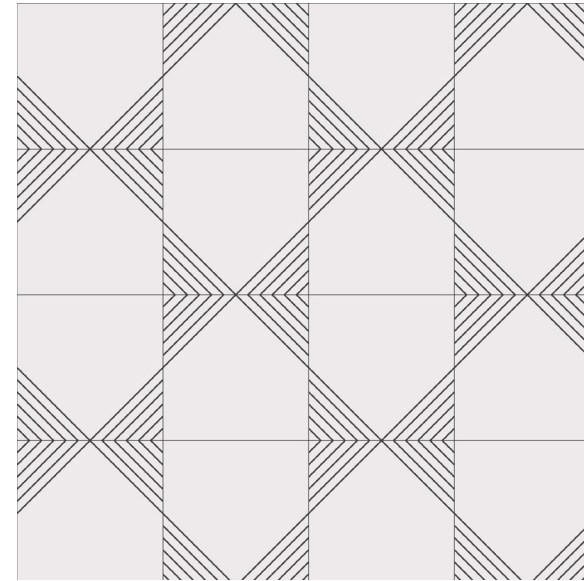

EDGY SLIM 2A
Group 1 Colors

Scales Available:
Grande 24" x 24"