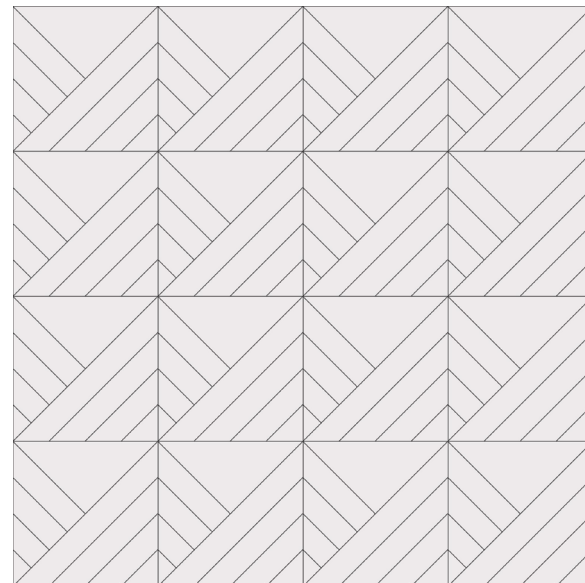

BOHO SLIM D
Group 1 Colors

Scales Available:
Grande 24" x 24"