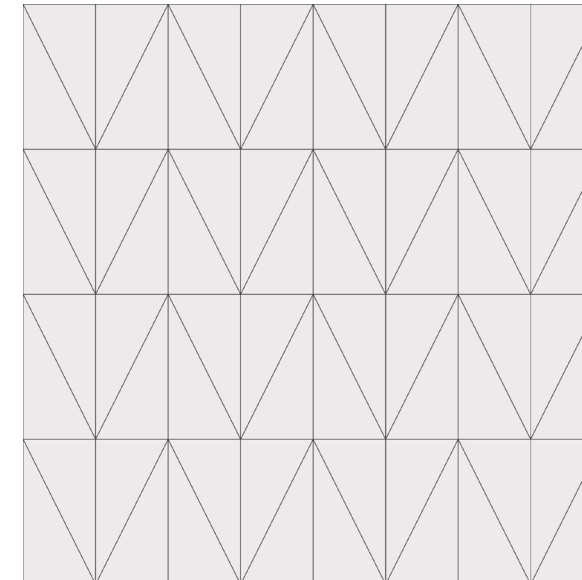

FALLS A
Group 1 Colors

Scales Available:
Grande 24" x 24"