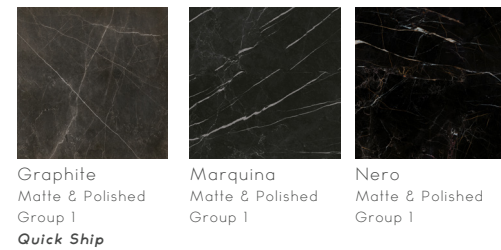

REDWOODS CANYON  
Group 1 Colors

Scales Available:  
Grande 1'-5 13/16"  
Titan 1'-11 3/4"

VIBRATO  
 Shown in: Dove Matte  
 Grout: White  
 Grand Scale

LEGATO  
 Group 1 Colors

Scales Available:  
 Grande 24" x 24"

# Color Palette

3 S I X T Y 5

Everyday price points don't have to mean everyday colors. The 3sixty5 Collection color palette includes 50 unique porcelain colors. Choose any combination for a custom Waterjet pattern, the price is the same no matter how many colors. Skord patterns are made using 1 porcelain color and your choice of grout color. Utilize the custom design tool to see your custom patterns and color combinations come to life.

## MARBLE