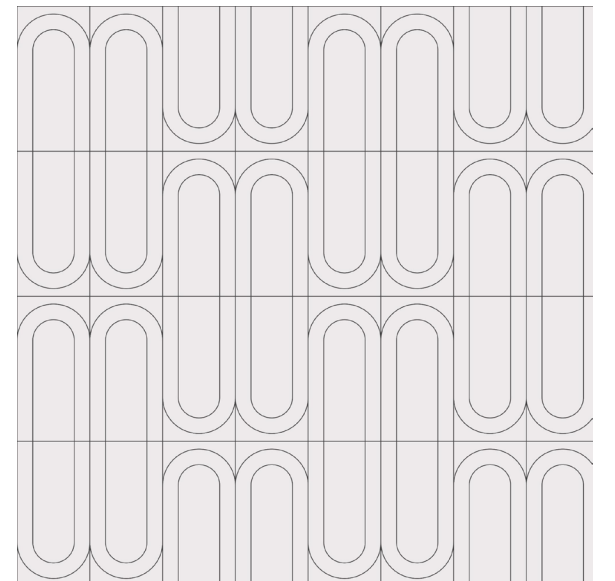

SOPRANO A  
Group 1 Colors

Scales Available:  
Grande 12" x 24"

SOPRANO B  
Group 1 Colors

Scales Available:  
Grande 12" x 24"

SOPRANO C  
Group 1 Colors

Scales Available:  
Grande 12" x 24"

SOPRANO D  
Group 1 Colors