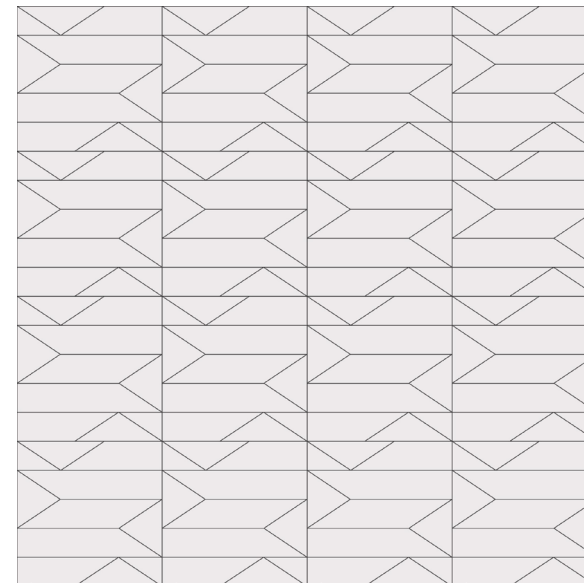

Scales Available:  
Grande 24" x 24"

BOHO SLIM C  
Group 1 Colors

Scales Available:  
Grande 24" x 24"

BOHO SLIM D  
Group 1 Colors

Scales Available:  
Grande 24" x 24"

CHIC CLIM  
Group 1 Colors

Scales Available:  
Grande 24" x 24"