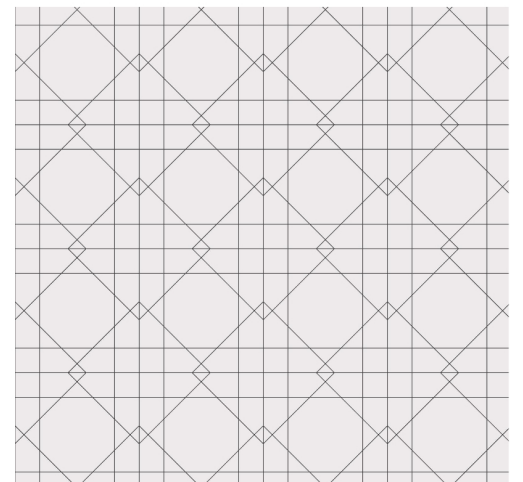

# Our favorite patterns at EVERYDAY price points you'll love

3 S I X T Y 5

The 3sixty5 Collection is our solution to custom patterns at price points that work for every project. Featuring a carefully curated selection of our favorite patterns in standard sizes and classic porcelain colors, this collection offers a fresh approach to cost effective custom tile for when you want to make an impact, on a budget