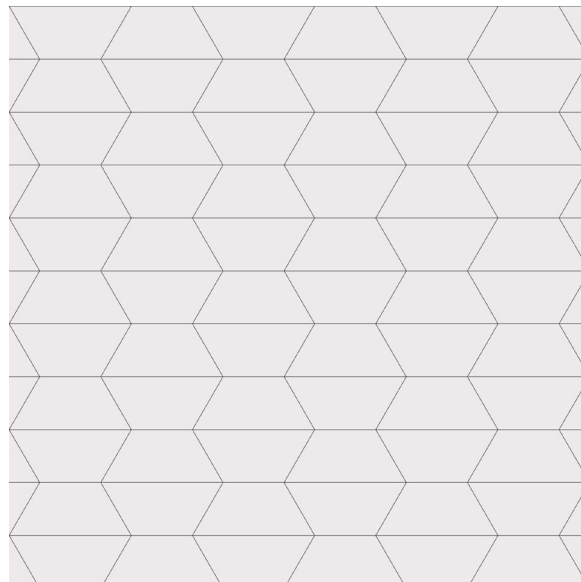

SOPHIA TRAPEZOID
Group 1 Colors

Scales Available:
Grande 1'-5 13/16"
Titan 1'-11 3/4"