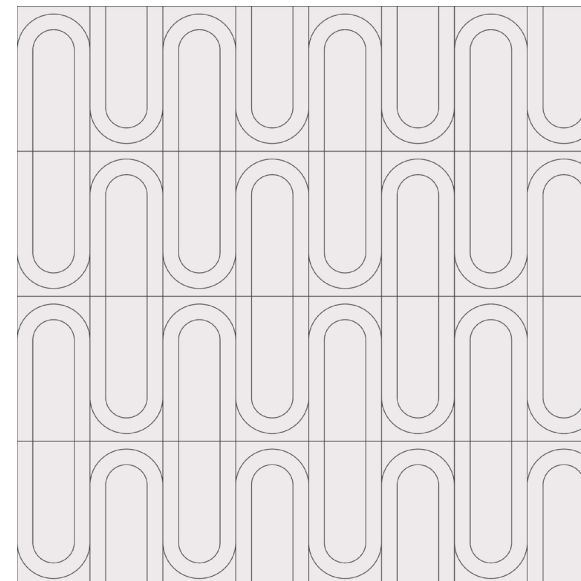

SOPRANO C
Group 1 Colors

Scales Available:
Grande 12" x 24"