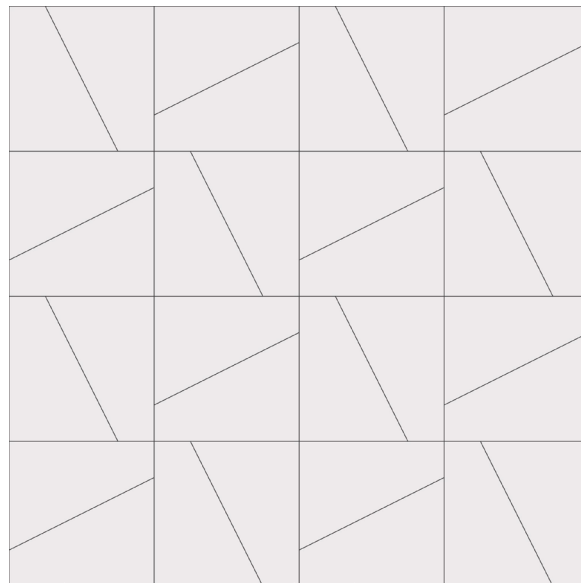

# Skord

3 S I X T Y 5

ALTO A  
Group 1 Colors

Scales Available:  
Grande 24" x 24"

ALTO B  
Group 1 Colors

Scales Available:  
Grande 24" x 24"

ANGLED DUO A  
Group 1 Colors

Scales Available:  
Grande 24" x 24"