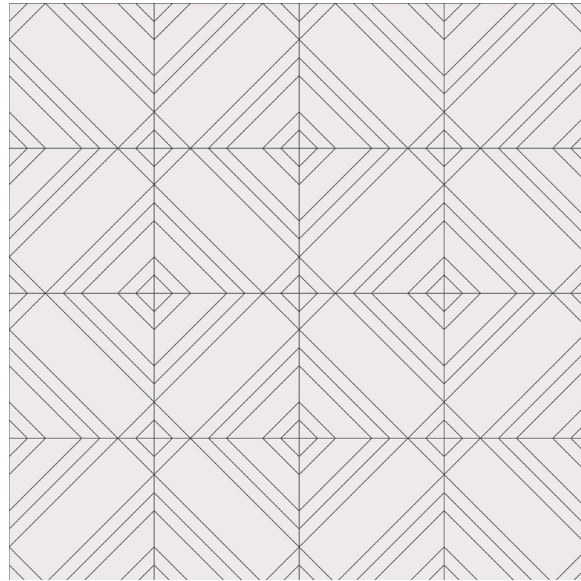

ALTO B
Group 1 Colors

Scales Available:
Grande 24" x 24"