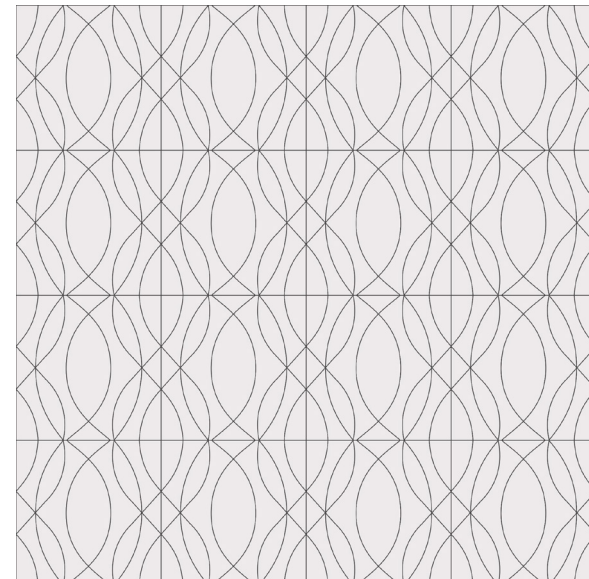

REDWOODS CANYON  
Group 1 Colors

Scales Available:  
Grande 1'-5 13/16"  
Titan 1'-11 3/4"

VIBRATO  
 Shown in: Dove Matte  
 Grout: White  
 Grand Scale

LEGATO  
 Group 1 Colors

Scales Available:  
 Grande 24" x 24"