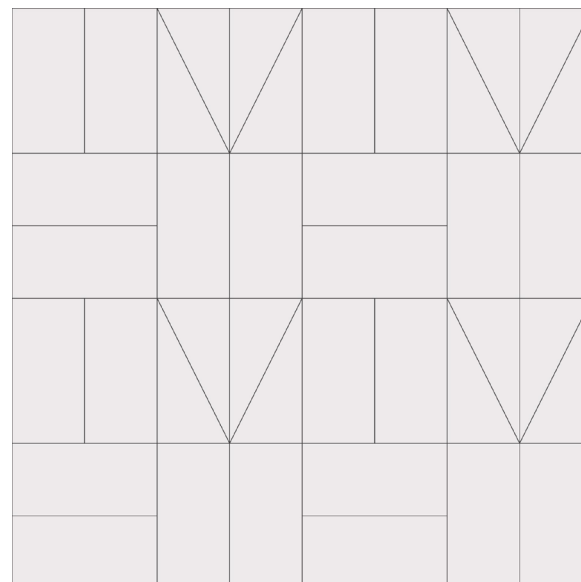

CANYON FALLS
Group 1 Colors

Scales Available:
Grande 1'-5 13/16"
Titan 1'-11 3/4"