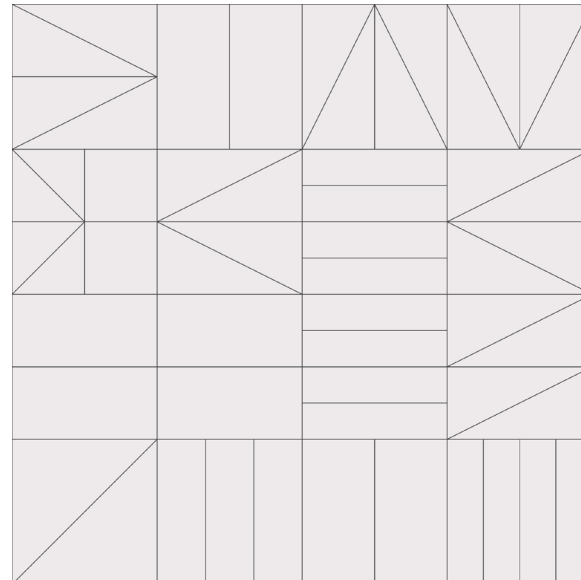

TONE E  
Group 1 Colors

Scales Available:  
Grande 24" x 24"

TONE F  
Group 1 Colors

Scales Available:  
Grande 24" x 24"

WANDERLUST  
Group 1 Colors

Scales Available:  
Grande 24" x 24"

CANYON FALLS  
Group 1 Colors