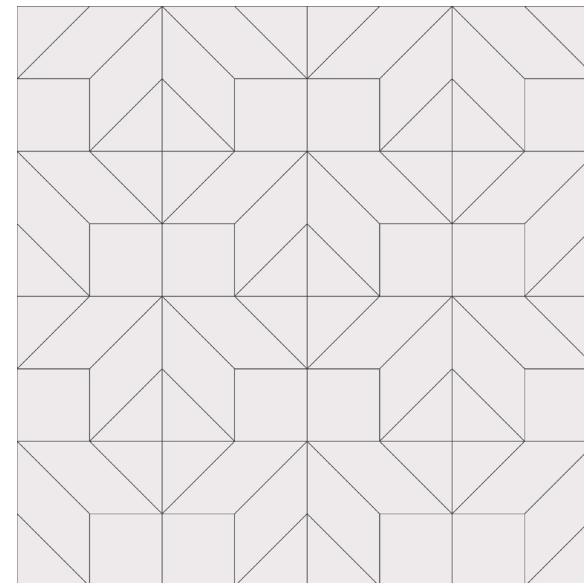

PERSPECTIVE C
Group 1 Colors

Scales Available:
Grande 24" x 24"