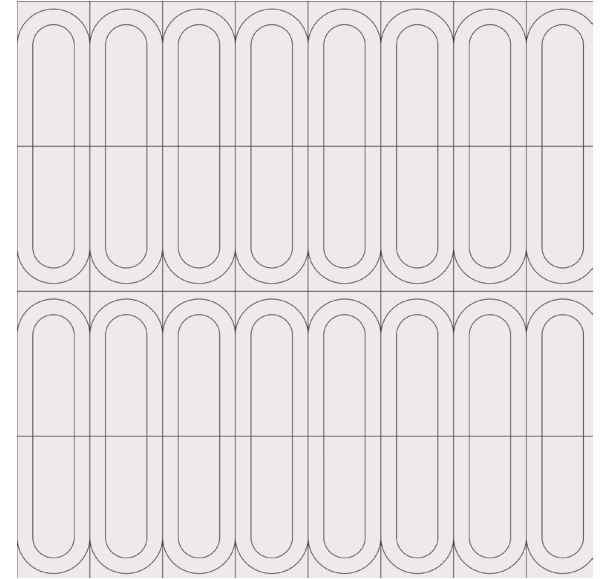

SOPRANO B
Group 1 Colors

Scales Available:
Grande 12" x 24"