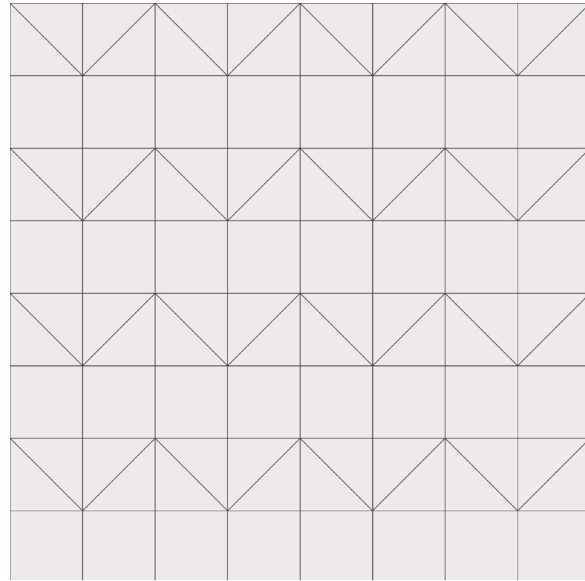

Scales Available:  
Grande 1'-5 13/16"  
Titan 1'-11 3/4"

PACIFIC SOLSTICE  
Group 1 Colors

Scales Available:  
Grande 1'-5 13/16"  
Titan 1'-11 3/4"

WANDERLUST  
Shown in: Taupe Matte  
Grout: Ivory  
Grande Scale