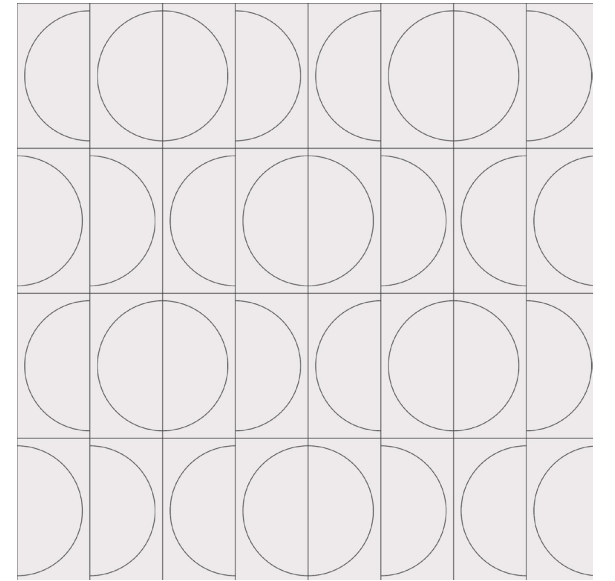

TONE D
Group 1 Colors

Scales Available:
Grande 24" x 24"