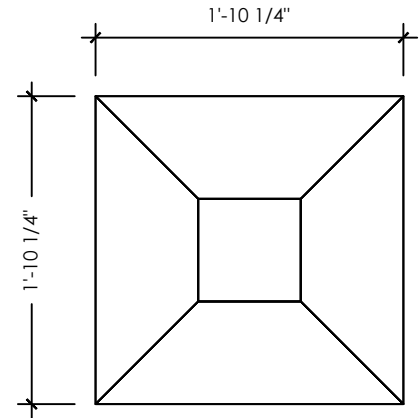

### PATTERN SELECTION:

Pattern A - 1 to 3 Colors

Pattern A - Straight Set  
3 Color

Pattern A - Rotated  
3 Color

### SCALE SELECTION:

Petite (0.34 sf/ea)

Modest (0.61 sf/ea)

Grande (1.17 sf/ea)

Titan (3.44 sf/ea)

Units:

Rep Email:

Scale:

Total Area:

Notes: Images are not drawn to scale