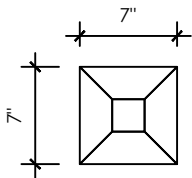

### PATTERN SELECTION:

Pattern A - 1 to 3 Colors

Pattern A - Straight Set  
3 Color

Pattern A - Rotated  
3 Color

### SCALE SELECTION:

Petite (0.34 sf/ea)

Modest (0.61 sf/ea)

Grande (1.17 sf/ea)

Titan (3.44 sf/ea)