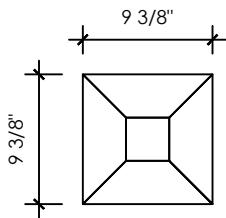

### PATTERN SELECTION:

Pattern A - 1 to 3 Colors

Pattern A - Straight Set  
3 Color

Pattern A - Rotated  
3 Color

### SCALE SELECTION:

Petite (0.34 sf/ea)

Modest (0.61 sf/ea)

Grande (1.17 sf/ea)

Titan (3.44 sf/ea)

Units:

Rep Email:

Scale:

Total Area:

Notes: Images are not drawn to scale