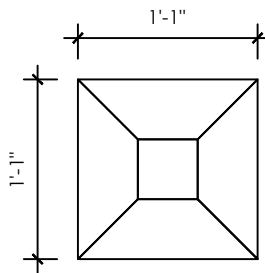

### PATTERN SELECTION:

Pattern A - 1 to 3 Colors

Pattern A - Straight Set  
3 Color

Pattern A - Rotated  
3 Color

### SCALE SELECTION:

Petite (0.34 sf/ea)

Modest (0.61 sf/ea)

Grande (1.17 sf/ea)

Titan (3.44 sf/ea)

Units:

Rep Email:

Scale:

Total Area:

Notes: Images are not drawn to scale