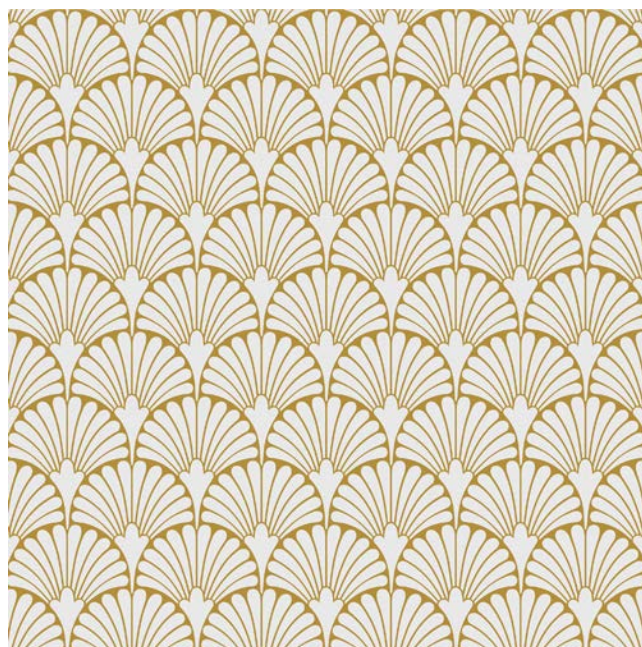

Spritz White Natural 12x12

S P R I T Z

Black

Spritz Black Natural 12x12

NEGRONI

White

Negroni White Natural 12x12

NEGRONI

Black

Negroni Black Natural 12x12

DAIQUIRI

White

Daiquiri White Natural 12x12

DAIQUIRI

Black

Black White Natural 12x12

MANHATTAN

White

Manhattan White Natural 12x12

MANHATTAN

Black

Manhattan Black Natural 12x12

A S T A I R E

White

Spritz Black Natural
12X12

Negroni Black Natural
12X12

Black Natural
12X12 & 3X12 Bullnose

Daiquiri Black Natural
12X12

Manhattan Black Natural
12X12

Black Mosaic Natural
12X12

TECHNICAL

Note: Spritz pattern is randomly turned to create desired look.