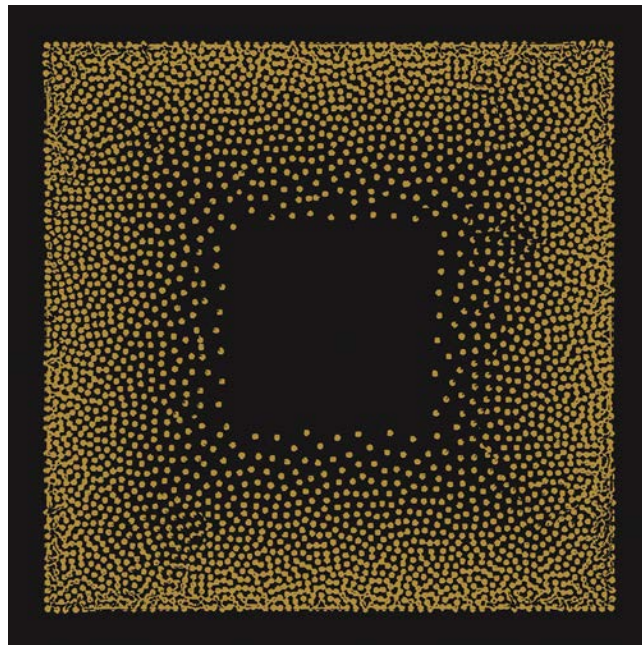

A S T A I R E

COLLECTION

Audrey Lane

audreylane.com