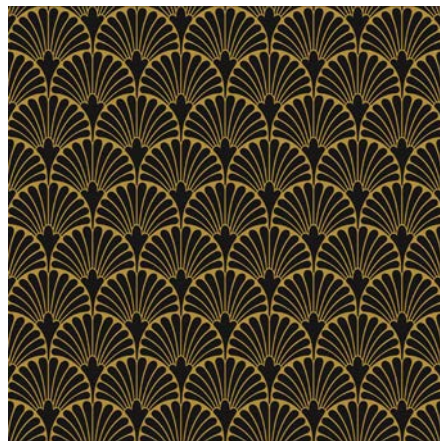

Spritz White Natural
12X12

Negroni White Natural
12X12

White Natural
12X12 & 3X12 Bullnose

Daiquiri White Natural
12X12

Manhattan White Natural
12X12

White Mosaic Natural
12X12

A S T A I R E

Black

Spritz Black Natural
12X12

Negroni Black Natural
12X12

Black Natural
12X12 & 3X12 Bullnose

Daiquiri Black Natural
12X12

Manhattan Black Natural
12X12

Black Mosaic Natural
12X12

TECHNICAL

Note: Spritz pattern is randomly turned to create desired look.