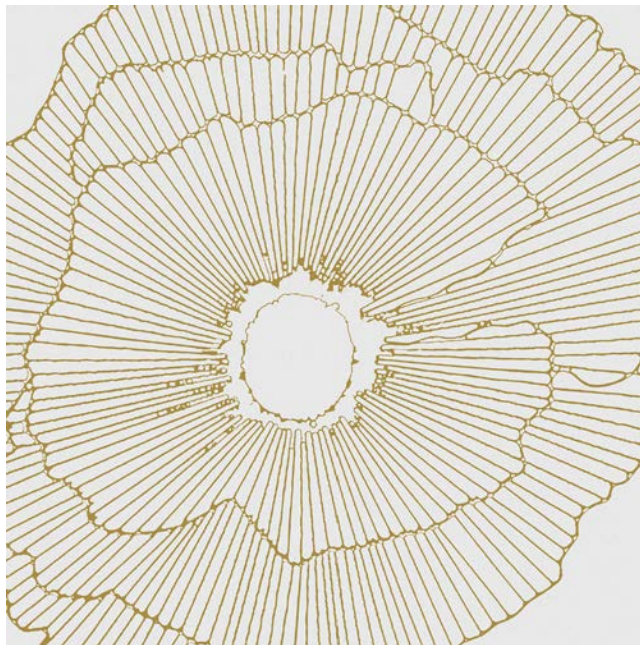

The

A S T A I R E

COLLECTION

Audrey Lane

SPRITZ	_____	04
NEGRONI	_____	08
DAIQUIRI	_____	12
MANHATTAN	_____	16
DETAILS	_____	20

CONTENTS

S P R I T Z

White

Spritz White Natural 12x12

S P R I T Z

Black

Spritz Black Natural 12x12

NEGRONI

White

Negroni White Natural 12x12

NEGRONI

Spritz Black Natural
12X12

Negroni Black Natural
12X12

Black Natural
12X12 & 3X12 Bullnose

Daiquiri Black Natural
12X12

Manhattan Black Natural
12X12

Black Mosaic Natural
12X12

TECHNICAL

Note: Spritz pattern is randomly turned to create desired look.