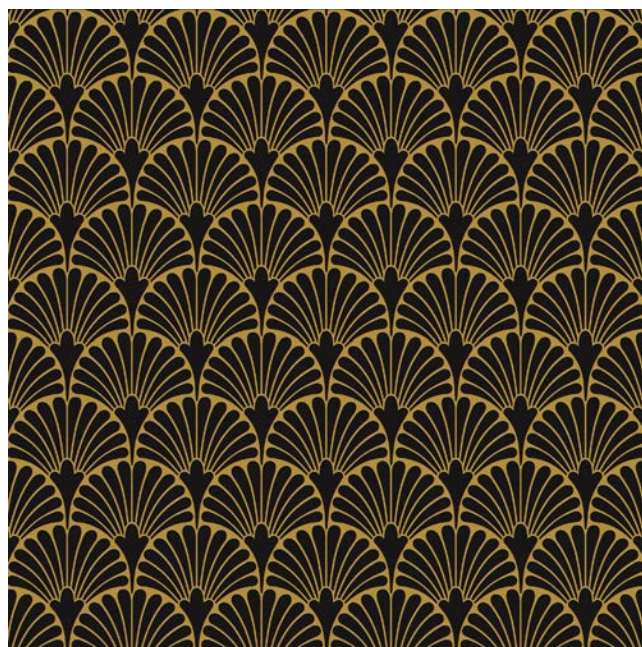

Black

Negroni Black Natural 12x12

DAIQUIRI

White

Daiquiri White Natural 12x12

DAIQUIRI

Black

Black White Natural 12x12

MANHATTAN

White

Manhattan White Natural 12x12

MANHATTAN

Black

Manhattan Black Natural 12x12

A S T A I R E

White

Spritz White Natural
12X12

Negroni White Natural
12X12

White Natural
12X12 & 3X12 Bullnose

Daiquiri White Natural
12X12

Manhattan White Natural
12X12

White Mosaic Natural
12X12

A S T A I R E

Black

Spritz Black Natural
12X12

Negroni Black Natural
12X12

Black Natural
12X12 & 3X12 Bullnose

Daiquiri Black Natural
12X12

Manhattan Black Natural
12X12

Black Mosaic Natural
12X12

TECHNICAL

Note: Spritz pattern is randomly turned to create desired look.