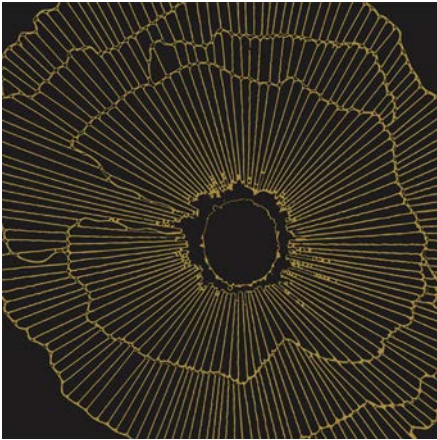

Spritz White Natural
12X12

Negroni White Natural
12X12

White Natural
12X12 & 3X12 Bullnose

Daiquiri White Natural
12X12

Manhattan White Natural
12X12

White Mosaic Natural
12X12

A S T A I R E

Black

Spritz Black Natural
12X12

Negroni Black Natural
12X12

Black Natural
12X12 & 3X12 Bullnose

Daiquiri Black Natural
12X12

Manhattan Black Natural
12X12

Black Mosaic Natural
12X12

TECHNICAL

Note: Spritz pattern is randomly turned to create desired look.