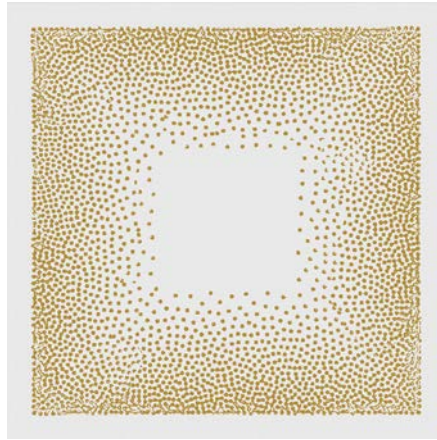

Black

Negroni Black Natural 12x12

DAIQUIRI

White

Daiquiri White Natural 12x12

DAIQUIRI

Black

Black White Natural 12x12

MANHATTAN

White

Manhattan White Natural 12x12

MANHATTAN

Black

Manhattan Black Natural 12x12

A S T A I R E

White

Spritz White Natural
12X12

Negroni White Natural
12X12

White Natural
12X12 & 3X12 Bullnose

Daiquiri White Natural
12X12

Manhattan White Natural
12X12

White Mosaic Natural
12X12

A S T A I R E

Black

Spritz Black Natural
12X12

Negroni Black Natural
12X12

Black Natural
12X12 & 3X12 Bullnose

Daiquiri Black Natural
12X12

Manhattan Black Natural
12X12

Black Mosaic Natural
12X12

TECHNICAL

Note: Spritz pattern is randomly turned to create desired look.