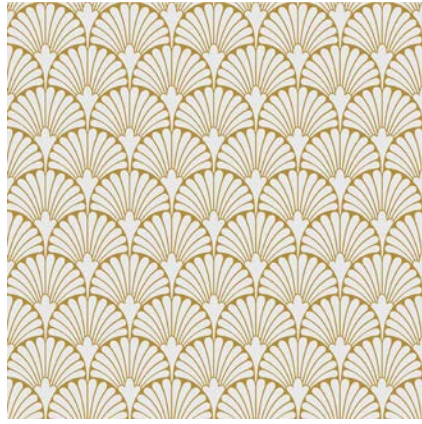

The

A S T A I R E

COLLECTION

Audrey Lane

SPRITZ	_____	04
NEGRONI	_____	08
DAIQUIRI	_____	12
MANHATTAN	_____	16
DETAILS	_____	20

CONTENTS

S P R I T Z

White

Spritz White Natural 12x12

S P R I T Z

Black

Spritz Black Natural 12x12

NEGRONI

White

Negroni White Natural 12x12

NEGRONI

Black

Negroni Black Natural 12x12

DAIQUIRI

White

Daiquiri White Natural 12x12

DAIQUIRI

Black

Black White Natural 12x12

Spritz Black Natural
12X12

Negroni Black Natural
12X12

Black Natural
12X12 & 3X12 Bullnose

Daiquiri Black Natural
12X12

Manhattan Black Natural
12X12

Black Mosaic Natural
12X12

TECHNICAL

Note: Spritz pattern is randomly turned to create desired look.