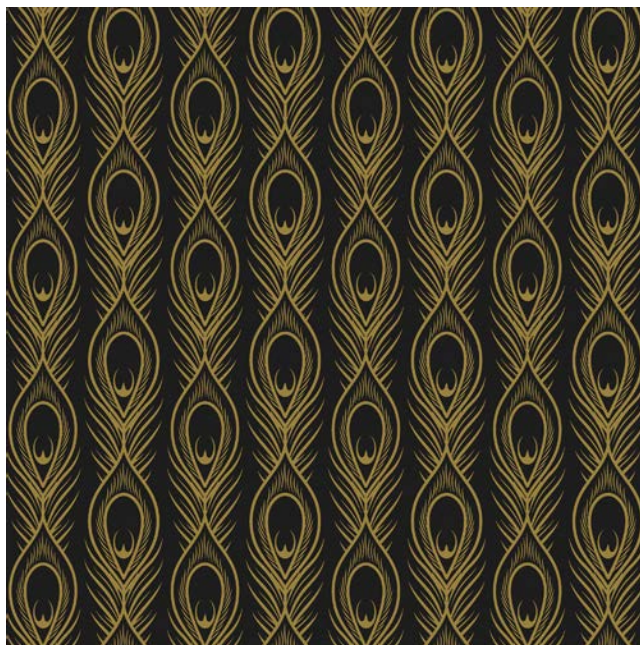

Black

Negroni Black Natural 12x12

DAIQUIRI

White

Daiquiri White Natural 12x12

DAIQUIRI

Black

Black White Natural 12x12

MANHATTAN

White

Manhattan White Natural 12x12

MANHATTAN

Black

Manhattan Black Natural 12x12

A S T A I R E

White