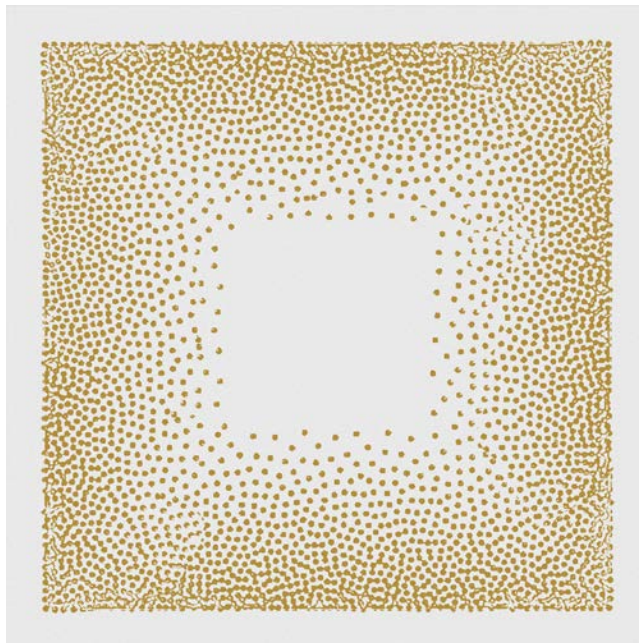

The

A S T A I R E

COLLECTION

Audrey Lane

SPRITZ	_____	04
NEGRONI	_____	08
DAIQUIRI	_____	12
MANHATTAN	_____	16
DETAILS	_____	20

CONTENTS

S P R I T Z

White

Spritz White Natural 12x12

S P R I T Z

Black

Spritz Black Natural 12x12

NEGRONI

White

Negroni White Natural 12x12

NEGRONI

Black

Negroni Black Natural 12x12

DAIQUIRI

White

Daiquiri White Natural 12x12

DAIQUIRI

Black

Black White Natural 12x12

MANHATTAN

White

Manhattan White Natural 12x12

MANHATTAN

Black

Manhattan Black Natural 12x12

A S T A I R E

White