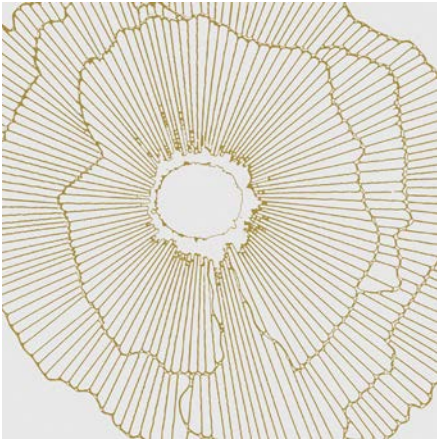

Black

Negroni Black Natural 12x12

DAIQUIRI

White

Daiquiri White Natural 12x12

DAIQUIRI

Black

Black White Natural 12x12

MANHATTAN

White

Manhattan White Natural 12x12

MANHATTAN

Black

Manhattan Black Natural 12x12

A S T A I R E

White

Spritz White Natural
12X12

Negroni White Natural
12X12

White Natural
12X12 & 3X12 Bullnose

Daiquiri White Natural
12X12

Manhattan White Natural
12X12

White Mosaic Natural
12X12

A S T A I R E

Black