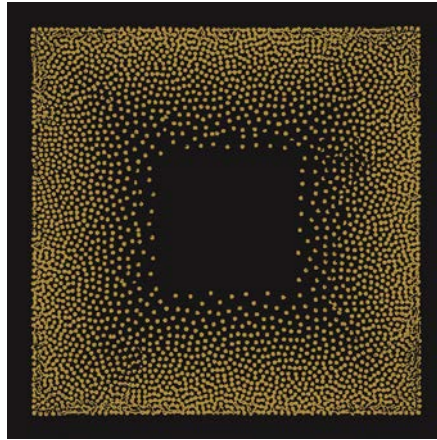

Spritz White Natural
12X12

Negroni White Natural
12X12

White Natural
12X12 & 3X12 Bullnose

Daiquiri White Natural
12X12

Manhattan White Natural
12X12

White Mosaic Natural
12X12

A S T A I R E

Black

Spritz Black Natural
12X12

Negroni Black Natural
12X12

Black Natural
12X12 & 3X12 Bullnose

Daiquiri Black Natural
12X12

Manhattan Black Natural
12X12

Black Mosaic Natural
12X12

TECHNICAL

Note: Spritz pattern is randomly turned to create desired look.