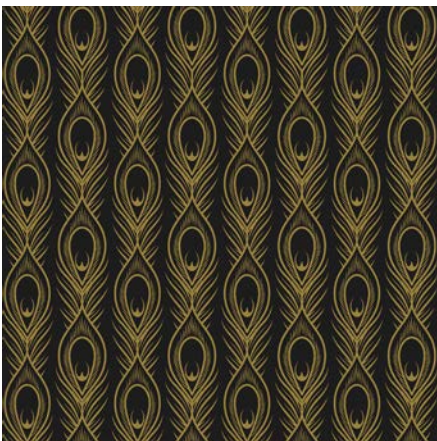

MANHATTAN

White

Manhattan White Natural 12x12

MANHATTAN

Black

Manhattan Black Natural 12x12

A S T A I R E

White

Spritz White Natural
12X12

Negroni White Natural
12X12

White Natural
12X12 & 3X12 Bullnose

Daiquiri White Natural
12X12

Manhattan White Natural
12X12

White Mosaic Natural
12X12

A S T A I R E

Black

Spritz Black Natural
12X12

Negroni Black Natural
12X12

Black Natural
12X12 & 3X12 Bullnose

Daiquiri Black Natural
12X12

Manhattan Black Natural
12X12

Black Mosaic Natural
12X12

TECHNICAL

Note: Spritz pattern is randomly turned to create desired look.