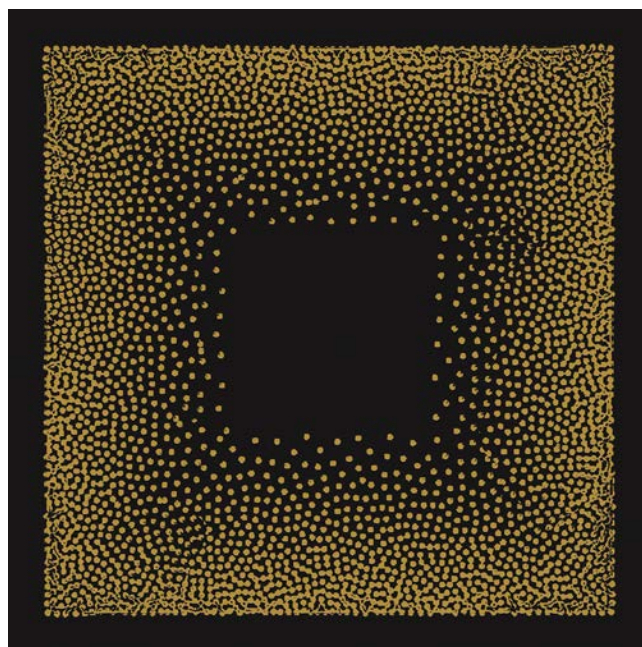

Spritz White Natural 12x12

S P R I T Z

Black

Spritz Black Natural 12x12

NEGRONI

White

Negroni White Natural 12x12

NEGRONI

Black

Negroni Black Natural 12x12

DAIQUIRI

White

Daiquiri White Natural 12x12

DAIQUIRI

Black

Black White Natural 12x12