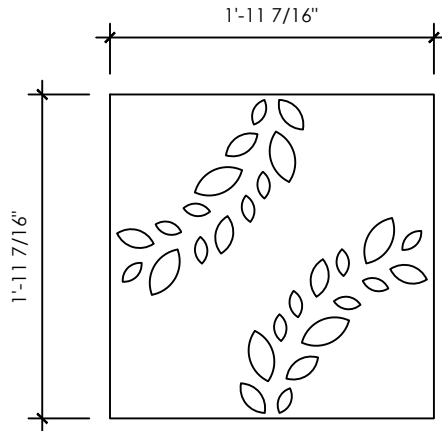

SCALE SELECTION:

Titan (3.82 sf/ea)

SPECIAL NOTES:

Project Name:

Revision Date:

Revision ID:

Location:

Area:

Representative:

Install Pattern:

Units:

Rep Email:

Scale:

Total Area:

Notes: Images are not drawn to scale