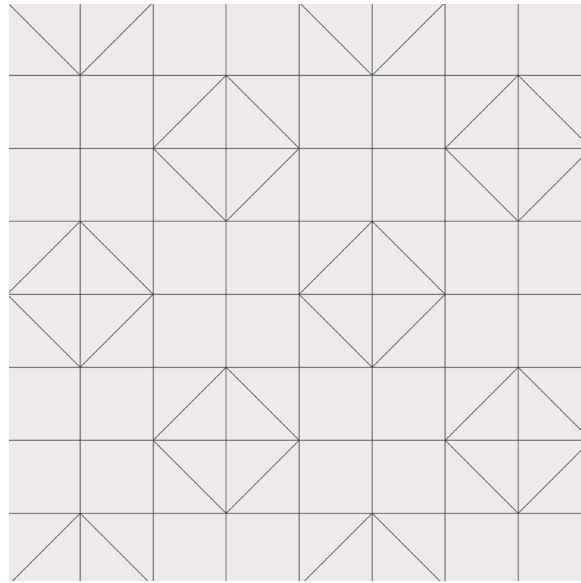

FALLS B
12"x12" | 24"x24"

FALLS C
12"x12" | 24"x24"

FALLS A
Shown in: Dolomite Polished
Grout: Charcoal
Grande Scale 24x24

REDWOODS B
Shown in: Terrazzo Medium Beige
Grout: Cocoa

Grande Scale 24x24

REDWOODS A
12"x12" | 24"x24"

REDWOODS B
12"x12" | 24"x24"

REDWOODS C
12"x12" | 24"x24"

REDWOODS CANYON
12"x12" | 24"x24"

WANDERLUST

Shown in: Lake

Grout: Silver

Grande Scale 24X24

PENINSULA A
12"x12" | 24"x24"

PENINSULA B
12"x12" | 24"x24"

PENINSULA C
Group 1 Color

PENINSULA
Shown in: Calacatta Matte
Grout: Charcoal
Grande Scale 24x24

SKORD COLOR PALETTE

Audrey Lane

MARBLE

SOLID

TERRAZZO