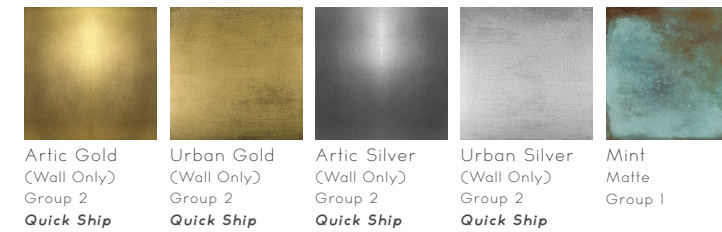

PENINSULA B
12"x12" | 24"x24"

PENINSULA C
Group 1 Color

PENINSULA
Shown in: Calacatta Matte
Grout: Charcoal
Grande Scale 24x24

SKORD COLOR PALETTE

Audrey Lane

MARBLE

SOLID

TERRAZZO

SKORD COLOR PALETTE

Audrey Lane

SHELLSTONE

TRAVERTINE

METAL

GROUT COLOR

MAPEI ULTRACOLOR PLUS FA

avalanche 38

frost 77

warm gray 93

alabaster 01

white 00

biscuit 14

straw 94

ivory 39

harvest 06