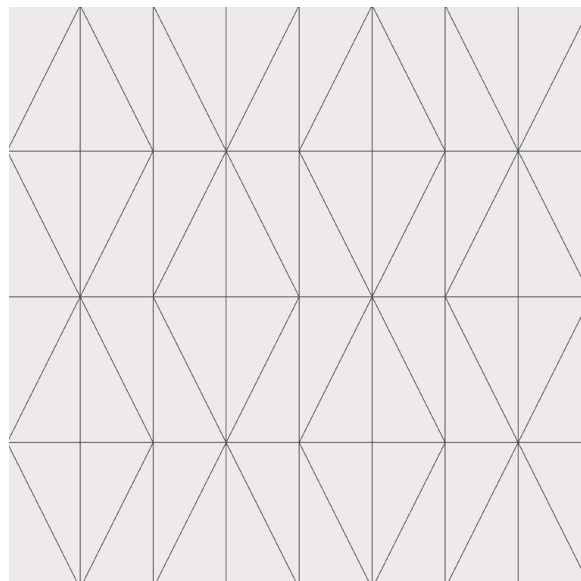

SOLSTICE C
Shown in: Cotto
Grout: Charcoal
Petite Scale 12x12

PACIFIC A

Shown in: Moss Matte
Grout: Warm Grey

Petite Scale 12x12

PACIFIC A

12"x12" | 24"x24"

PACIFIC B

12"x12" | 24"x24"

PACIFIC C

12"x12" | 24"x24"

PACIFIC D

12"x12" | 24"x24"

PACIFIC SOLSTICE
Shown in: Impero Matte
Grout: Charcoal

Petite Scale 12x12

PACIFIC SOLSTICE
12"x12" | 24"x24"

FALLS A
12"x12" | 24"x24"

FALLS B
12"x12" | 24"x24"

FALLS C
12"x12" | 24"x24"

FALLS A
Shown in: Dolomite Polished
Grout: Charcoal
Grande Scale 24x24

REDWOODS B
Shown in: Terrazzo Medium Beige
Grout: Cocoa

Grande Scale 24x24

REDWOODS A
12"x12" | 24"x24"