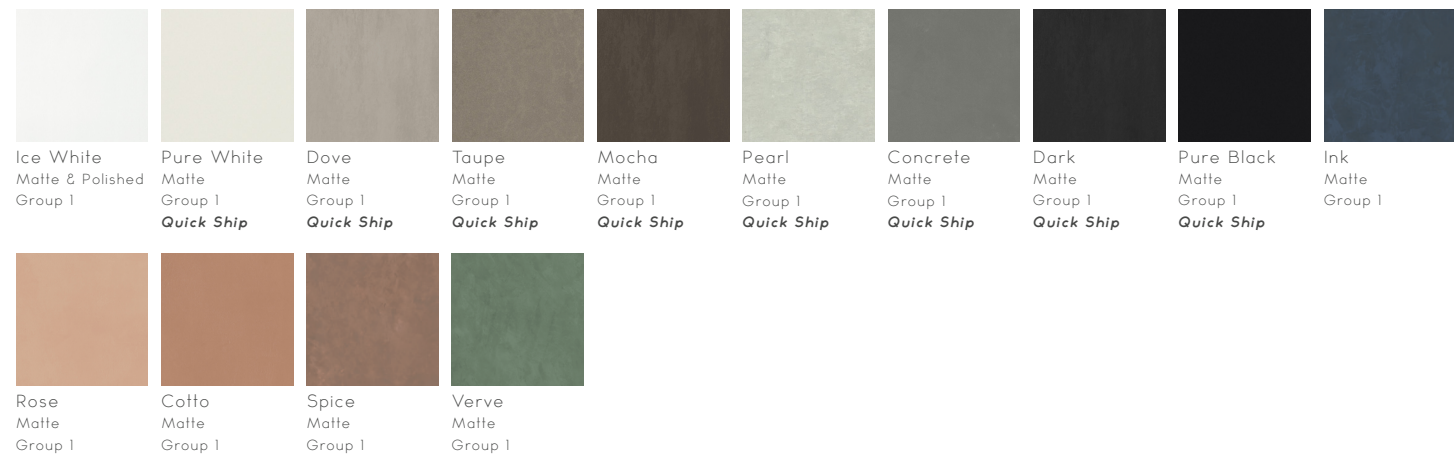

PENINSULA B
12"x12" | 24"x24"

PENINSULA C
Group 1 Color

PENINSULA
Shown in: Calacatta Matte
Grout: Charcoal
Grande Scale 24x24

SKORD COLOR PALETTE

Audrey Lane

MARBLE

SOLID

TERRAZZO

SKORD COLOR PALETTE

Audrey Lane

SHELLSTONE

TRAVERTINE

METAL

GROUT COLOR

MAPEI ULTRACOLOR PLUS FA

avalanche 38