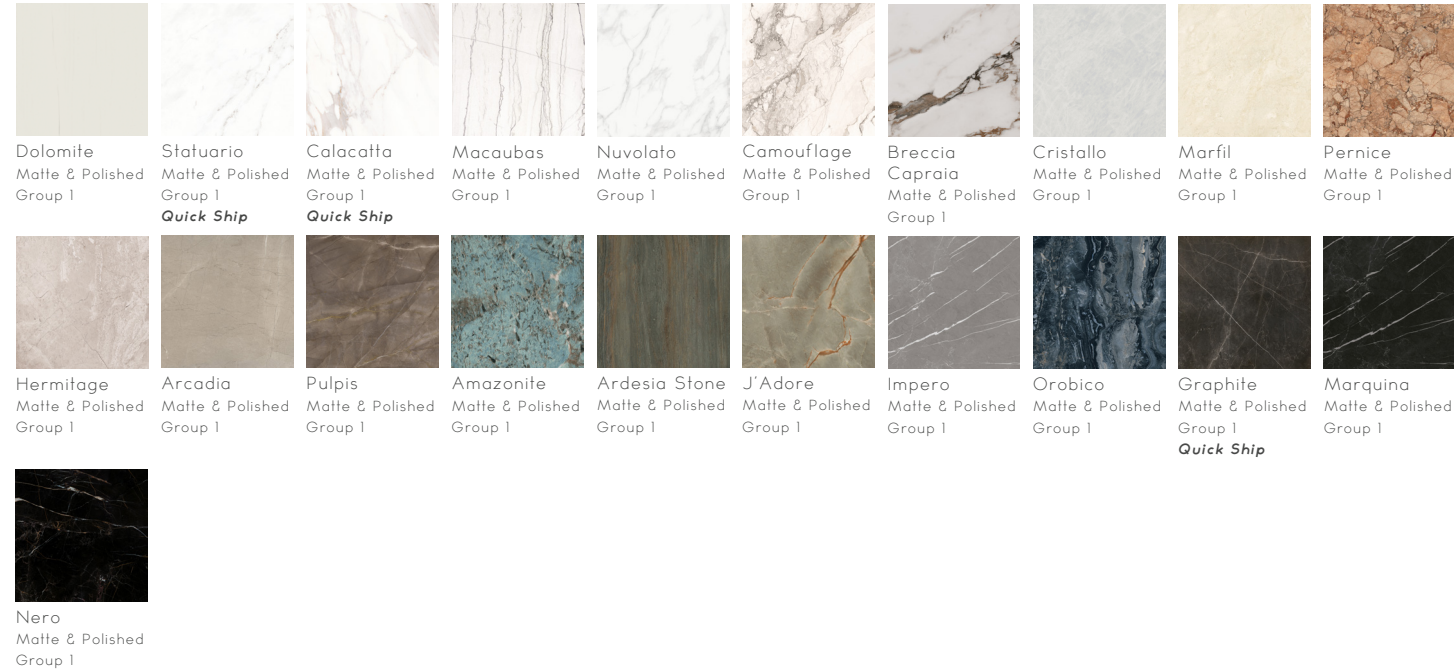

PENINSULA B
12"x12" | 24"x24"

PENINSULA C
Group 1 Color

PENINSULA
Shown in: Calacatta Matte
Grout: Charcoal
Grande Scale 24x24

SKORD COLOR PALETTE

Audrey Lane

MARBLE

SOLID

TERRAZZO

SKORD COLOR PALETTE

Audrey Lane

SHELLSTONE

TRAVERTINE

METAL

GROUT COLOR

MAPEI ULTRACOLOR PLUS FA

avalanche 38