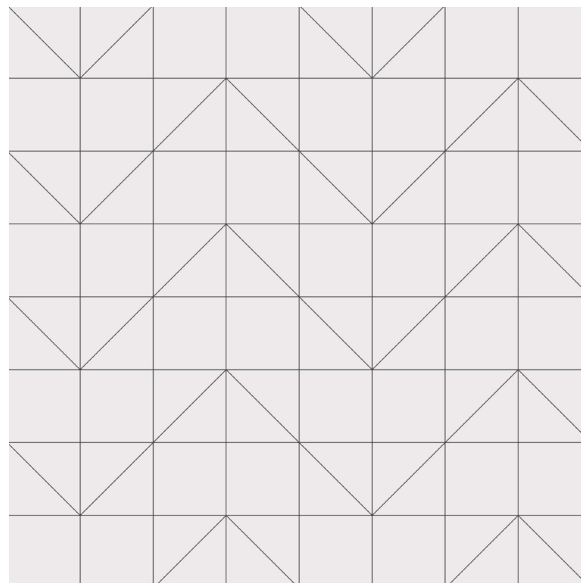

FALLS B
12"x12" | 24"x24"

FALLS C
12"x12" | 24"x24"

FALLS A
Shown in: Dolomite Polished
Grout: Charcoal
Grande Scale 24x24

REDWOODS B
Shown in: Terrazzo Medium Beige
Grout: Cocoa

Grande Scale 24x24

REDWOODS A
12"x12" | 24"x24"

REDWOODS B
12"x12" | 24"x24"

REDWOODS C
12"x12" | 24"x24"

REDWOODS CANYON
12"x12" | 24"x24"

WANDERLUST

Shown in: Lake

Grout: Silver

Grande Scale 24X24

PENINSULA A
12"x12" | 24"x24"

PENINSULA B
12"x12" | 24"x24"

PENINSULA C
Group 1 Color

PENINSULA
Shown in: Calacatta Matte
Grout: Charcoal
Grande Scale 24x24

SKORD COLOR PALETTE

Audrey Lane

MARBLE

SOLID

TERRAZZO