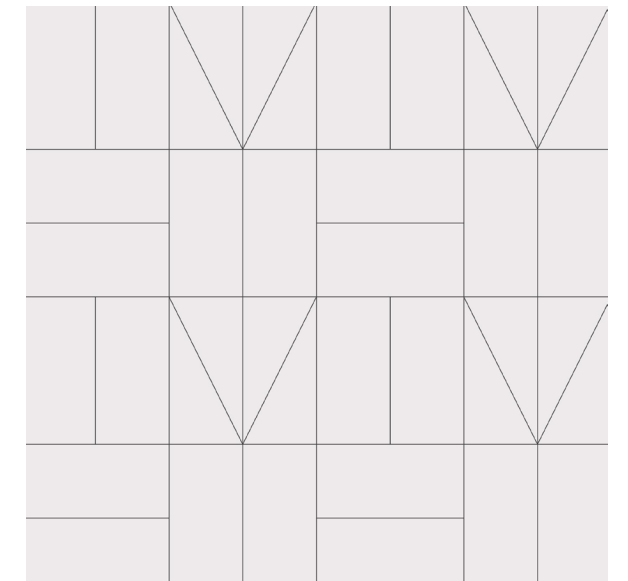

When not working on projects across the country, Brianna can be found enjoying time with her boys Ryker and Beckett.

CANYON
 Shown in: Taupe Matte
 Grout: Avalanche
 Petite Scale 12x12

CANYON A
 12"x12" | 24"x24"

CANYON B
 12"x12" | 24"x24"

CANYON C
 12"x12" | 24"x24"

CANYON FALLS
 12"x12" | 24"x24"

VALLEYS B
 Shown in: Pure White Matte
 Grout: Charcoal
 Petite Scale 12x12

VALLEYS A
 12"x12" | 24"x24"

VALLEYS B
 12"x12" | 24"x24"