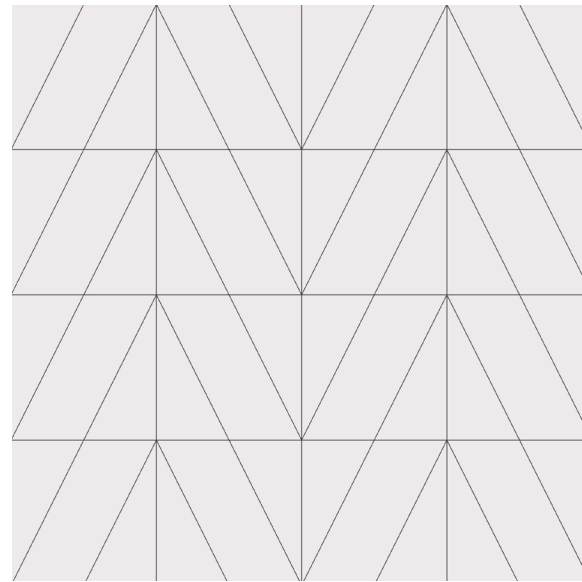

CANYON B
 12"x12" | 24"x24"

CANYON C
 12"x12" | 24"x24"

CANYON FALLS
 12"x12" | 24"x24"

VALLEYS B
 Shown in: Pure White Matte
 Grout: Charcoal
 Petite Scale 12x12

VALLEYS A
 12"x12" | 24"x24"

VALLEYS B
 12"x12" | 24"x24"