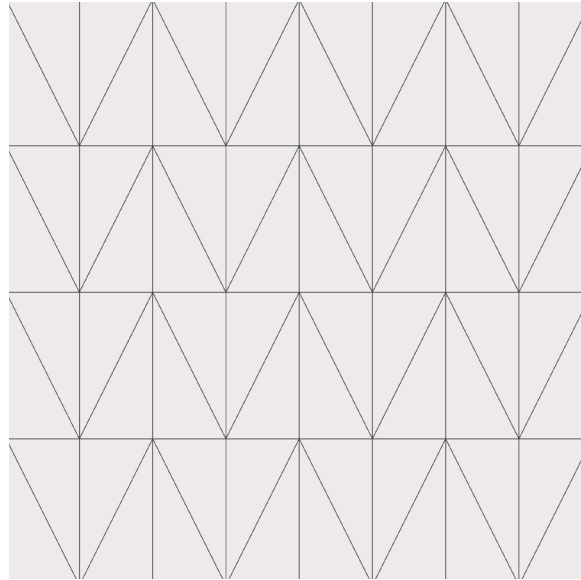

PACIFIC C

12"x12" | 24"x24"

PACIFIC D

12"x12" | 24"x24"

PACIFIC SOLSTICE
Shown in: Impero Matte
Grout: Charcoal

Petite Scale 12x12

PACIFIC SOLSTICE
12"x12" | 24"x24"

FALLS A
12"x12" | 24"x24"

FALLS B
12"x12" | 24"x24"

FALLS C
12"x12" | 24"x24"

FALLS A
Shown in: Dolomite Polished
Grout: Charcoal
Grande Scale 24x24

REDWOODS B
Shown in: Terrazzo Medium Beige
Grout: Cocoa

Grande Scale 24x24

REDWOODS A
12"x12" | 24"x24"