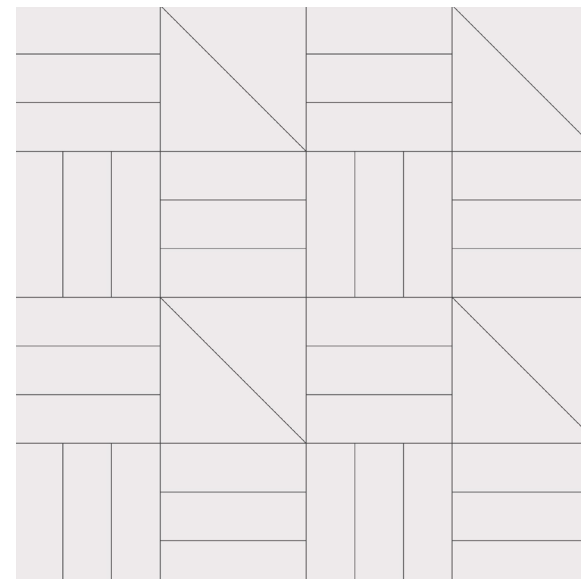

PACIFIC C

12"x12" | 24"x24"

PACIFIC D

12"x12" | 24"x24"

PACIFIC SOLSTICE
Shown in: Impero Matte
Grout: Charcoal

Petite Scale 12x12

PACIFIC SOLSTICE
12"x12" | 24"x24"

FALLS A
12"x12" | 24"x24"

FALLS B
12"x12" | 24"x24"

FALLS C
12"x12" | 24"x24"

FALLS A
Shown in: Dolomite Polished
Grout: Charcoal
Grande Scale 24x24

REDWOODS B
Shown in: Terrazzo Medium Beige
Grout: Cocoa

Grande Scale 24x24

REDWOODS A
12"x12" | 24"x24"