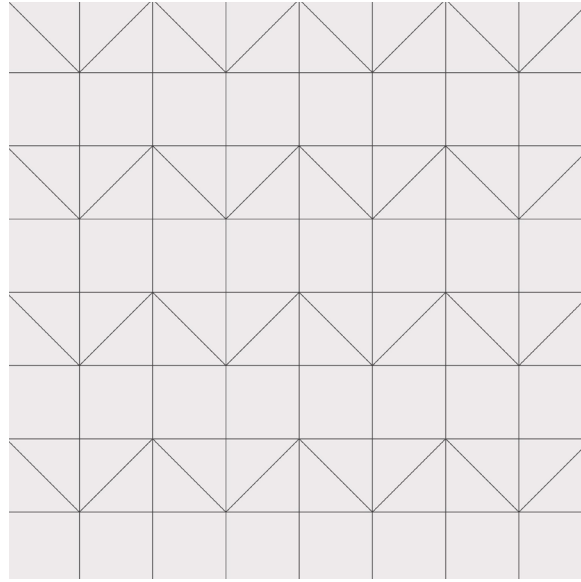

FALLS B
12"x12" | 24"x24"

FALLS C
12"x12" | 24"x24"

FALLS A
Shown in: Dolomite Polished
Grout: Charcoal
Grande Scale 24x24

REDWOODS B
Shown in: Terrazzo Medium Beige
Grout: Cocoa

Grande Scale 24x24

REDWOODS A
12"x12" | 24"x24"

REDWOODS B
12"x12" | 24"x24"

REDWOODS C
12"x12" | 24"x24"

REDWOODS CANYON
12"x12" | 24"x24"

WANDERLUST

Shown in: Lake

Grout: Silver

Grande Scale 24X24

PENINSULA A
12"x12" | 24"x24"

PENINSULA B
12"x12" | 24"x24"

PENINSULA C
Group 1 Color

PENINSULA
Shown in: Calacatta Matte
Grout: Charcoal
Grande Scale 24x24

SKORD COLOR PALETTE

Audrey Lane

MARBLE

SOLID

TERRAZZO