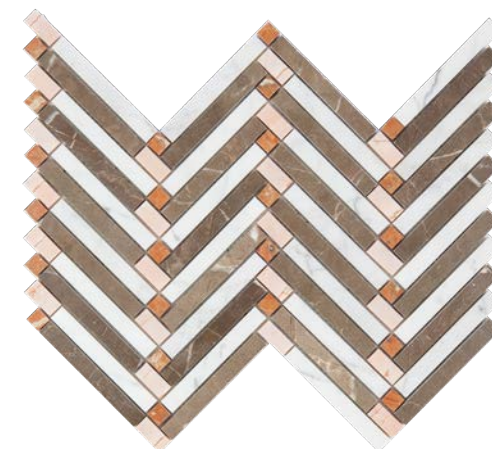

Audrey Lane Capsule Collection

Elevate Your Space with Timeless Design

Step into a world of boundless creativity and design freedom with our exclusive new collection. Audrey Lane proudly presents the Capsule Collection, a carefully curated selection of exquisite tiles that will revolutionize the way you think about interior design.

Drawing inspiration from the fashion industry concept, our Capsule Collection is thoughtfully designed to provide a cohesive and harmonious aesthetic for any space. Each material, color, and pattern has been meticulously chosen to complement one another, allowing you to effortlessly create stunning combinations and captivating interiors.

Just as a capsule wardrobe offers endless possibilities with a limited number of carefully selected pieces, our Capsule Collection empowers you to explore your creativity within a defined palette. Our unique selection of floral & lace wall tiles, patterned marble mosaics, and customizable Waterjet & Skord patterns offer versatility that will inspire your imagination.

Redefine luxury, redefine style, redefine your creative process. Unlock the potential of your next project by exploring the collection today.