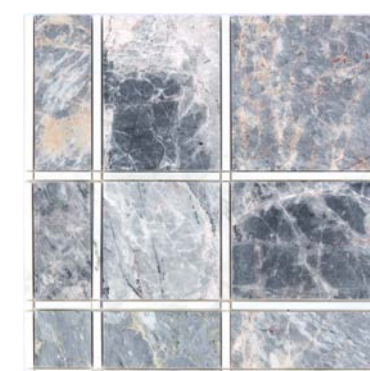

EASTON
12X12

Calacatta
Base &
Silver
Stripe,
Polished

WALKER
12X12

Nero
Base &
Calacatta
Stripe,
Polished

DEACON
12X12

Stone Dream
Base &
Calacatta
Stripe,
Polished

GATLIN
12X12

Crema Marfil
Base &
Calacatta
Stripe,
Polished