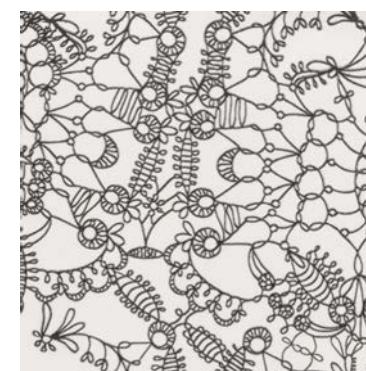

SHELBY
12x12