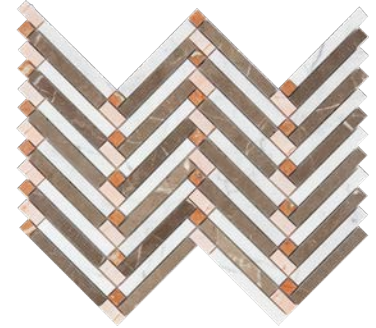

TANNER
13X9

Calacatta,
Stone Dream,
Rojo Alicante
& Salmon
Pink