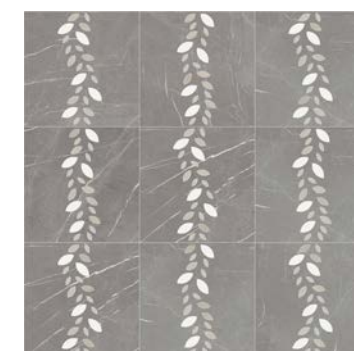

* Shown in Pure White, Clay White, Cotto

BELLE BONNET
Titan 23⁷/₁₆ X 23⁷/₁₆

* Shown in Pure Black, Mirror, Shine Gris

* Shown in Pure White, Shine Gris, Shine Pale Blue, Shine Aqua

LAUREL VINE
Titan 23⁷/₁₆ X 23⁷/₁₆

* Shown in Impero, Shine Bianco, Shine Gris, Shine Bronzo

* Shown in Pure White, Cotto, Dusk Wood, Bright Wood

Clockwise from Top Left: Annalee Florals, Ink Field Tile, Statuario Field Tile, Bright Wood Field Tile, Sawyer Argyle Waterjet in Terazzo Small White, Terrazzo Medium White, Antique Mirror, Colton Plaid Skord in Arcadia with White Grout