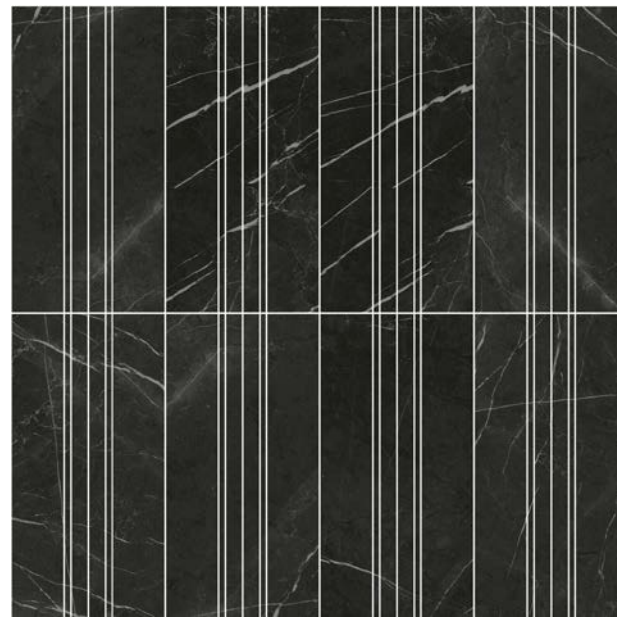

Clockwise from Top Left: Dark Field Tile, Calacatta Field Tile, Cotto Field Tile, Mazie Florals, Landon Window, Tripp Pinstripe Skord in Marquina with Frost Grout