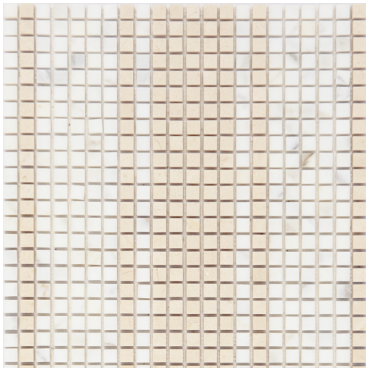

AUSTIN
12X12

Calacatta
Base &
Nero
Marquina
Stripe,
Polished,
Marble
Mosaic

DALLAS
12X12

Calacatta
Base &
Stone Dream
Stripe,
Polished,
Marble
Mosaic

LANDON
12X12

Calacatta
Base &
Crema Marfil
Stripe,
Polished,
Marble
Mosaic

EASTON
12X12

Calacatta
Base &
Silver
Stripe,
Polished,
Marble
Mosaic

WALKER
12X12

Nero
Base &
Calacatta
Stripe,
Polished,
Marble
Mosaic

DEACON
12X12

Stone Dream
Base &
Calacatta
Stripe,
Polished,
Marble
Mosaic

GATLIN
12X12

Crema Marfil
Base &
Calacatta
Stripe,
Polished,
Marble
Mosaic

WYATT
12X12

Silver
Base &
Calacatta
Stripe,
Polished,
Marble
Mosaic

CAPSULE

stripe

application	size & thickness	grout joint	material	finish	sheet quantity
interior & exterior floor & wall	10 3/8" x 11 9/16" x 3/8"	match mosaic joint	natural stone*	polished	.833sf per sheet