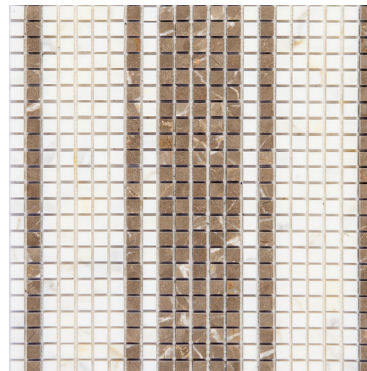

AUSTIN
12X12

Calacatta
Base &
Nero
Marquina
Stripe,
Polished,
Marble
Mosaic

DALLAS
12X12

Calacatta
Base &
Stone Dream
Stripe,
Polished,
Marble
Mosaic

LANDON
12X12

Calacatta
Base &
Crema Marfil
Stripe,
Polished,
Marble
Mosaic

EASTON
12X12

Calacatta
Base &
Silver
Stripe,
Polished,
Marble
Mosaic

WALKER
12X12

Nero
Base &
Calacatta
Stripe,
Polished,
Marble
Mosaic

DEACON
12X12

Stone Dream
Base &
Calacatta
Stripe,
Polished,
Marble
Mosaic

GATLIN
12X12

Crema Marfil
Base &
Calacatta
Stripe,
Polished,
Marble
Mosaic

WYATT
12X12

Silver
Base &
Calacatta
Stripe,
Polished,
Marble
Mosaic

CAPSULE

stripe

application	size & thickness	grout joint	material	finish	sheet quantity
interior & exterior floor & wall	10 3/8" x 11 9/16" x 3/8"	match mosaic joint	natural stone*	polished	.833sf per sheet