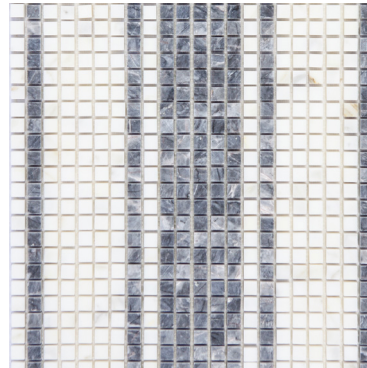

AUSTIN
12X12

Calacatta
Base &
Nero
Marquina
Stripe,
Polished,
Marble
Mosaic

DALLAS
12X12

Calacatta
Base &
Stone Dream
Stripe,
Polished,
Marble
Mosaic

LANDON
12X12

Calacatta
Base &
Crema Marfil
Stripe,
Polished,
Marble
Mosaic

EASTON
12X12

Calacatta
Base &
Silver
Stripe,
Polished,
Marble
Mosaic

WALKER
12X12

Nero
Base &
Calacatta
Stripe,
Polished,
Marble
Mosaic

DEACON
12X12

Stone Dream
Base &
Calacatta
Stripe,
Polished,
Marble
Mosaic

GATLIN
12X12

Crema Marfil
Base &
Calacatta
Stripe,
Polished,
Marble
Mosaic

WYATT
12X12

Silver
Base &
Calacatta
Stripe,
Polished,
Marble
Mosaic

CAPSULE

stripe

application	size & thickness	grout joint	material	finish	sheet quantity
interior & exterior floor & wall	10 3/8" x 11 9/16" x 3/8"	match mosaic joint	natural stone*	polished	.833sf per sheet