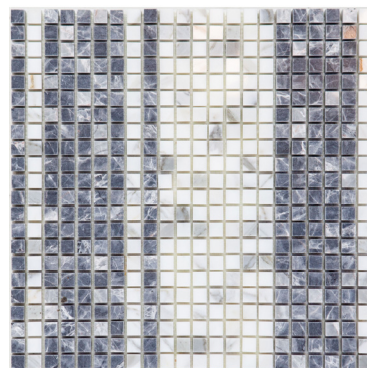

AUSTIN
12X12

Calacatta
Base &
Nero
Marquina
Stripe,
Polished,
Marble
Mosaic

DALLAS
12X12

Calacatta
Base &
Stone Dream
Stripe,
Polished,
Marble
Mosaic

LANDON
12X12

Calacatta
Base &
Crema Marfil
Stripe,
Polished,
Marble
Mosaic

EASTON
12X12

Calacatta
Base &
Silver
Stripe,
Polished,
Marble
Mosaic

WALKER
12X12

Nero
Base &
Calacatta
Stripe,
Polished,
Marble
Mosaic

DEACON
12X12

Stone Dream
Base &
Calacatta
Stripe,
Polished,
Marble
Mosaic

GATLIN
12X12

Crema Marfil
Base &
Calacatta
Stripe,
Polished,
Marble
Mosaic

WYATT
12X12

Silver
Base &
Calacatta
Stripe,
Polished,
Marble
Mosaic

CAPSULE

stripe

application	size & thickness	grout joint	material	finish	sheet quantity
interior & exterior floor & wall	10 3/8" x 11 9/16" x 3/8"	match mosaic joint	natural stone*	polished	.833sf per sheet