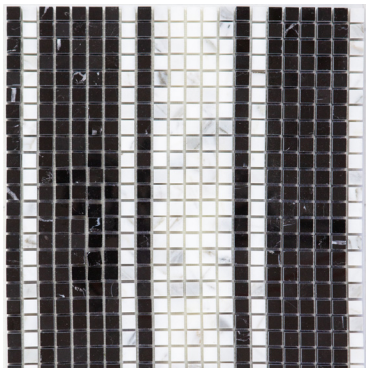

AUSTIN
12X12

Calacatta
Base &
Nero
Marquina
Stripe,
Polished,
Marble
Mosaic

DALLAS
12X12

Calacatta
Base &
Stone Dream
Stripe,
Polished,
Marble
Mosaic

LANDON
12X12

Calacatta
Base &
Crema Marfil
Stripe,
Polished,
Marble
Mosaic

EASTON
12X12

Calacatta
Base &
Silver
Stripe,
Polished,
Marble
Mosaic

WALKER
12X12

Nero
Base &
Calacatta
Stripe,
Polished,
Marble
Mosaic

DEACON
12X12

Stone Dream
Base &
Calacatta
Stripe,
Polished,
Marble
Mosaic

GATLIN
12X12

Crema Marfil
Base &
Calacatta
Stripe,
Polished,
Marble
Mosaic

WYATT
12X12

Silver
Base &
Calacatta
Stripe,
Polished,
Marble
Mosaic

CAPSULE

stripe

application	size & thickness	grout joint	material	finish	sheet quantity
interior & exterior floor & wall	10 3/8" x 11 9/16" x 3/8"	match mosaic joint	natural stone*	polished	.833sf per sheet