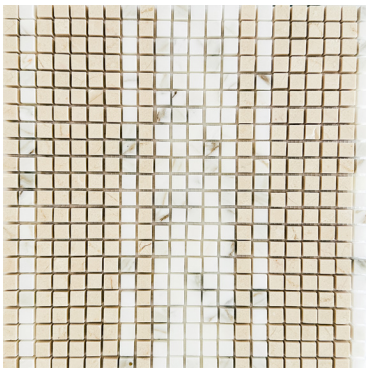

AUSTIN
12X12

Calacatta
Base &
Nero
Marquina
Stripe,
Polished,
Marble
Mosaic

DALLAS
12X12

Calacatta
Base &
Stone Dream
Stripe,
Polished,
Marble
Mosaic

LANDON
12X12

Calacatta
Base &
Crema Marfil
Stripe,
Polished,
Marble
Mosaic

EASTON
12X12

Calacatta
Base &
Silver
Stripe,
Polished,
Marble
Mosaic

WALKER
12X12

Nero
Base &
Calacatta
Stripe,
Polished,
Marble
Mosaic

DEACON
12X12

Stone Dream
Base &
Calacatta
Stripe,
Polished,
Marble
Mosaic

GATLIN
12X12

Crema Marfil
Base &
Calacatta
Stripe,
Polished,
Marble
Mosaic

WYATT
12X12

Silver
Base &
Calacatta
Stripe,
Polished,
Marble
Mosaic

CAPSULE

stripe

application	size & thickness	grout joint	material	finish	sheet quantity
interior & exterior floor & wall	10 3/8" x 11 9/16" x 3/8"	match mosaic joint	natural stone*	polished	.833sf per sheet