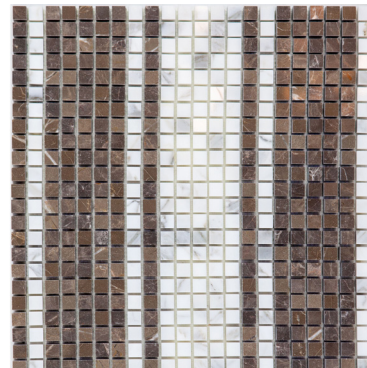

AUSTIN
12X12

Calacatta
Base &
Nero
Marquina
Stripe,
Polished,
Marble
Mosaic

DALLAS
12X12

Calacatta
Base &
Stone Dream
Stripe,
Polished,
Marble
Mosaic

LANDON
12X12

Calacatta
Base &
Crema Marfil
Stripe,
Polished,
Marble
Mosaic

EASTON
12X12

Calacatta
Base &
Silver
Stripe,
Polished,
Marble
Mosaic

WALKER
12X12

Nero
Base &
Calacatta
Stripe,
Polished,
Marble
Mosaic

DEACON
12X12

Stone Dream
Base &
Calacatta
Stripe,
Polished,
Marble
Mosaic

GATLIN
12X12

Crema Marfil
Base &
Calacatta
Stripe,
Polished,
Marble
Mosaic

WYATT
12X12

Silver
Base &
Calacatta
Stripe,
Polished,
Marble
Mosaic

CAPSULE

stripe

application	size & thickness	grout joint	material	finish	sheet quantity
interior & exterior floor & wall	10 3/8" x 11 9/16" x 3/8"	match mosaic joint	natural stone*	polished	.833sf per sheet