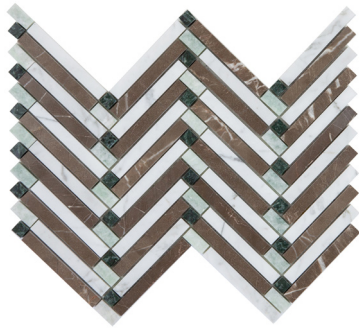

Tweed
MARBLE MOSAICS

MADISON
13X9

Calacatta,
Stone Dream,
Ming Green
& Empress
Green

HENLEY
13X9

Calacatta,
Stone Dream,
Silver
& Nero

DALTON
13X9

Calacatta,
Stone Dream,
Ming Green
& Empress
Green

TANNER
13X9

Calacatta,
Stone Dream,
Rojo Alicante
& Salmon
Pink

CAPSULE

Tweed

application	size & thickness	grout joint	material	finish	sheet quantity
interior & exterior floor & wall	13 1/4" x 9 3/16" x 3/8"	match mosaic joint	natural stone*	polished	.85sf per sheet