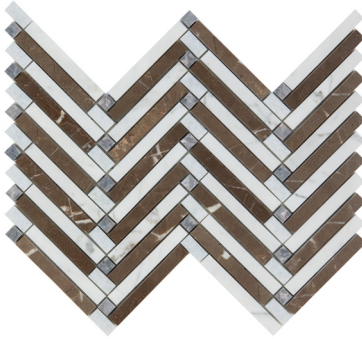

Tweed
MARBLE MOSAICS

MADISON
13X9

Calacatta,
Stone Dream,
Ming Green
& Empress
Green

HENLEY
13X9

Calacatta,
Stone Dream,
Silver
& Nero

DALTON
13X9

Calacatta,
Stone Dream,
Ming Green
& Empress
Green

TANNER
13X9

Calacatta,
Stone Dream,
Rojo Alicante
& Salmon
Pink

CAPSULE

Tweed

application	size & thickness	grout joint	material	finish	sheet quantity
interior & exterior floor & wall	13 1/4" x 9 3/16" x 3/8"	match mosaic joint	natural stone*	polished	.85sf per sheet