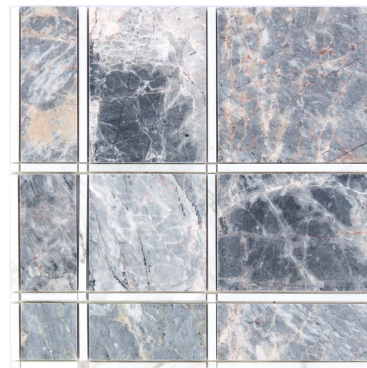

window

CAPSULE COLLECTION

AUSTIN
12X12

Calacatta
Base &
Nero
Marquina
Stripe,
Polished,
Marble
Mosaic

DALLAS
12X12

Calacatta
Base &
Stone Dream
Stripe,
Polished,
Marble
Mosaic

LANDON
12X12

Calacatta
Base &
Crema Marfil
Stripe,
Polished,
Marble
Mosaic

EASTON
12X12

Calacatta
Base &
Silver
Stripe,
Polished,
Marble
Mosaic

WALKER
12X12

Nero
Base &
Calacatta
Stripe,
Polished,
Marble
Mosaic

DEACON
12X12

Stone Dream
Base &
Calacatta
Stripe,
Polished,
Marble
Mosaic

GATLIN
12X12

Crema Marfil
Base &
Calacatta
Stripe,
Polished,
Marble
Mosaic

WYATT
12X12

Silver
Base &
Calacatta
Stripe,
Polished,
Marble
Mosaic

CAPSULE

window

application	size & thickness	grout joint	material	finish	sheet quantity
interior & exterior floor & wall	11 7/8" x 11 7/8" x 3/8"	match mosaic joint	natural stone*	polished	.979sf per sheet