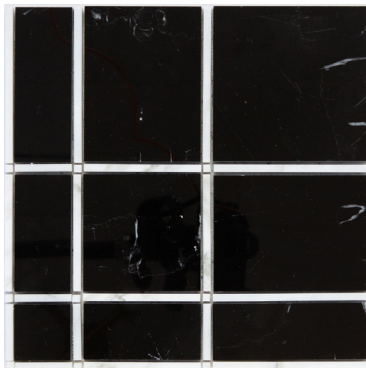

window

CAPSULE COLLECTION

AUSTIN
12X12

Calacatta
Base &
Nero
Marquina
Stripe,
Polished,
Marble
Mosaic

DALLAS
12X12

Calacatta
Base &
Stone Dream
Stripe,
Polished,
Marble
Mosaic

LANDON
12X12

Calacatta
Base &
Crema Marfil
Stripe,
Polished,
Marble
Mosaic

EASTON
12X12

Calacatta
Base &
Silver
Stripe,
Polished,
Marble
Mosaic

WALKER
12X12

Nero
Base &
Calacatta
Stripe,
Polished,
Marble
Mosaic

DEACON
12X12

Stone Dream
Base &
Calacatta
Stripe,
Polished,
Marble
Mosaic

GATLIN
12X12

Crema Marfil
Base &
Calacatta
Stripe,
Polished,
Marble
Mosaic

WYATT
12X12

Silver
Base &
Calacatta
Stripe,
Polished,
Marble
Mosaic

CAPSULE

window

application	size & thickness	grout joint	material	finish	sheet quantity
interior & exterior floor & wall	11 7/8" x 11 7/8" x 3/8"	match mosaic joint	natural stone*	polished	.979sf per sheet