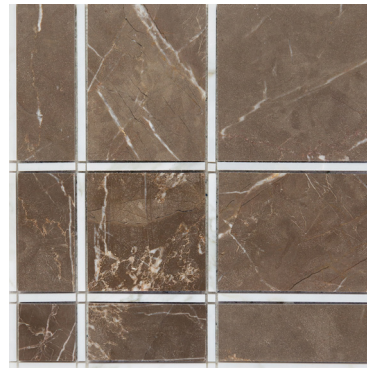

window

CAPSULE COLLECTION

AUSTIN
12X12

Calacatta
Base &
Nero
Marquina
Stripe,
Polished,
Marble
Mosaic

DALLAS
12X12

Calacatta
Base &
Stone Dream
Stripe,
Polished,
Marble
Mosaic

LANDON
12X12

Calacatta
Base &
Crema Marfil
Stripe,
Polished,
Marble
Mosaic

EASTON
12X12

Calacatta
Base &
Silver
Stripe,
Polished,
Marble
Mosaic

WALKER
12X12

Nero
Base &
Calacatta
Stripe,
Polished,
Marble
Mosaic

DEACON
12X12

Stone Dream
Base &
Calacatta
Stripe,
Polished,
Marble
Mosaic

GATLIN
12X12

Crema Marfil
Base &
Calacatta
Stripe,
Polished,
Marble
Mosaic

WYATT
12X12

Silver
Base &
Calacatta
Stripe,
Polished,
Marble
Mosaic

CAPSULE

window

application	size & thickness	grout joint	material	finish	sheet quantity
interior & exterior floor & wall	11 7/8" x 11 7/8" x 3/8"	match mosaic joint	natural stone*	polished	.979sf per sheet