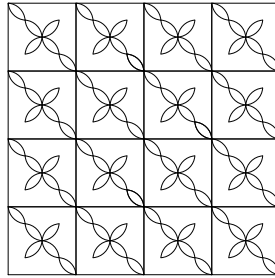

Daisy Peplum

COLOR & FINISH SELECTION:

Color A: _____ Matte
 Polished

Color B: _____ Matte
 Polished

Color C: _____ Matte
 Polished

Color D: _____ Matte
 Polished

PATTERN SELECTION:

Pattern A, Rotate every other tile

Pattern B, 1 direction only

SCALE SELECTION:

Petite (0.37 sf/ea)

Modest (0.87 sf/ea)

Grande (1.64 sf/ea)

Titan (3.62 sf/ea)

SPECIAL NOTES:

Project Name:

Scale:

Total Area:

Notes: Images are not drawn to scale