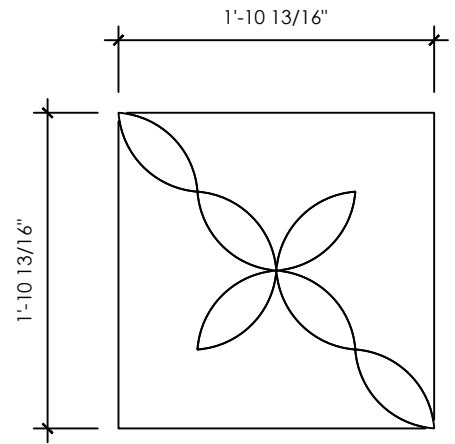

Pattern B, 1 direction only

SCALE SELECTION:

Petite (0.37 sf/ea)

Modest (0.87 sf/ea)

Grande (1.64 sf/ea)

Titan (3.62 sf/ea)

SPECIAL NOTES:

Project Name:

Scale:

Total Area:

Notes: Images are not drawn to scale