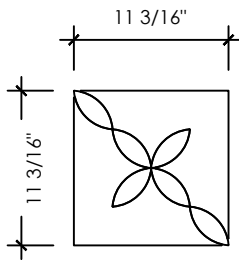

Pattern B, 1 direction only

SCALE SELECTION:

Petite (0.37 sf/ea)

Modest (0.87 sf/ea)

Grande (1.64 sf/ea)

Titan (3.62 sf/ea)

SPECIAL NOTES:

Project Name:

Scale:

Total Area:

Notes: Images are not drawn to scale