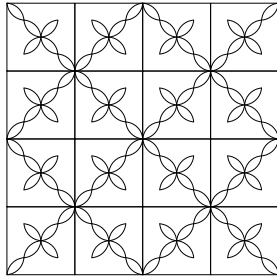

Daisy Peplum

COLOR & FINISH SELECTION:

Color A: _____ Matte
 Polished

Color B: _____ Matte
 Polished

Color C: _____ Matte
 Polished

Color D: _____ Matte
 Polished

PATTERN SELECTION:

Pattern A, Rotate every other tile

Pattern B, 1 direction only

SCALE SELECTION:

Petite (0.37 sf/ea)

Modest (0.87 sf/ea)

Grande (1.64 sf/ea)

Titan (3.62 sf/ea)

SPECIAL NOTES:

Project Name:

Scale:

Total Area:

Notes: Images are not drawn to scale