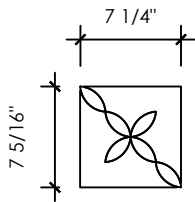

Pattern B, 1 direction only

SCALE SELECTION:

Petite (0.37 sf/ea)

Modest (0.87 sf/ea)

Grande (1.64 sf/ea)

Titan (3.62 sf/ea)

SPECIAL NOTES:

Project Name:

Scale:

Total Area:

Notes: Images are not drawn to scale