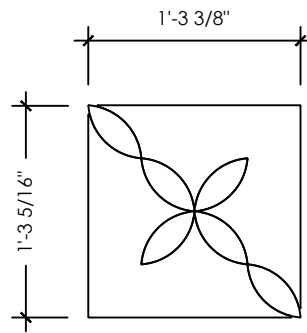

Pattern B, 1 direction only

SCALE SELECTION:

Petite (0.37 sf/ea)

Modest (0.87 sf/ea)

Grande (1.64 sf/ea)

Titan (3.62 sf/ea)

SPECIAL NOTES:

Project Name:

Scale:

Total Area:

Notes: Images are not drawn to scale