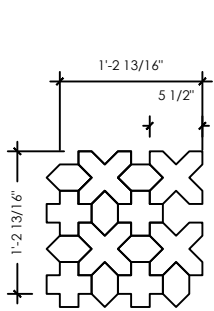

Petite (1.53 sf/sheet)

Modest (2.61 sf/sheet)

Grande (1.37 sf/sheet)

Titan (6.44 sf/unit - loose pieces)

SPECIAL NOTES:

Project Name:

Revision Date:

Revision ID:

Location:

Area:

Representative:

Install Pattern:

Units:

Rep Email:

Scale:

Total Area:

Notes: Images are not drawn to scale