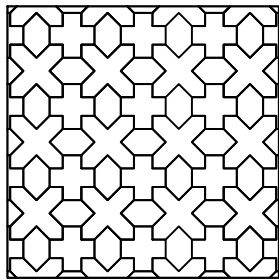

Edie Oxford

COLOR & FINISH SELECTION:

Color A: _____ Matte
 _____ Polished

Color B: _____ Matte
 _____ Polished

Color C: _____ Matte
 _____ Polished

PATTERN SELECTION:

Pattern A, 1-3 Colors

SCALE SELECTION:

Petite (1.53 sf/sheet)

Modest (2.61 sf/sheet)

Grande (1.37 sf/sheet)

Titan (6.44 sf/unit - loose pieces)

SPECIAL NOTES:

Project Name:

Revision Date:

Revision ID:

Notes: Images are not drawn to scale