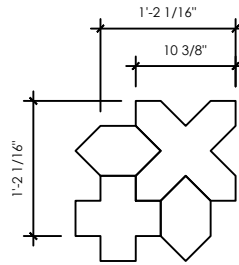

Petite (1.53 sf/sheet)

Modest (2.61 sf/sheet)

Grande (1.37 sf/sheet)

Titan (6.44 sf/unit - loose pieces)

SPECIAL NOTES:

Project Name:

Revision Date:

Revision ID:

Location:

Area:

Representative:

Install Pattern:

Units:

Rep Email:

Scale:

Total Area:

Notes: Images are not drawn to scale