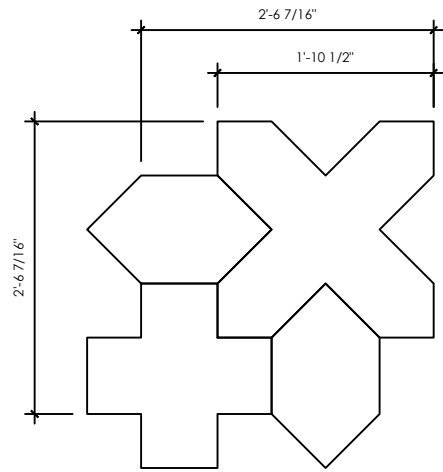

Edie Oxford

COLOR & FINISH SELECTION:

Color A: _____ Matte
 _____ Polished

Color B: _____ Matte
 _____ Polished

Color C: _____ Matte
 _____ Polished

PATTERN SELECTION:

Pattern A, 1-3 Colors

SCALE SELECTION:

Petite (1.53 sf/sheet)

Modest (2.61 sf/sheet)

Grande (1.37 sf/sheet)

Titan (6.44 sf/unit - loose pieces)

SPECIAL NOTES:

Project Name:

Revision Date:

Revision ID:

Location:

Area:

Representative:

Install Pattern:

Units:

Rep Email:

Scale:

Total Area:

Notes: Images are not drawn to scale