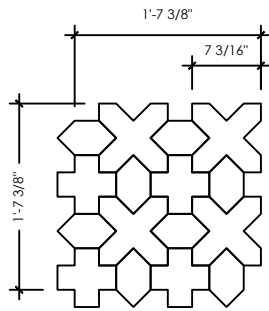

Petite (1.53 sf/sheet)

Modest (2.61 sf/sheet)

Grande (1.37 sf/sheet)

Titan (6.44 sf/unit - loose pieces)

SPECIAL NOTES:

Project Name:

Revision Date:

Revision ID:

Location:

Area:

Representative:

Install Pattern:

Units:

Rep Email:

Scale:

Total Area:

Notes: Images are not drawn to scale