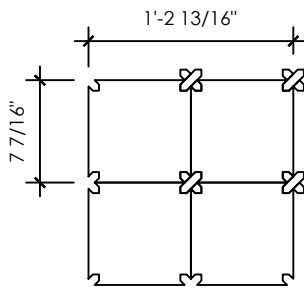

### PATTERN SELECTION:

Pattern A, shown on diagonal

### SCALE SELECTION:

Petite (0.84 sf/sheet)

Modest (1.53 sf/sheet)

Grande (0.88 sf/ea)  
 1/16" grout joint

Titan (3.36 sf/ea)  
 1/8" grout joint

Units:

Rep Email:

Scale:

Total Area:

Notes: Images are not drawn to scale