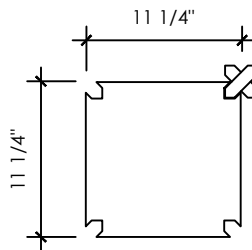

### PATTERN SELECTION:

Pattern A, shown on diagonal

### SCALE SELECTION:

Petite (0.84 sf/sheet)

Modest (1.53 sf/sheet)

Grande (0.88 sf/ea)  
 1/16" grout joint

Titan (3.36 sf/ea)  
 1/8" grout joint

Units:

Rep Email:

Scale:

Total Area:

Notes: Images are not drawn to scale