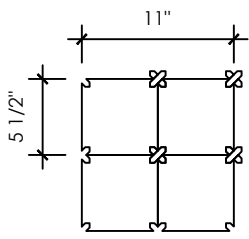

### PATTERN SELECTION:

Pattern A, shown on diagonal

### SCALE SELECTION:

Petite (0.84 sf/sheet)

Modest (1.53 sf/sheet)

Grande (0.88 sf/ea)  
 1/16" grout joint

Titan (3.36 sf/ea)  
 1/8" grout joint

Units:

Rep Email:

Scale:

Total Area:

Notes: Images are not drawn to scale