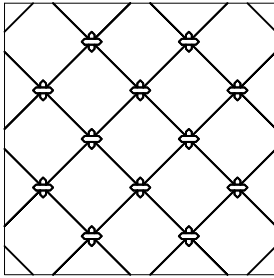

## Hattie Stitch

### COLOR & FINISH SELECTION:

Color A: \_\_\_\_\_ Matte  
 \_\_\_\_\_ Polished

Color B: \_\_\_\_\_ Matte  
 \_\_\_\_\_ Polished

Color C: \_\_\_\_\_ Matte  
 \_\_\_\_\_ Polished

Color D: \_\_\_\_\_ Matte  
 \_\_\_\_\_ Polished

### PATTERN SELECTION:

Pattern A, shown on diagonal

### SCALE SELECTION:

Petite (0.84 sf/sheet)

Modest (1.53 sf/sheet)

Grande (0.88 sf/ea)  
 1/16" grout joint

Titan (3.36 sf/ea)  
 1/8" grout joint