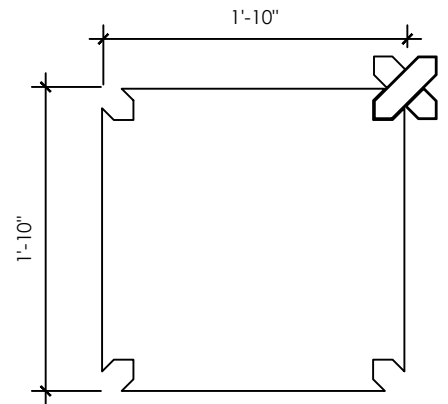

### PATTERN SELECTION:

Pattern A, shown on diagonal

### SCALE SELECTION:

Petite (0.84 sf/sheet)

Modest (1.53 sf/sheet)

Grande (0.88 sf/ea)  
 1/16" grout joint

Titan (3.36 sf/ea)  
 1/8" grout joint

Units:

Rep Email:

Scale:

Total Area:

Notes: Images are not drawn to scale