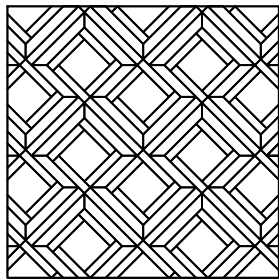

## Lina Wrap

### COLOR & FINISH SELECTION:

Color A: \_\_\_\_\_ Matte  
 \_\_\_\_\_ Polished

Color B: \_\_\_\_\_ Matte  
 \_\_\_\_\_ Polished

Color C: \_\_\_\_\_ Matte  
 \_\_\_\_\_ Polished

Color D: \_\_\_\_\_ Matte  
 \_\_\_\_\_ Polished

### PATTERN SELECTION:

Pattern A - Diagonal  
 1-3 Colors

### SCALE SELECTION:

Petite (0.80 sf/sheet)

Modest (1.63 sf/sheet)

Grande (3.06 sf/sheet)

Unit A

Unit B

Titan (6.85 sf/unit - 2 sheets)