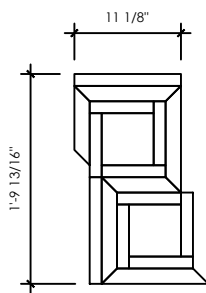

### SCALE SELECTION:

Petite (0.80 sf/sheet)

Modest (1.63 sf/sheet)

Grande (3.06 sf/sheet)

Unit A

Unit B

Titan (6.85 sf/unit - 2 sheets)

Units:

Rep Email:

Scale:

Total Area:

Notes: Images are not drawn to scale