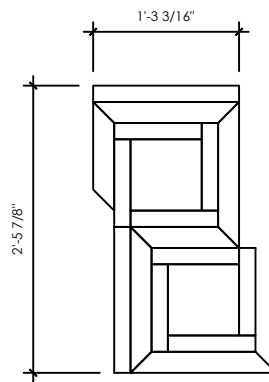

### SCALE SELECTION:

Petite (0.80 sf/sheet)

Modest (1.63 sf/sheet)

Grande (3.06 sf/sheet)

Unit A

Unit B

Titan (6.85 sf/unit - 2 sheets)

Units:

Rep Email:

Scale:

Total Area:

Notes: Images are not drawn to scale