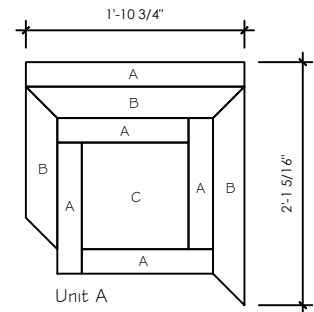

### SCALE SELECTION:

Petite (0.80 sf/sheet)

Modest (1.63 sf/sheet)

Grande (3.06 sf/sheet)

Unit A

Unit B

Titan (6.85 sf/unit - 2 sheets)

Units:

Rep Email:

Scale:

Total Area:

Notes: Images are not drawn to scale