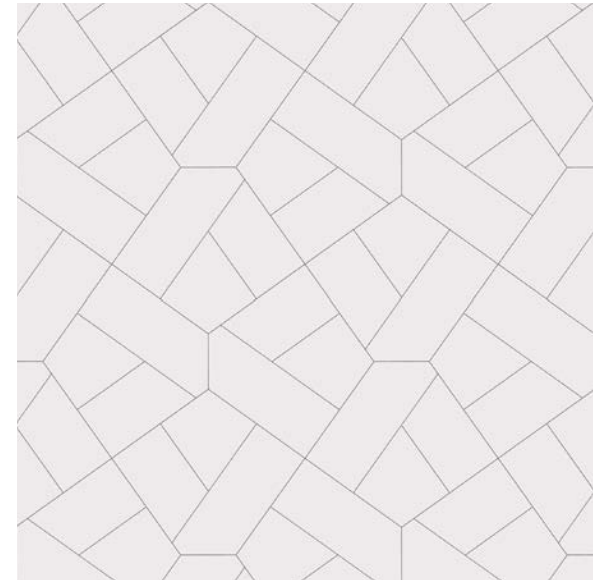

DAY DREAMER A
Petite 15 7/16" x 15 7/16" | Modest 17 13/16" x 17 13/16"
Grande 24" x 24" | Titan 29 7/16" x 29 7/16"

FEATHERS A
Petite 4 1/8" x 6 3/4" | Modest 6" x 9 13/16"
Grande 11" x 18 3/16" | Titan 12 3/4" x 20 7/8"