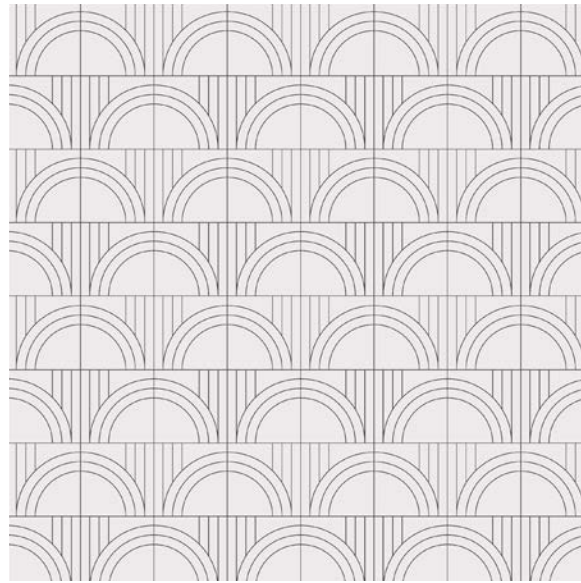

WHAT GOES AROUND B

Petite 12"x12"
Grande 24"x24"