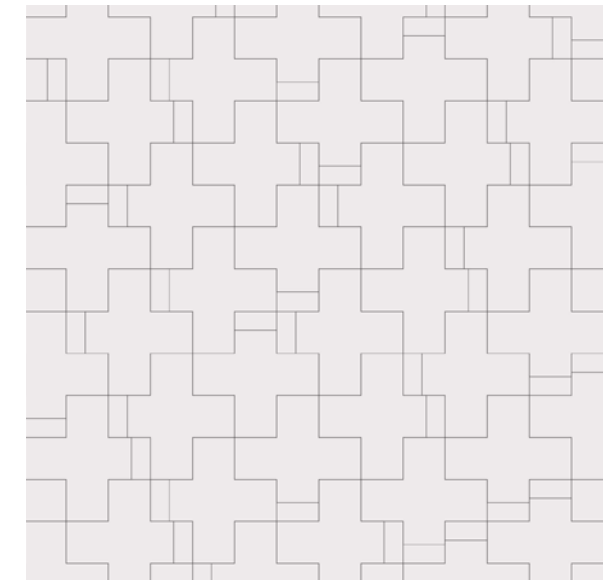

THINK POSITIVE B

Petite - $7^{7/16} \times 7^{7/16}$ " | Modest - $10^{13/16} \times 10^{13/16}$ "
Grande - $14^{3/4} \times 14^{3/4}$ " | Titan - $22^{13/16} \times 22^{13/16}$ "