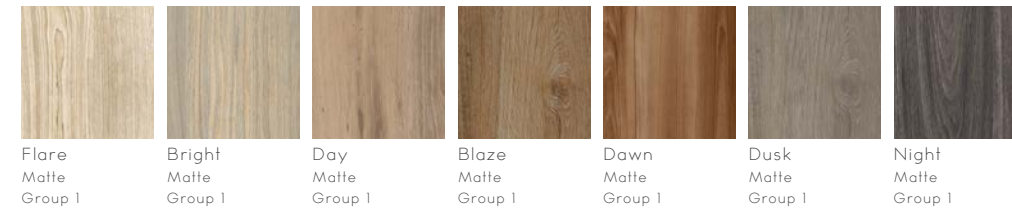

azzurro polvere c. 310

azzurro caraibi c. 320

blu avio c. 330

blu denim c. 340

blu zaffiro c. 350

verde salvia c. 400

verde smeraldo c. 410

verde prato c. 420

WATERJET COLOR PALETTE

Audrey
Lane

Our multi-color porcelain collection has been carefully selected for its highest resolution visual quality and technical performance characteristics. Many colors are available in a range of finishes. Please visit audreylane.com to see additional field tile sizes.

MARBLE

Nero
Matte & Polished
Group 1

SOLID

TEXTILE

GLASS

TERRAZZO

WOOD

METAL

MIRROR

FOR WATERJET PATTERNS, QUICK SHIP COLORS 4-6 WEEK LEAD TIME, ALL OTHER COLORS 10-12 WEEKS

DISCLAIMER: THERE MAY BE SOME VARIATION IN THE ACTUAL PRODUCT COLORS DUE TO THE INHERENT NATURE OF THE PHOTOGRAPHIC AND PRINTING PROCESS.
PLEASE CONTACT A REPRESENTATIVE FOR SAMPLES BEFORE ORDERING.