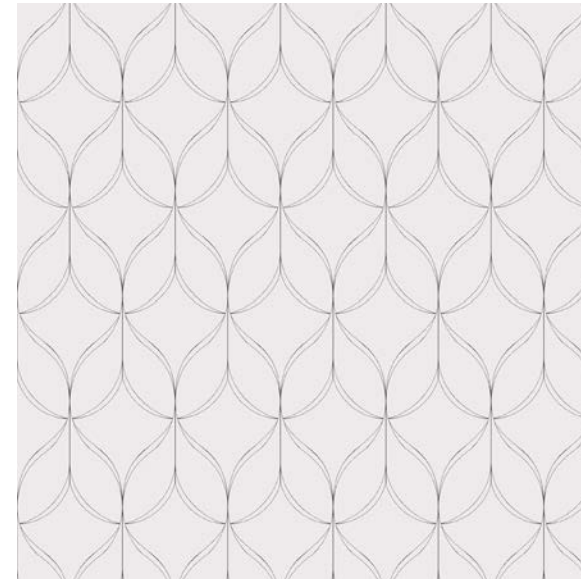

THROUGH THICK AND THIN A
Modest - 8 1/8" x 16 3/16" | Grande - 12 1/2" x 24 1/16"
Titan - 16 1/2" x 32 1/4"