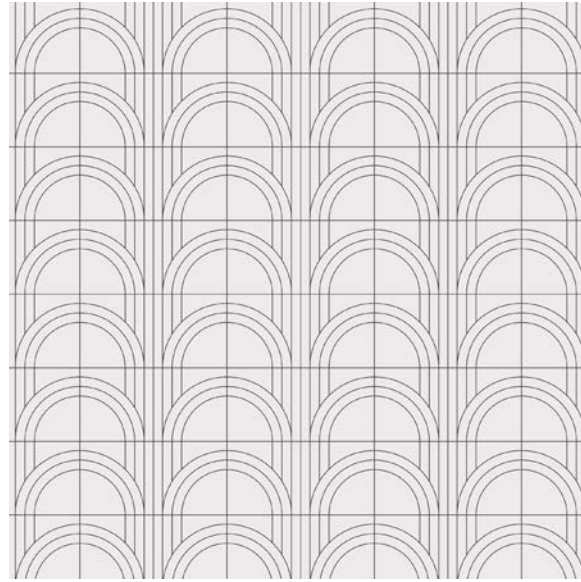

WHAT GOES AROUND A

Petite 12"x12"
Grande 24"x24"