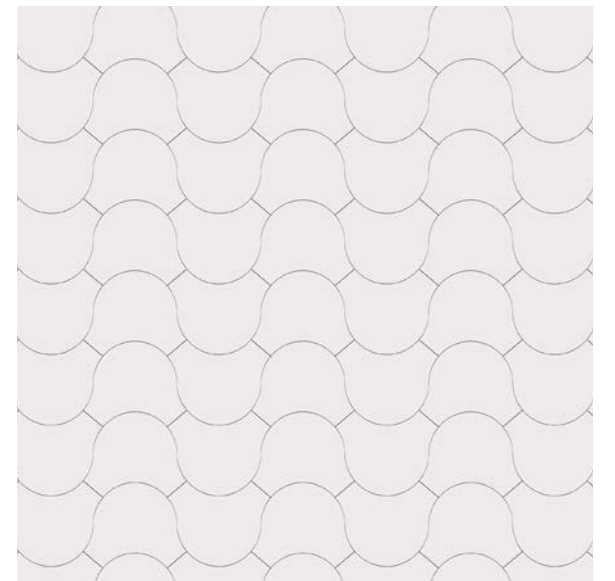

WORD OF MOUTH A
Petite - 4 1/8" x 5 1/8" | Modest - 5 13/16" x 6 7/8"
Grande - 8 3/8" x 10 1/8" | Titan - 16 3/4" x 19 13/16"