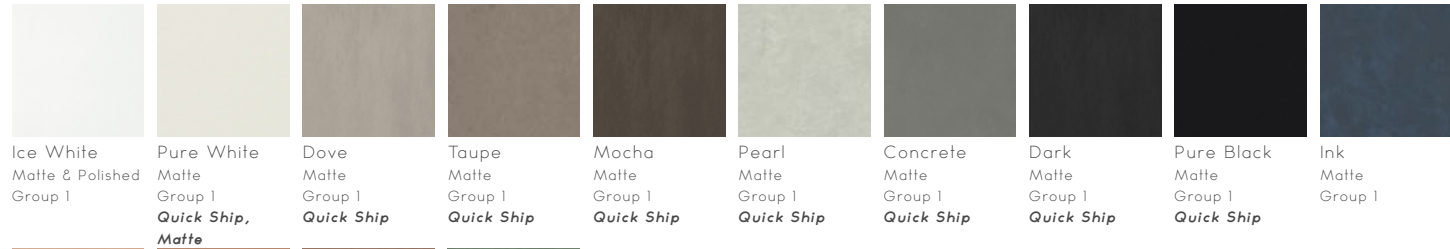

azzurro polvere c. 310

azzurro caraibi c. 320

blu avio c. 330

blu denim c. 340

blu zaffiro c. 350

verde salvia c. 400

verde smeraldo c. 410

verde prato c. 420

verde pino c. 430

rosa cipria c. 500

viola ametists c. 530

rosso oriente c. 550

rosso mattone c. 580

giallo vaniglia c. 600

DISCLAIMER: THERE MAY BE SOME VARIATION IN THE ACTUAL PRODUCT COLORS DUE TO THE INHERENT NATURE OF THE PHOTOGRAPHIC AND PRINTING PROCESS.
GROUTS SHOWN ARE RECOMMENDED BUT NOT REQUIRED. PLEASE CONTACT A REPRESENTATIVE FOR SAMPLES BEFORE ORDERING.

WATERJET COLOR PALETTE

Audrey
Lane

Our multi-color porcelain collection has been carefully selected for its highest resolution visual quality and technical performance characteristics. Many colors are available in a range of finishes. Please visit audreylane.com to see additional field tile sizes.

MARBLE

Nero
Matte & Polished
Group 1

SOLID

TEXTILE

GLASS

TERRAZZO

WOOD

METAL