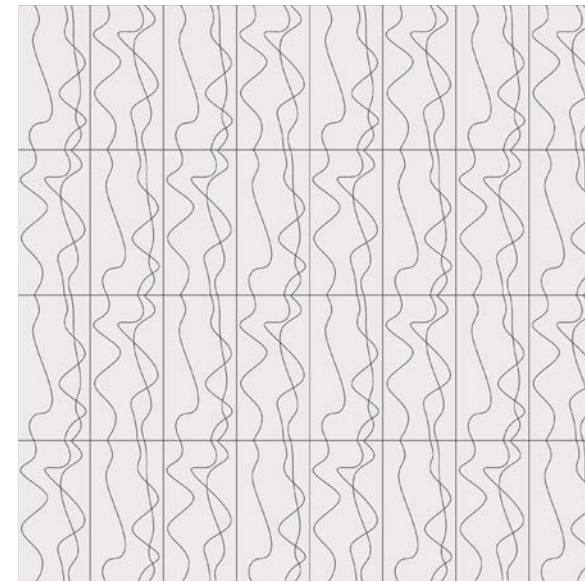

HIGH FREQUENCY A
Grande 12"x24"