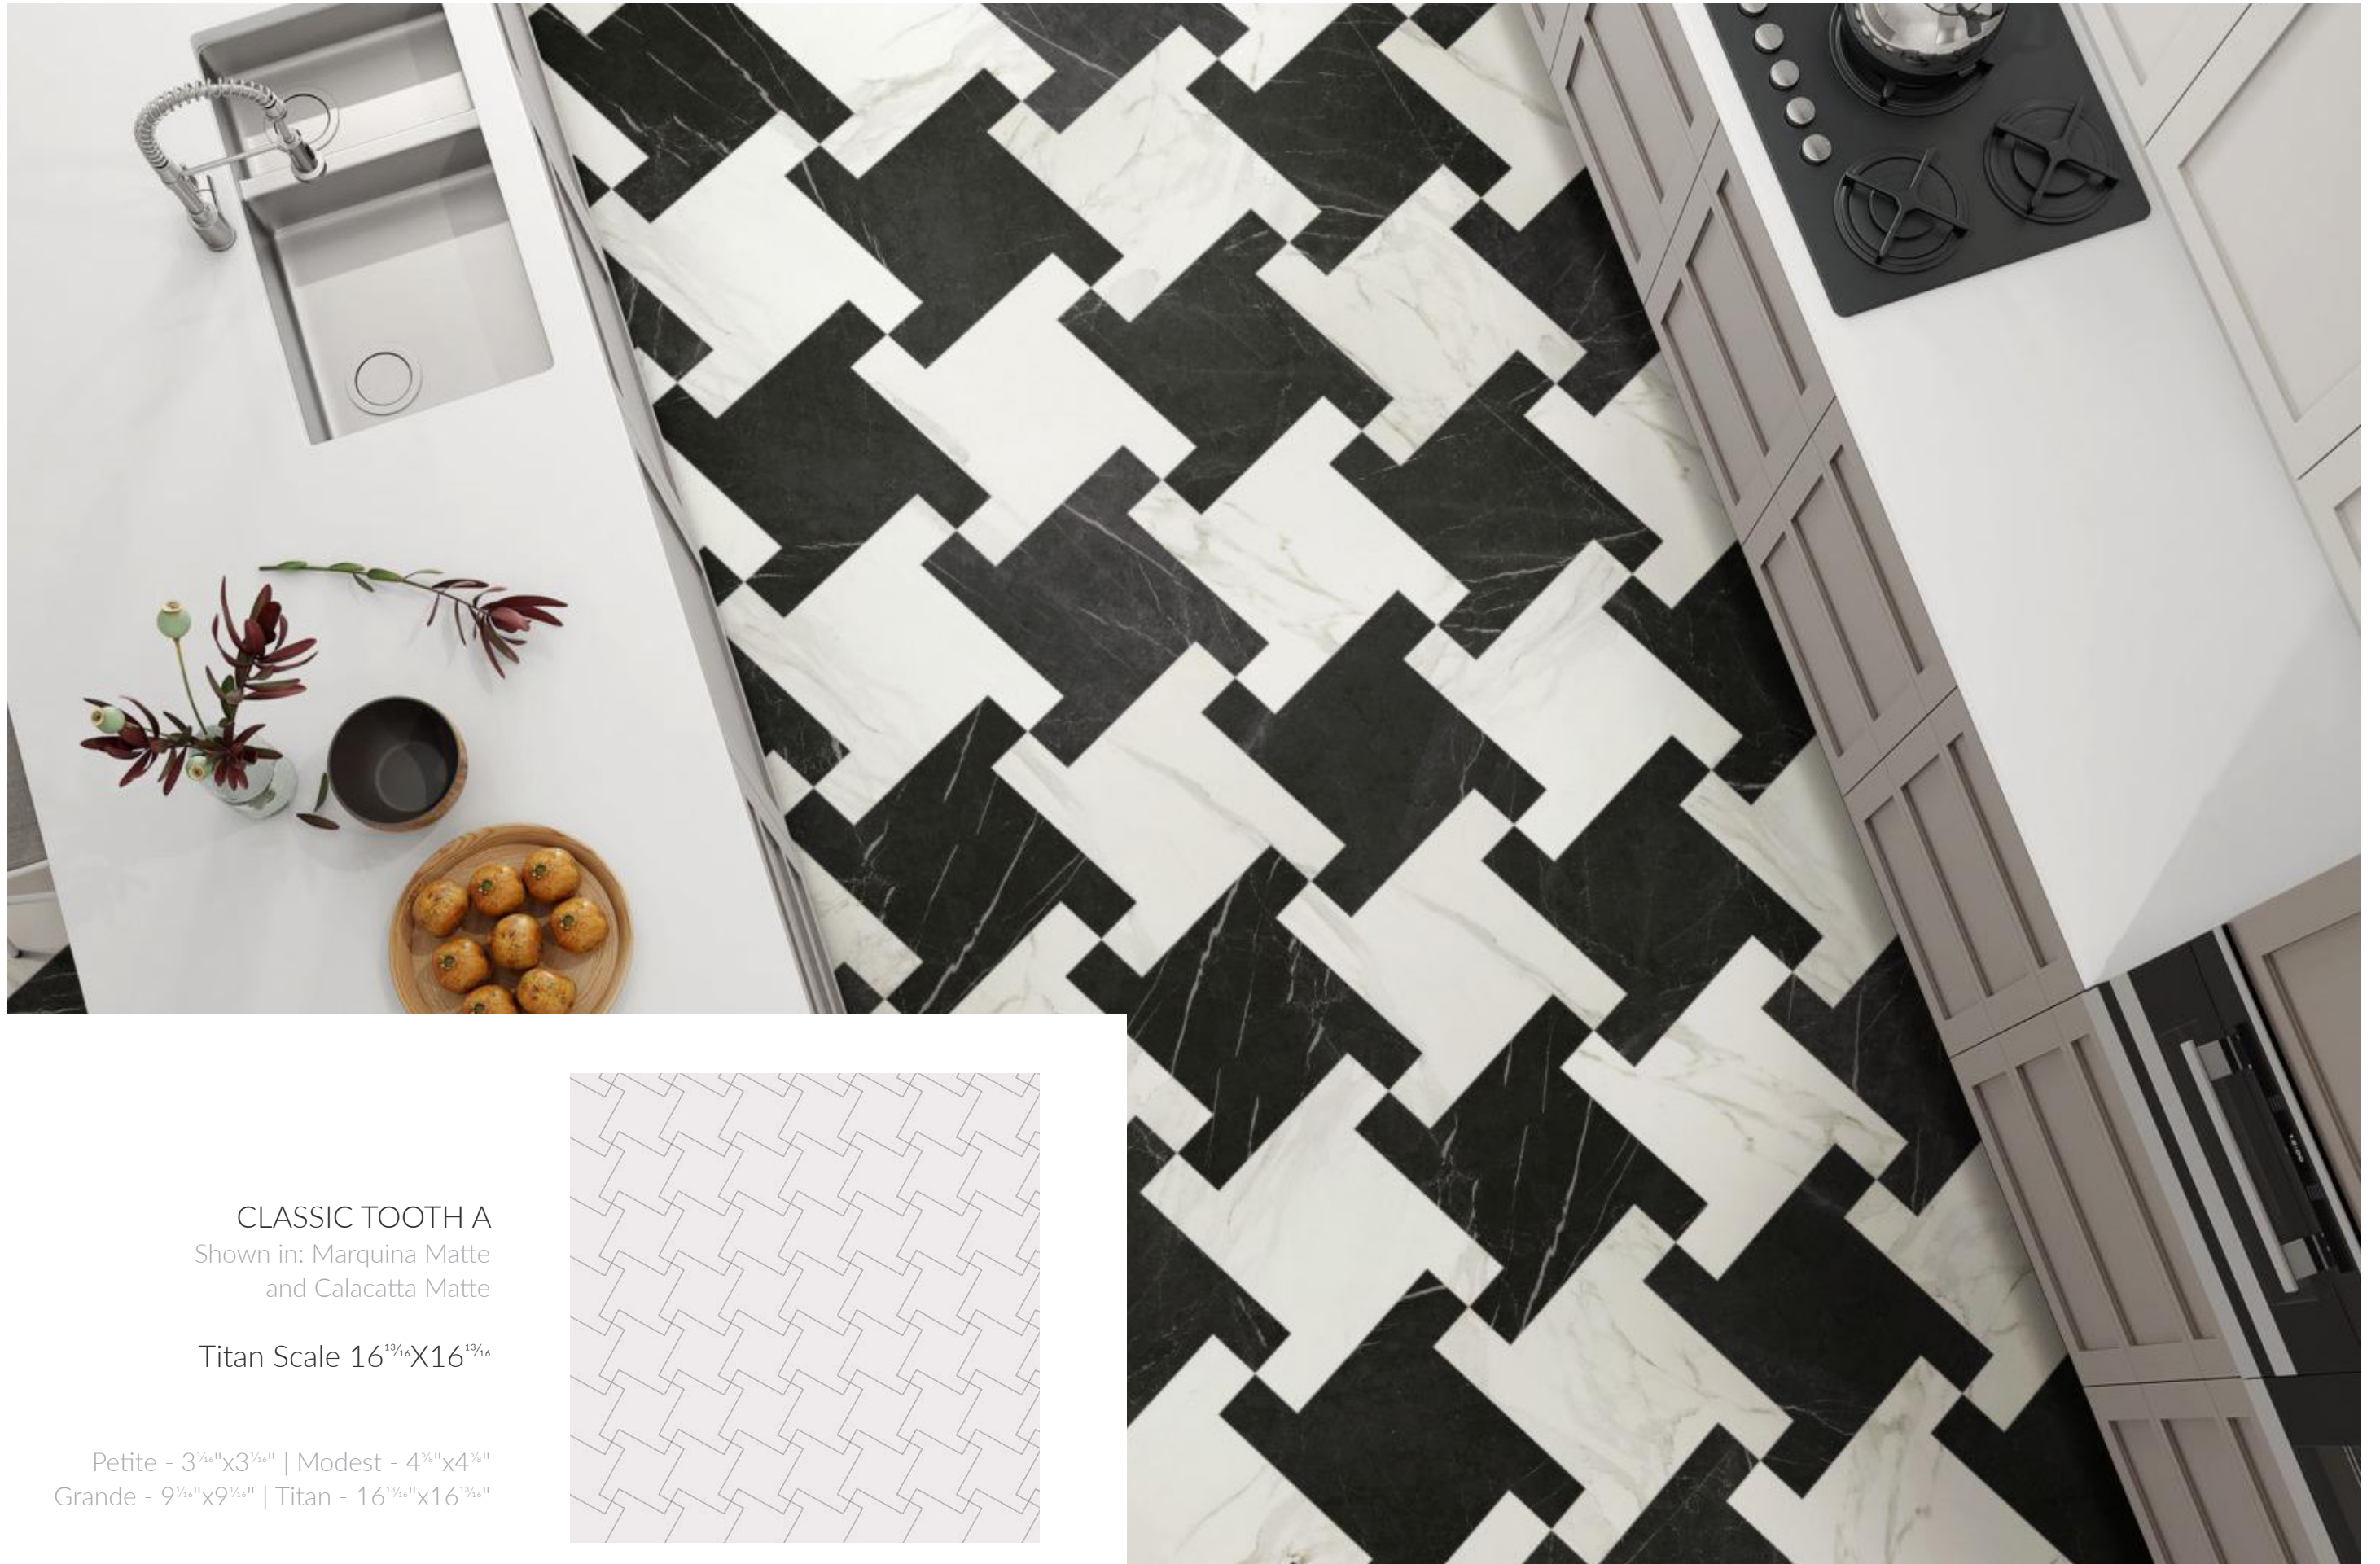

CLASSIC TOOTH A
Shown in: Marquina Matte
and Calacatta Matte

Titan Scale 16^{13/16}"X16^{13/16}"

Petite - 3^{3/16}"x3^{3/16}" | Modest - 4^{5/8}"x4^{5/8}"
Grande - 9^{3/16}"x9^{3/16}" | Titan - 16^{13/16}"x16^{13/16}"