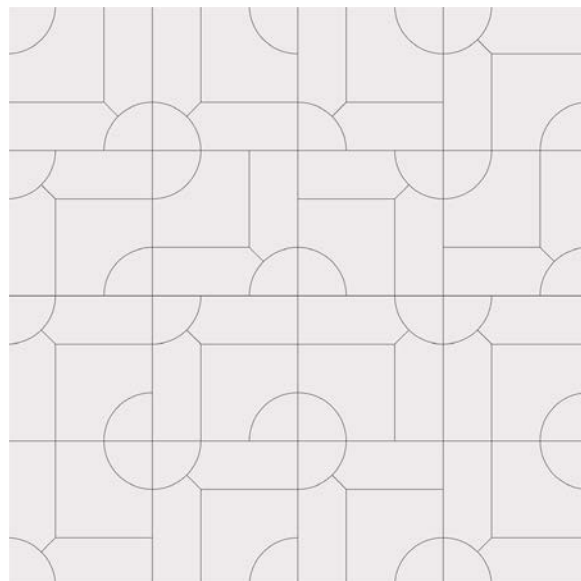

NOT SO BASIC C

Petite 9"x9"
Modest 12"x12"
Grande 16"x16"
Titan 24"x24"

NOT SO BASIC A
Shown in: Terrazzo Small White
Matte, Dusk Wood, and Arcadia
Matte

Titan Scale 24x24