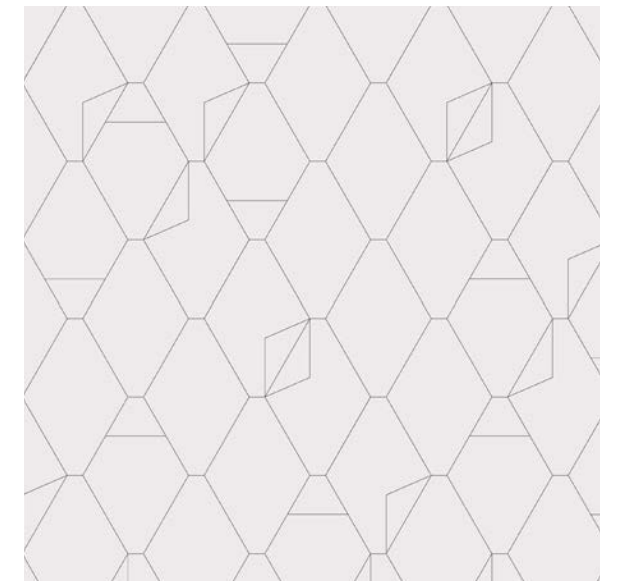

OFF THE CHAIN A
Petite - 6^{3/16}"x9^{1/2}" | Modest - 8^{5/8}"x12^{7/8}"
Grande - 12^{13/16}"x19^{7/16}" | Titan - 19^{3/16}" x 29^{3/8}"