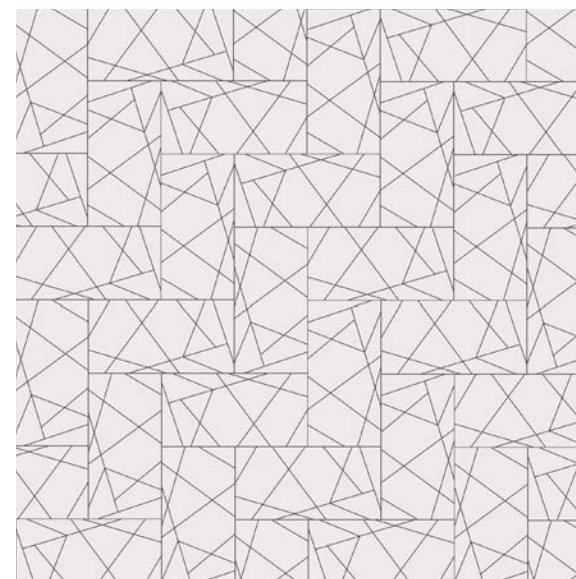

FEARLESS E
Grande 12"x24"