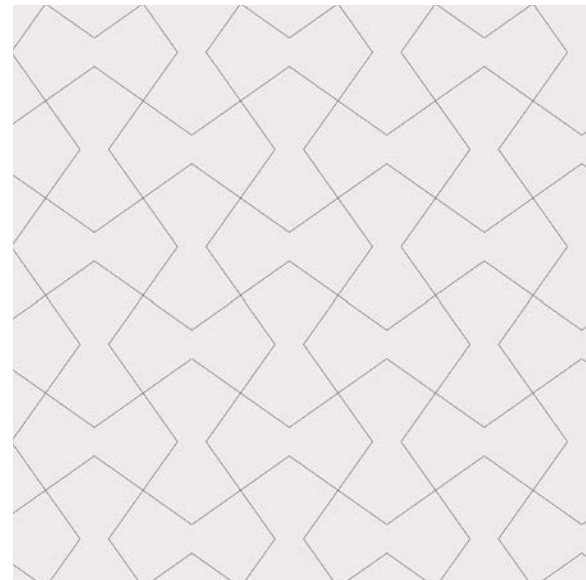

HAPPY THOUGHTS A

Petite 5¹/₄"x9" | Modest 8³/₁₆"x13¹³/₁₆"
Grande 12"x20⁵/₁₆" | Titan 16¹/₁₆"x27¹³/₁₆"