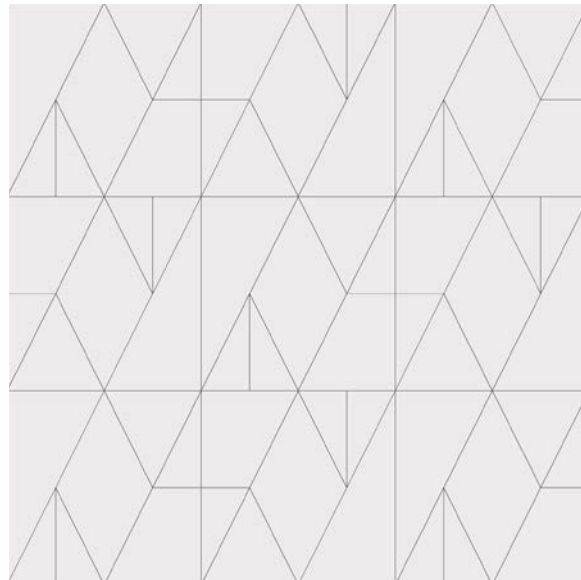

NOTE TO SELF B

Petite 9⁵/₁₆"x9⁵/₁₆"
Modest 14¹/₂"x14¹/₂"
Grande 22¹/₁₆"x22¹/₁₆"