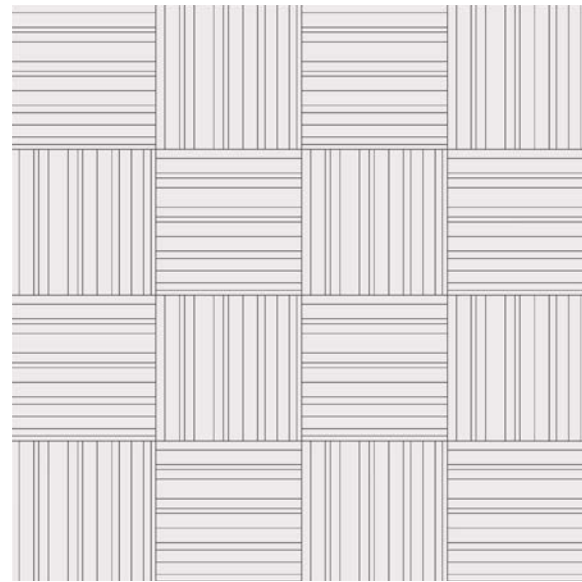

ENJOY THE JOURNEY C
Grande 24"x24"