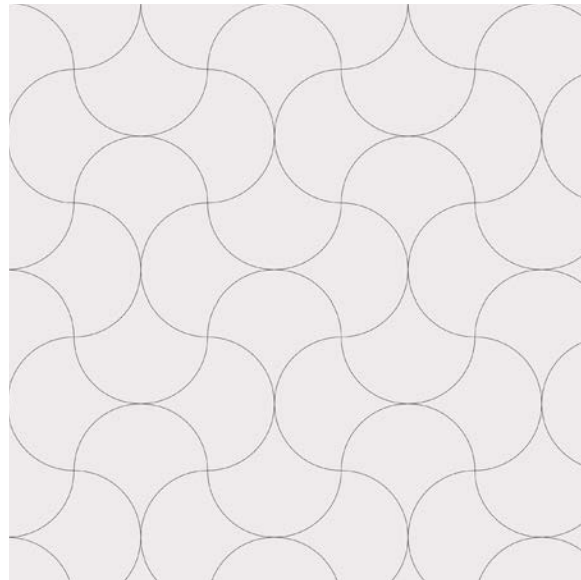

FISH SCALE B
Petite - 8¹³/₁₆"x8¹³/₁₆"
Modest - 13³/₁₆"x13³/₁₆"
Grande - 16⁵/₁₆"x16⁵/₁₆"
Titan - 26⁵/₁₆"x26⁵/₁₆"