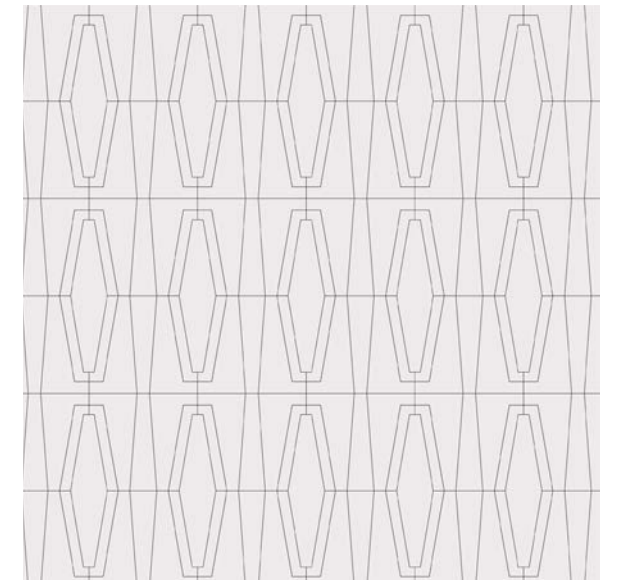

HEXING A
Petite - 5¹/₄"x9⁷/₁₆" | Modest - 8"x14³/₈"
Grande - 12⁷/₁₆"x22³/₁₆" | Titan - 16¹/₄"x29⁷/₁₆"