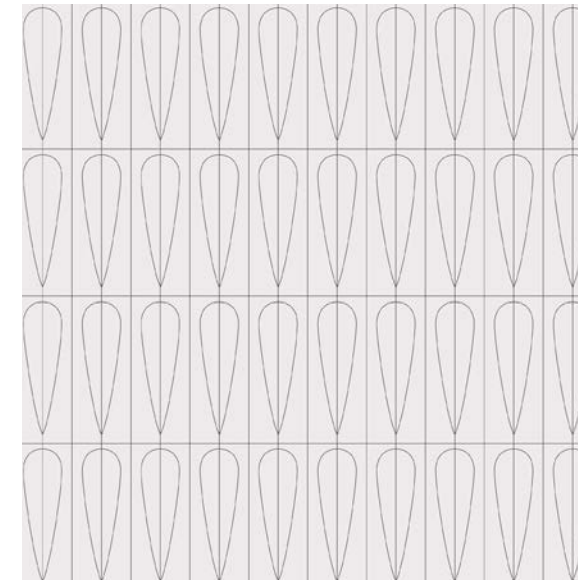

BUCKETLIST A
Petite - 4 1/2" x 11 1/4"
Modest - 5 3/4" x 14 7/16"
Grande - 7 1/2" x 17 7/16"
Titan - 9 1/8" x 22 13/16"