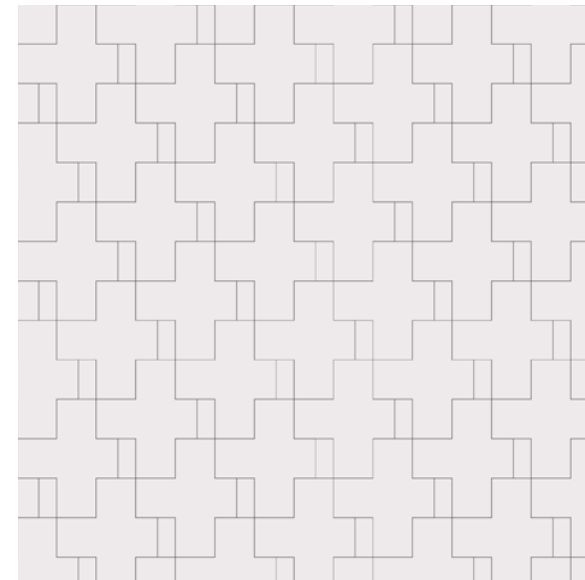

THINK POSITIVE A

Petite - $7^{7/16} \times 7^{7/16}$ " | Modest - $10^{13/16} \times 10^{13/16}$ "
Grande - $14^{3/4} \times 14^{3/4}$ " | Titan - $22^{13/16} \times 22^{13/16}$ "