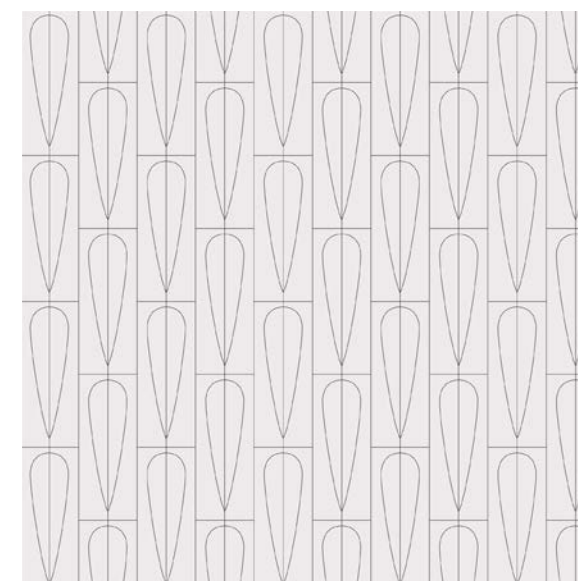

BUCKETLIST A
 Petite - 4 1/2" x 11 1/4"
 Modest - 5 3/4" x 14 7/16"
 Grande - 7 1/2" x 17 7/16"
 Titan - 9 1/8" x 22 13/16"

BUCKETLIST B
 Petite - 4 1/2" x 11 1/4"
 Modest - 5 3/4" x 14 7/16"
 Grande - 7 1/2" x 17 7/16"
 Titan - 9 1/8" x 22 13/16"