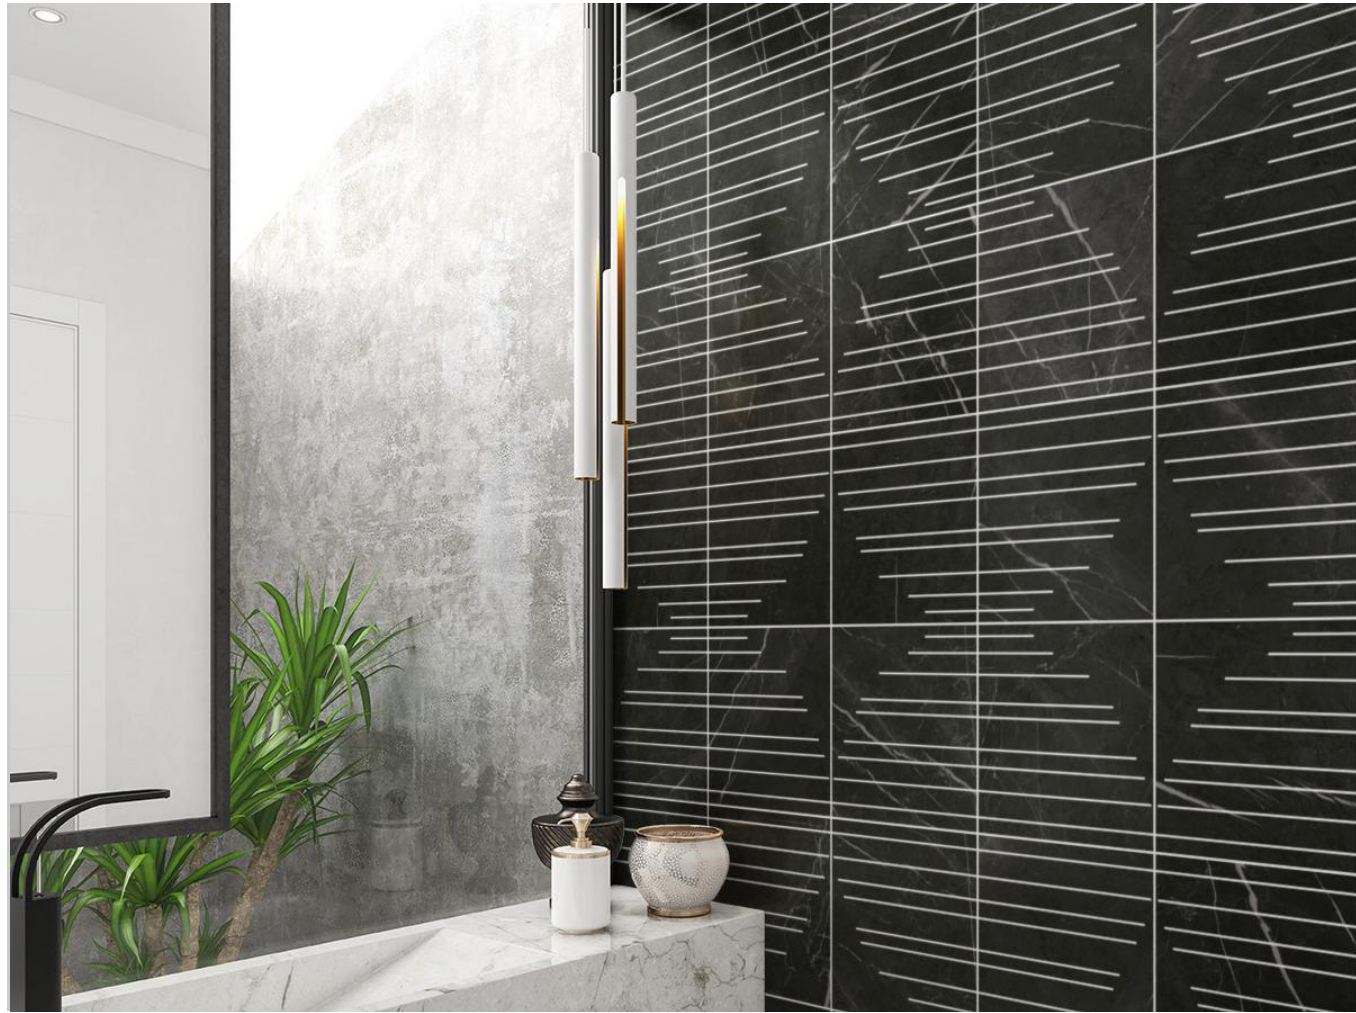

WIND & WAVE A

Grande 20"x23"

WHAT GOES AROUND A
Shown in: Ink Matte
Grout: Cobblestone

Petite Scale 12x12

SKØRD

AHEAD OF THE CURVE A
Shown in: Terrazzo Small Matte
Grout: Sahara Beige
Grande Scale 12x24

AHEAD OF THE CURVE A
Grande 12"x24"