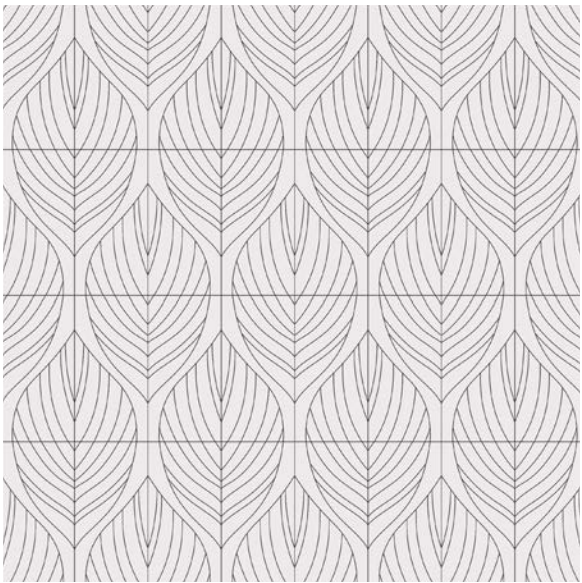

WIND & WAVE A

Grande 20"x23"

WHAT GOES AROUND A
Shown in: Ink Matte
Grout: Cobblestone

Petite Scale 12x12

SKØRD

AHEAD OF THE CURVE A
Shown in: Terrazzo Small Matte
Grout: Sahara Beige
Grande Scale 12x24

AHEAD OF THE CURVE A
Grande 12"x24"