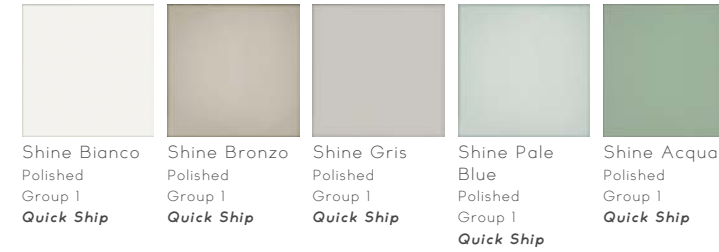

azzurro polvere c. 310

azzurro caraibi c. 320

blu avio c. 330

blu denim c. 340

blu zaffiro c. 350

verde salvia c. 400

verde smeraldo c. 410

verde prato c. 420

verde pino c. 430

rosa cipria c. 500

viola ametists c. 530

rosso oriente c. 550

rosso mattone c. 580

giallo vaniglia c. 600

DISCLAIMER: THERE MAY BE SOME VARIATION IN THE ACTUAL PRODUCT COLORS DUE TO THE INHERENT NATURE OF THE PHOTOGRAPHIC AND PRINTING PROCESS.
GROUTS SHOWN ARE RECOMMENDED BUT NOT REQUIRED. PLEASE CONTACT A REPRESENTATIVE FOR SAMPLES BEFORE ORDERING.

WATERJET COLOR PALETTE

Audrey
Lane

Our multi-color porcelain collection has been carefully selected for its highest resolution visual quality and technical performance characteristics. Many colors are available in a range of finishes. Please visit audreylane.com to see additional field tile sizes.

MARBLE

Nero
Matte & Polished
Group 1

SOLID

TEXTILE

GLASS

TERRAZZO

WOOD

METAL