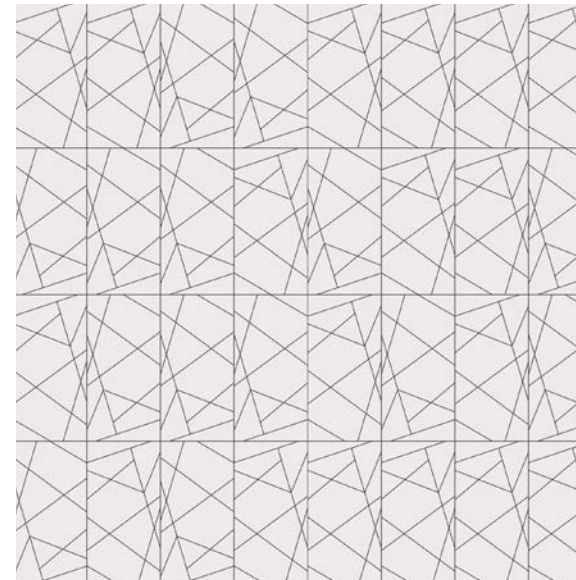

Grande Scale 12x24

ENJOY THE JOURNEY A
Grande 24"x24"

ENJOY THE JOURNEY C
Grande 24"x24"

HIGH FREQUENCY A
Grande 12"x24"

HIGH FREQUENCY C
Grande 12"x24"

FEARLESS A
 Shown in: Dove Matte
 Grout: Charcoal
 Grande Scale 12x24