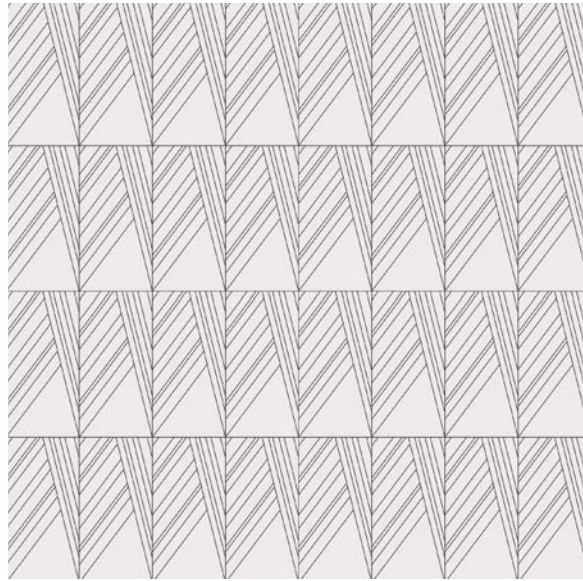

MIND OVER MATTER A
Grande 12"x24"