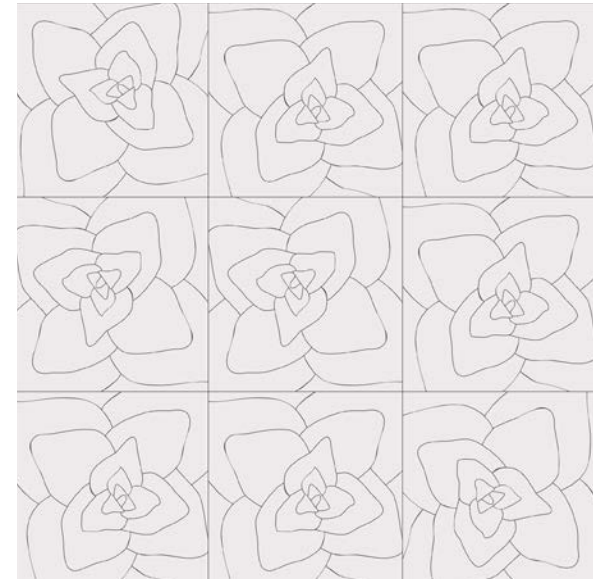

SMELL THE ROSES A
Modest - 11 3/8" x 11 3/8" | Grande - 22 3/4" x 22 3/4"