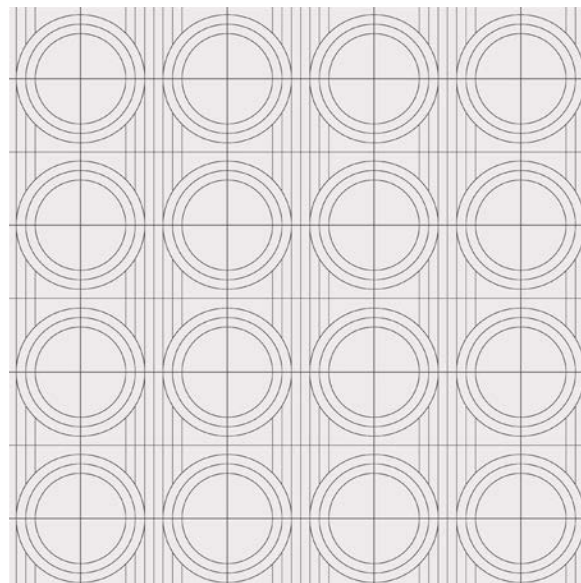

Petite 12"x12"
Grande 24"x24"

WHAT GOES AROUND B

Petite 12"x12"
Grande 24"x24"

WHAT GOES AROUND C

Petite 12"x12"
Grande 24"x24"

WHAT GOES AROUND C

Shown in: Impero Matte
Grout: Warm Gray

Grande Scale 24x24