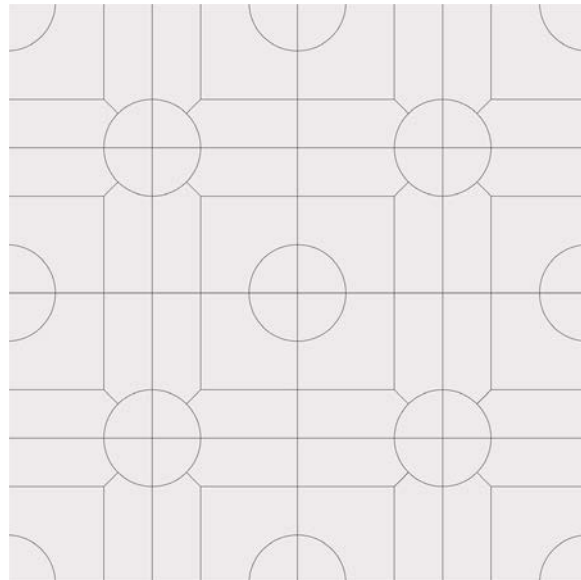

NOT SO BASIC B

Petite 9"x9"
Modest 12"x12"
Grande 16"x16"
Titan 24"x24"