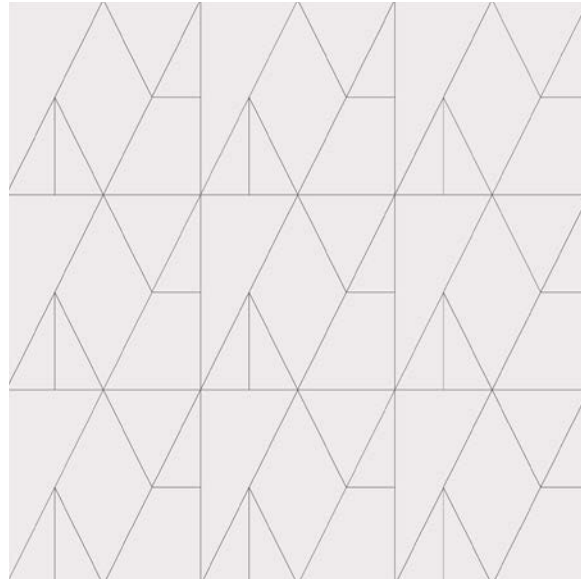

NOTE TO SELF A

Petite 9⁵/₁₆"x9⁵/₁₆"
Modest 14¹/₂"x14¹/₂"
Grande 22¹/₁₆"x22¹/₁₆"