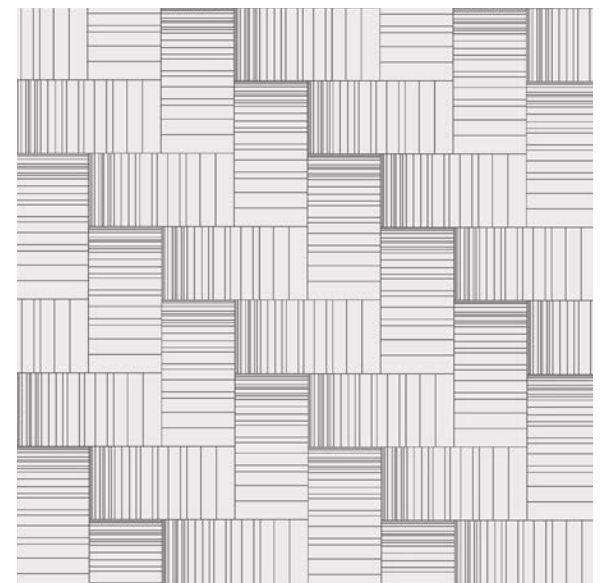

TURNING POINT D
 Shown in: Pearl Matte
 Grout: Charcoal

Grande Scale 12x24

TURNING POINT A
 Grande 12"x24"

TURNING POINT C
 Grande 12"x24"

TURNING POINT E
 Grande 12"x24"

TURNING POINT F
 Grande 12"x24"

WHAT GOES AROUND A