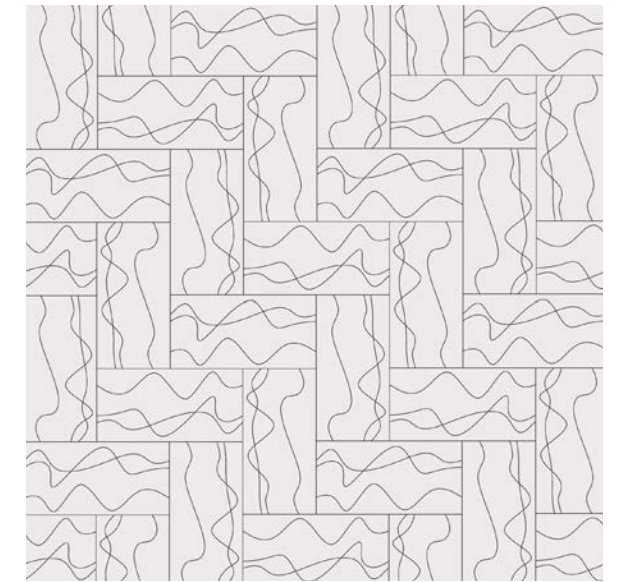

Grande Scale 12x24

ENJOY THE JOURNEY A
Grande 24"x24"

ENJOY THE JOURNEY C
Grande 24"x24"

HIGH FREQUENCY A
Grande 12"x24"

HIGH FREQUENCY C
Grande 12"x24"

FEARLESS A
 Shown in: Dove Matte
 Grout: Charcoal
 Grande Scale 12x24