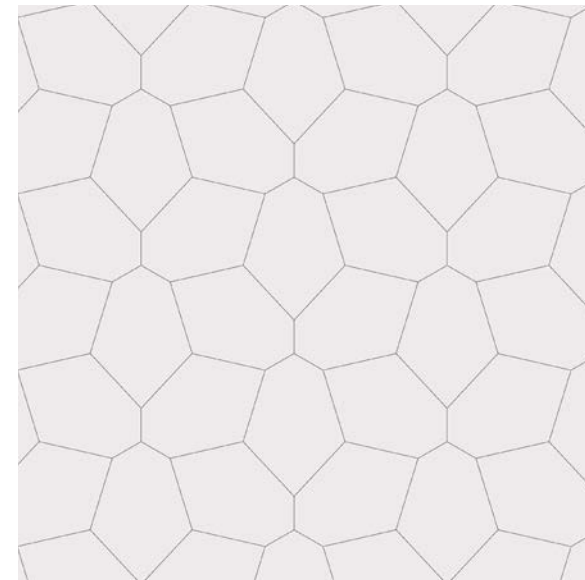

BRIGHT SIDE A
Petite - 4¹¹/₁₆"x6⁷/₁₆" | Modest - 7¹³/₁₆"x10¹⁵/₁₆"
Grande - 12⁷/₁₆"x17⁵/₁₆" | Titan - 21¹/₈"x29⁷/₁₆"