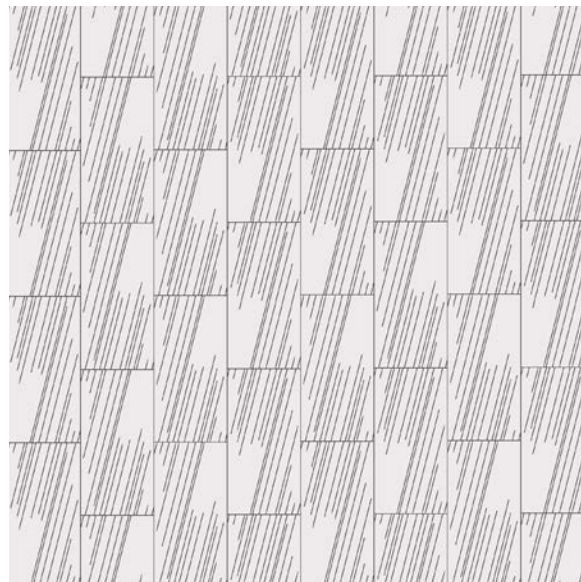

FEARLESS A
 Grande 12"x24"

FEARLESS C
 Grande 12"x24"

FEARLESS E
 Grande 12"x24"

REFLECTION A
Grande 12"x24"

REFLECTION C
Grande 12"x24"

REFLECTION D
Grande 12"x24"

REFLECTION C
Shown in: Rose Matte
Grout: Bronze
Grande Scale 12x24