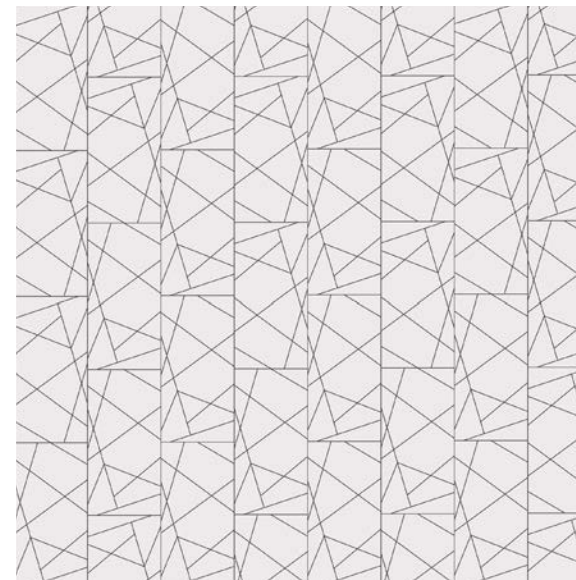

FEARLESS C
Grande 12"x24"