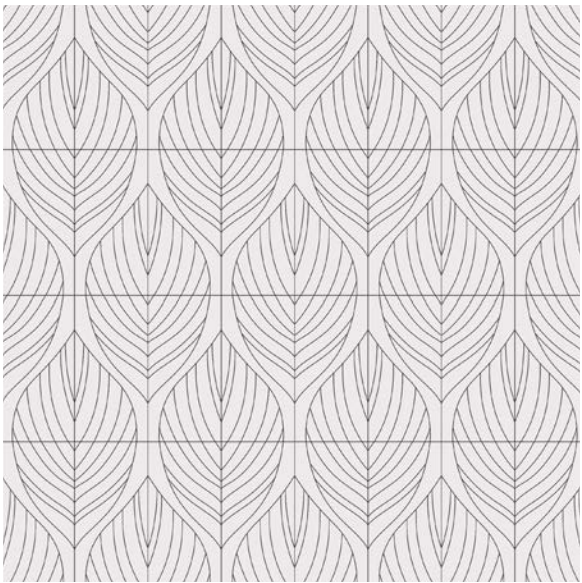

AHEAD OF THE CURVE A
Grande 12"x24"