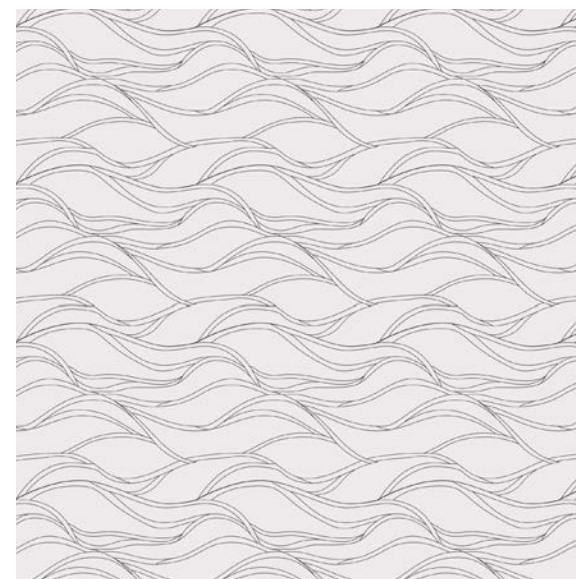

WIND & WAVE A
Grande 20"x23"