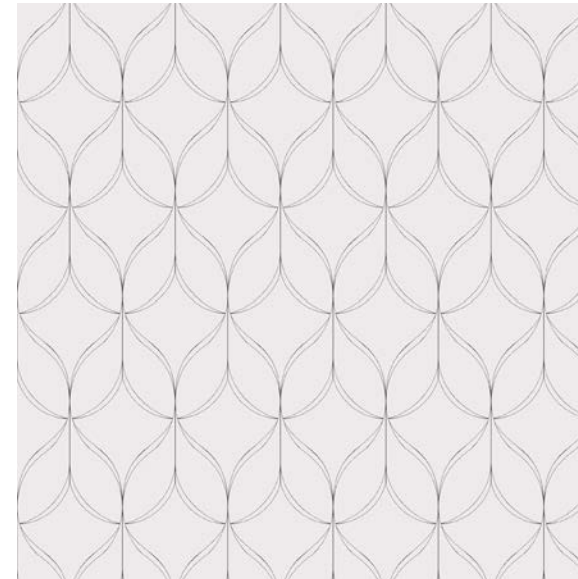

THROUGH THICK AND THIN A
Modest - 8 1/8" x 16 3/16" | Grande - 12 1/2" x 24 1/16"
Titan - 16 1/2" x 32 1/4"