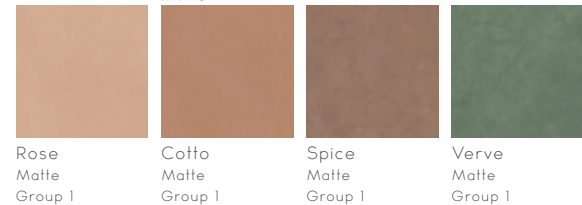

azzurro pastello c. 300

azzurro polvere c. 310

azzurro caraibi c. 320

blu avio c. 330

blu denim c. 340

blu zaffiro c. 350

verde salvia c. 400

verde smeraldo c. 410

verde prato c. 420

verde pino c. 430

rosa cipria c. 500

viola ametists c. 530

rosso oriente c. 550

rosso mattone c. 580

giallo vaniglia c. 600

DISCLAIMER: THERE MAY BE SOME VARIATION IN THE ACTUAL PRODUCT COLORS DUE TO THE INHERENT NATURE OF THE PHOTOGRAPHIC AND PRINTING PROCESS.
GROUTS SHOWN ARE RECOMMENDED BUT NOT REQUIRED. PLEASE CONTACT A REPRESENTATIVE FOR SAMPLES BEFORE ORDERING.

WATERJET COLOR PALETTE

Audrey
Lane

Our multi-color porcelain collection has been carefully selected for its highest resolution visual quality and technical performance characteristics. Many colors are available in a range of finishes. Please visit audreylane.com to see additional field tile sizes.

MARBLE

Nero
Matte & Polished
Group 1

SOLID

TEXTILE

GLASS

TERRAZZO

WOOD

TRAVERTINE