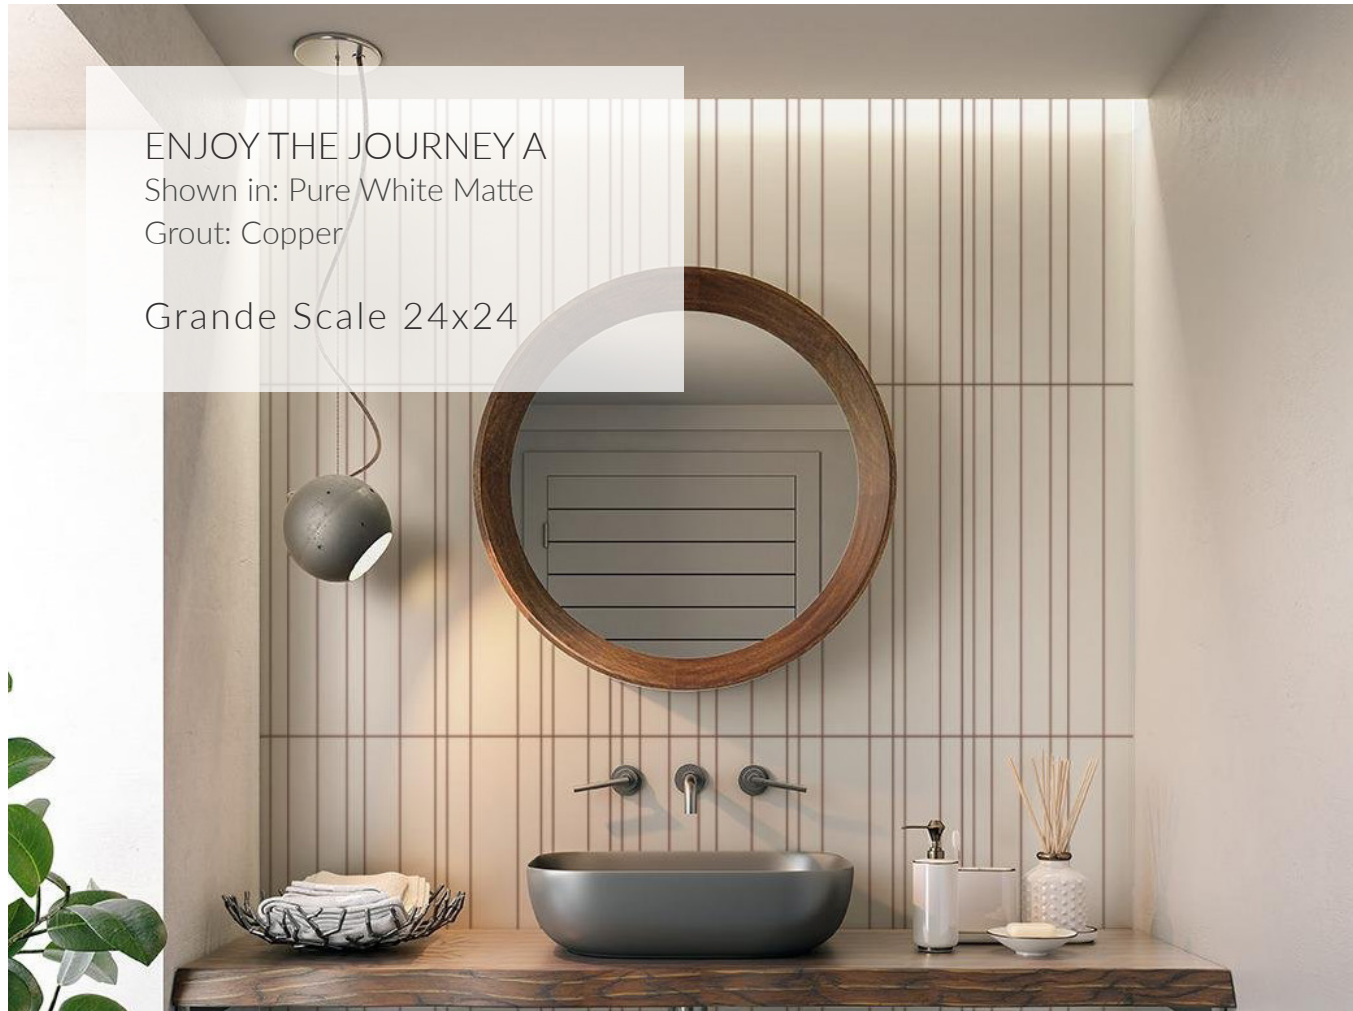

ENJOY THE JOURNEY A
Shown in: Pure White Matte
Grout: Copper

Grande Scale 24x24