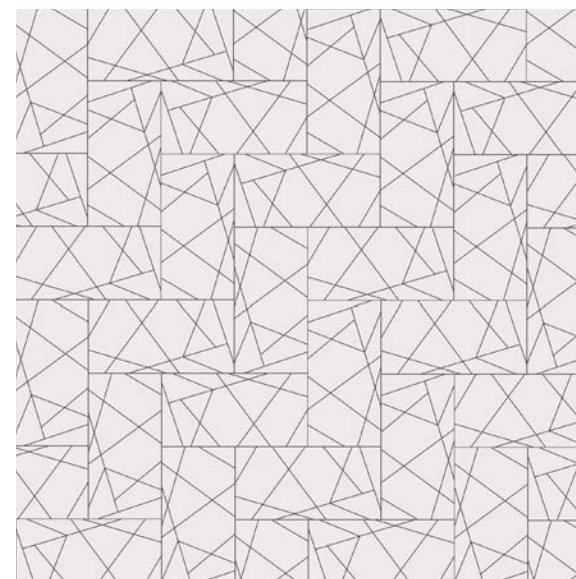

ENJOY THE JOURNEY C
Grande 24"x24"

HIGH FREQUENCY A
Grande 12"x24"

HIGH FREQUENCY C
Grande 12"x24"

FEARLESS A
 Shown in: Dove Matte
 Grout: Charcoal
 Grande Scale 12x24

FEARLESS A
 Grande 12"x24"

FEARLESS C
 Grande 12"x24"