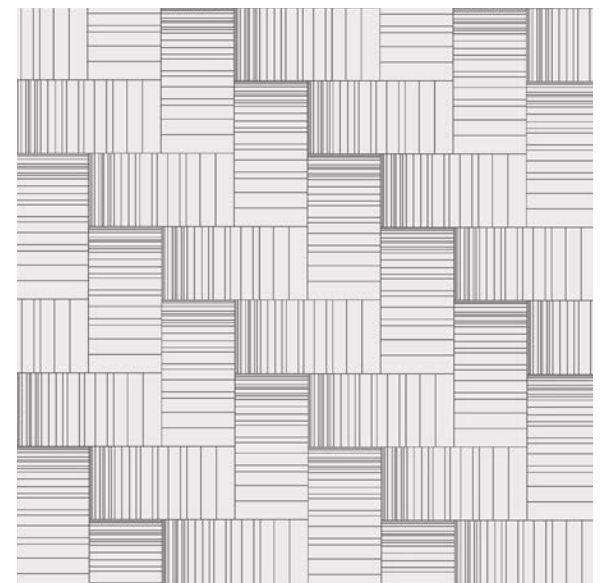

Grande Scale 12x24

TURNING POINT A
 Grande 12"x24"

TURNING POINT C
 Grande 12"x24"

TURNING POINT E
 Grande 12"x24"

TURNING POINT F
 Grande 12"x24"

WHAT GOES AROUND A

Petite 12"x12"
Grande 24"x24"

WHAT GOES AROUND B