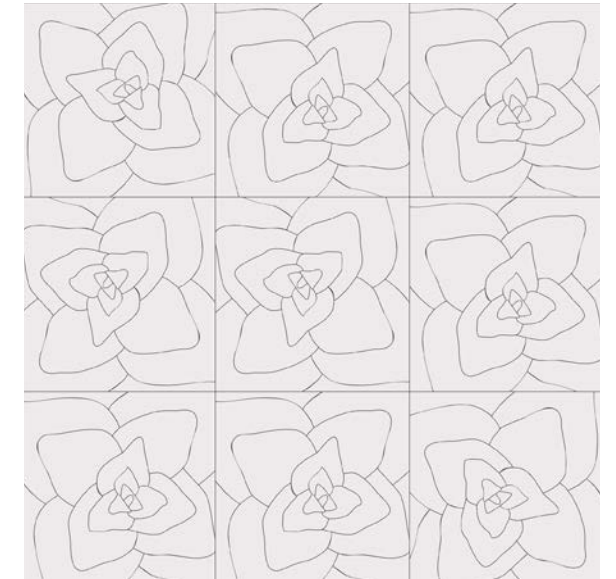

SMELL THE ROSES A
Modest - 11 3/8" x 11 3/8" | Grande - 22 3/4" x 22 3/4"