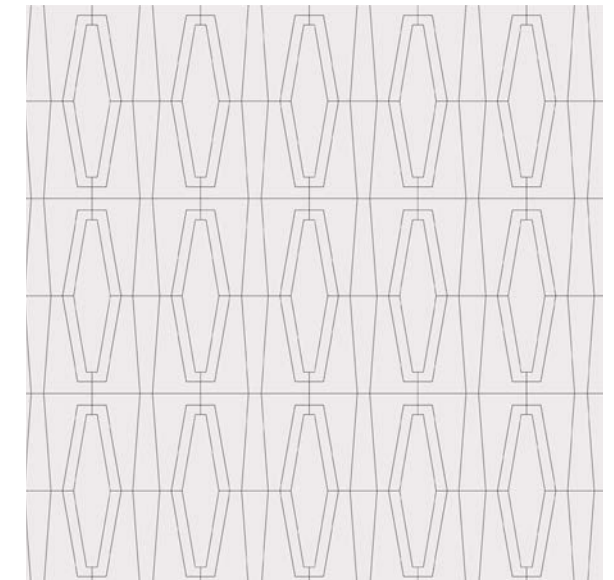

HEXING A

Petite - 5^{1/4}"x9^{7/16}" | Modest - 8"x14^{3/8}"
Grande - 12^{7/16}"x22^{3/16}" | Titan - 16^{1/4}"x29^{3/16}"