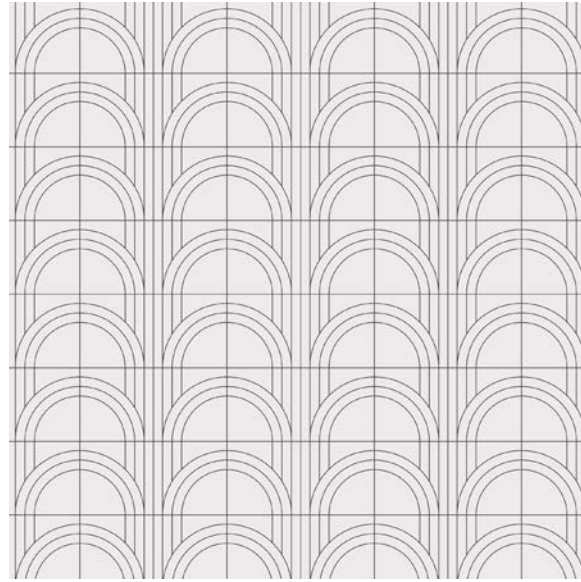

Grande Scale 12x24

TURNING POINT A
 Grande 12"x24"

TURNING POINT C
 Grande 12"x24"

TURNING POINT E
 Grande 12"x24"

TURNING POINT F
 Grande 12"x24"

WHAT GOES AROUND A

Petite 12"x12"
Grande 24"x24"

WHAT GOES AROUND B