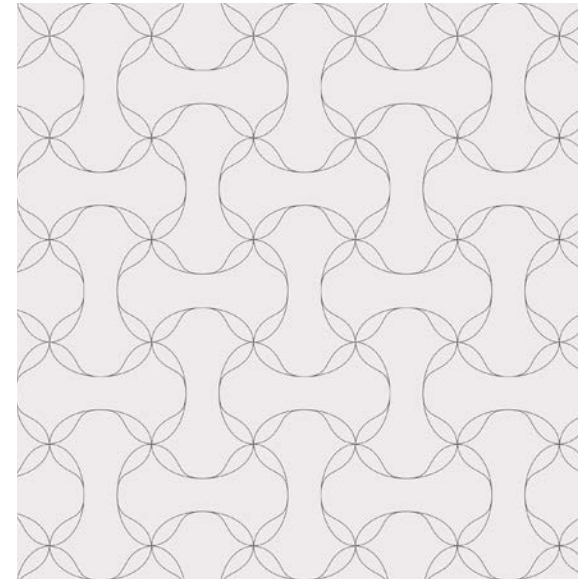

CLARITY A
Petite 8 3/16" x 13 3/4" | Modest 9 7/16" x 15 7/8"
Grande 12 3/8" x 21 3/16" | Titan 16 3/16" x 27 3/8"