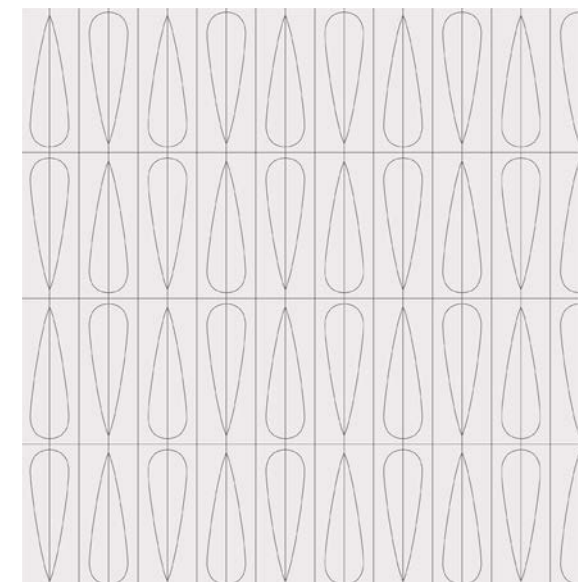

BUCKETLIST B
Petite - 4 1/2" x 11 1/4"
Modest - 5 3/4" x 14 7/16"
Grande - 7 1/2" x 17 7/16"
Titan - 9 1/8" x 22 13/16"