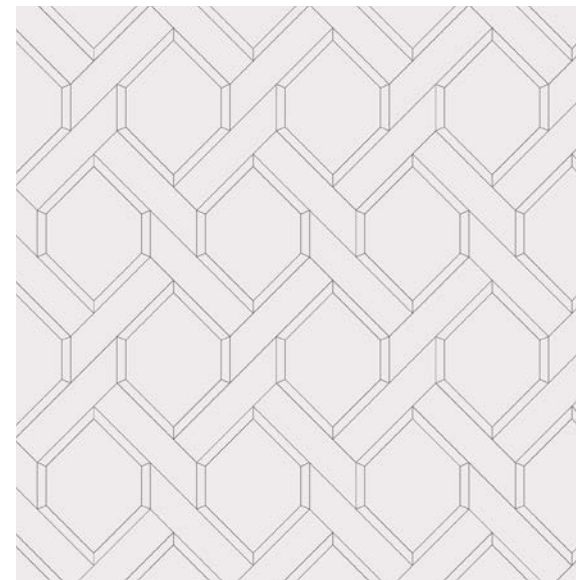

PERMA LINK A
Petite 9^{1/16}"x14^{3/8}"
Modest 12^{3/8}"x19^{1/16}"
Grande 18^{1/16}"x29^{3/8}"
Titan 24^{1/16}"x39^{3/8}"