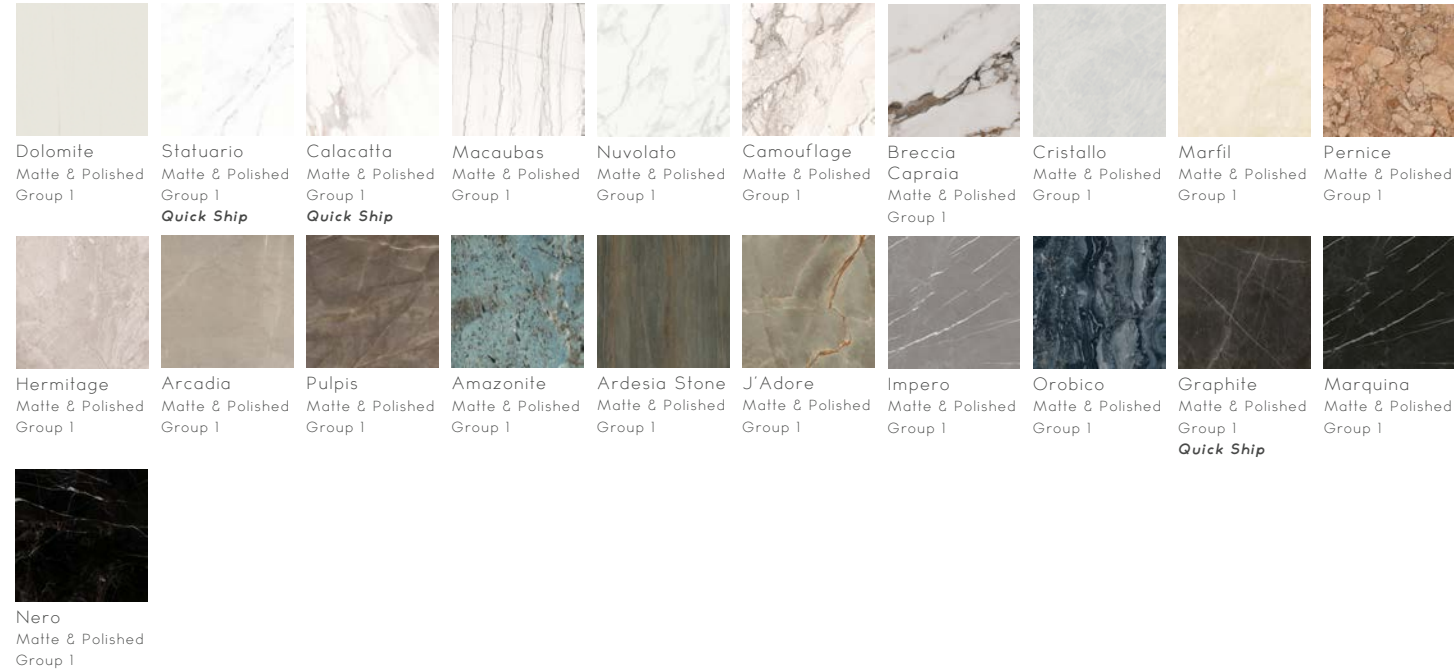

Petite 12"x12"
Grande 24"x24"

WHAT GOES AROUND C

Petite 12"x12"
Grande 24"x24"

WHAT GOES AROUND C

Shown in: Impero Matte
Grout: Warm Gray

Grande Scale 24x24

SKORD COLOR PALETTE

Audrey Lane

MARBLE

SOLID

TERRAZZO

SKORD COLOR PALETTE

Audrey Lane

SHELLSTONE

TRAVERTINE

METAL