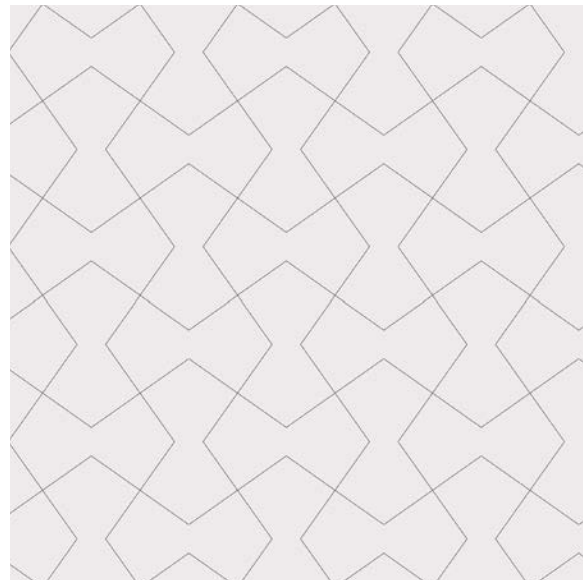

HAPPY THOUGHTS A

Petite 5¹/₄"x9" | Modest 8³/₁₆"x13¹³/₁₆"
Grande 12"x20⁵/₁₆" | Titan 16¹/₁₆"x27¹³/₁₆"