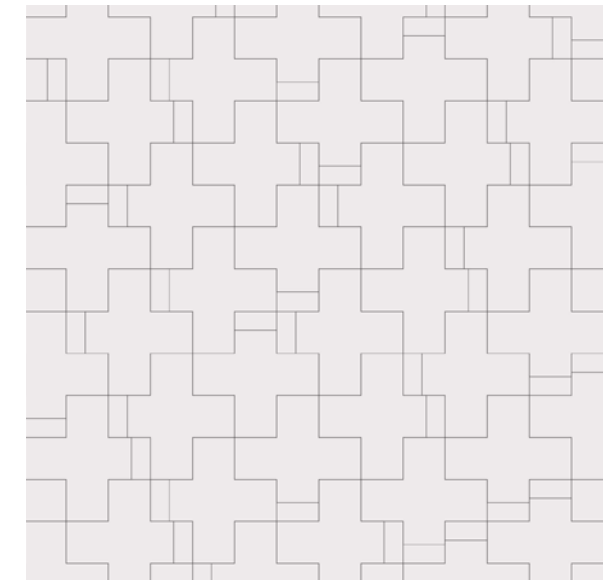

THINK POSITIVE B

Petite - 7^{7/16}"x7^{7/16}" | Modest - 10^{13/16}"x10^{13/16}"
Grande - 14^{3/4}"x14^{3/4}" | Titan - 22^{13/16}"x22^{13/16}"