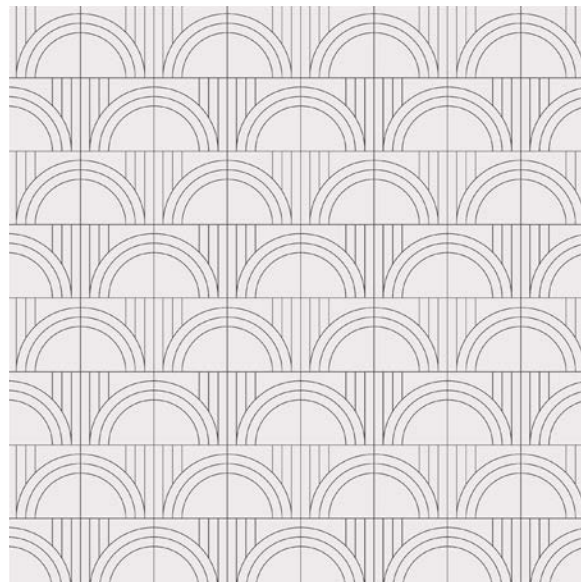

WHAT GOES AROUND B

Petite 12"x12"
Grande 24"x24"