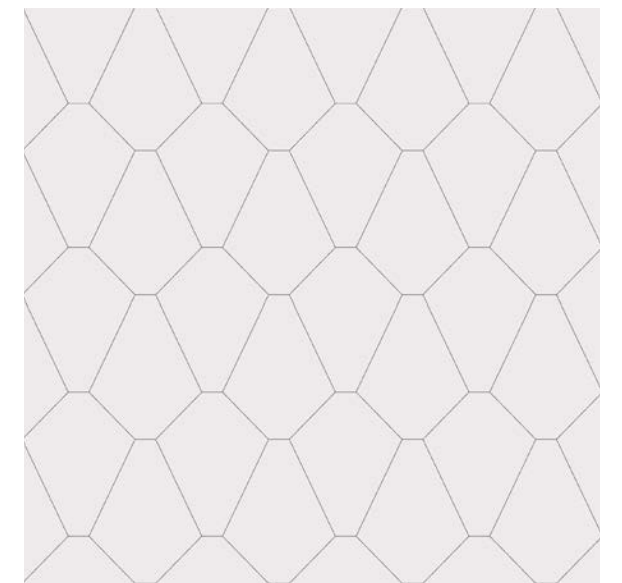

FRESH START A
Petite 5 13/16" x 7 13/16" | Modest 8 13/16" x 11 1/8"
Grande 13 7/8" x 17 7/8" | Titan 21 3/4" x 27 13/16"