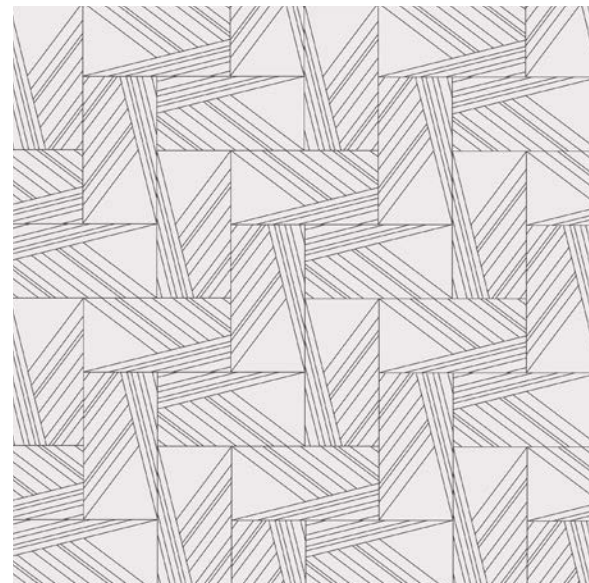

AROUND THE BEND E

Petite 12"x12" | Grande 24"x24"

MIND OVER MATTER A
Grande 12"x24"

MIND OVER MATTER C
Grande 12"x24"

MIND OVER MATTER D
Grande 12"x24"

MIND OVER MATTER F
Grande 12"x24"

MIND OVER MATTER C
Shown in: Pure White Matte
Grout: Warm Grey