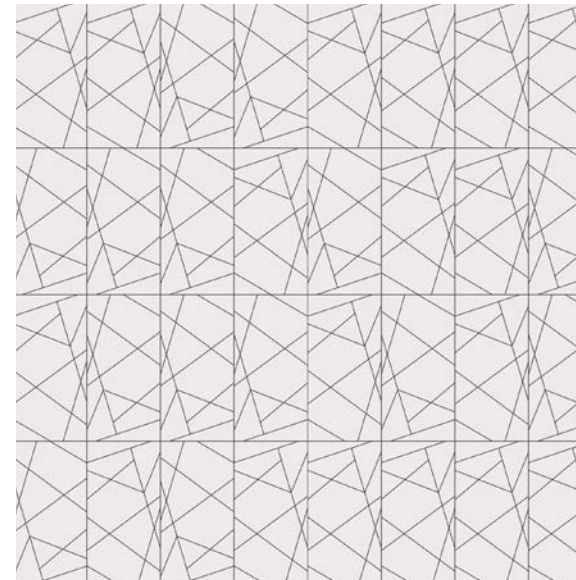

ENJOY THE JOURNEY C
Grande 24"x24"

HIGH FREQUENCY A
Grande 12"x24"

HIGH FREQUENCY C
Grande 12"x24"

FEARLESS A
 Shown in: Dove Matte
 Grout: Charcoal
 Grande Scale 12x24

FEARLESS A
 Grande 12"x24"

FEARLESS C
 Grande 12"x24"