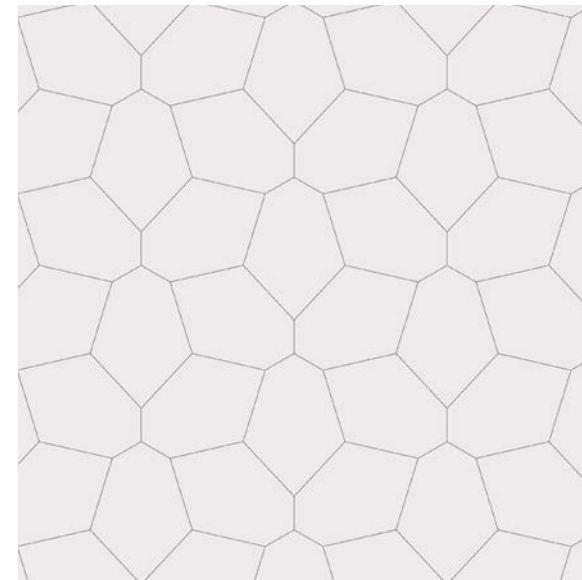

BRIGHT SIDE A

Petite - 4^{11/16}"x6^{1/16}" | Modest - 7^{13/16}"x10^{15/16}"
Grande - 12^{3/16}"x17^{3/8}" | Titan - 21^{1/8}"x29^{3/16}"