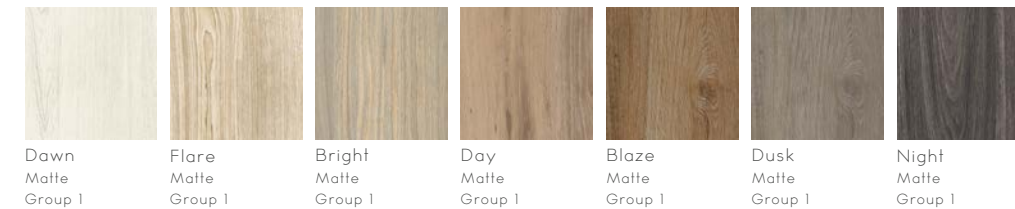

WATERJET COLOR PALETTE

Audrey
Lane

Our multi-color porcelain collection has been carefully selected for its highest resolution visual quality and technical performance characteristics. Many colors are available in a range of finishes. Please visit audreylane.com to see additional field tile sizes.

MARBLE

Nero
Matte & Polished
Group 1

SOLID

TEXTILE

GLASS

TERRAZZO

WOOD

TRAVERTINE