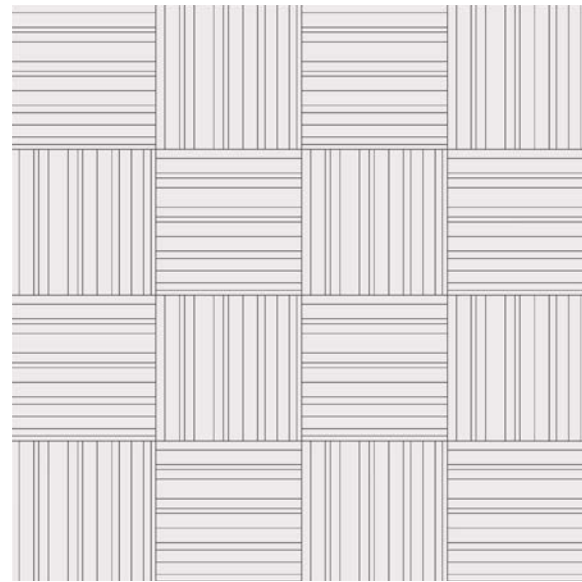

Grande Scale 12x24

ENJOY THE JOURNEY A
Shown in: Pure White Matte
Grout: Copper

Grande Scale 24x24

HIGH FREQUENCY A
Shown in: Mocha Matte
Grout: Biscuit

Grande Scale 12x24

ENJOY THE JOURNEY A
Grande 24"x24"