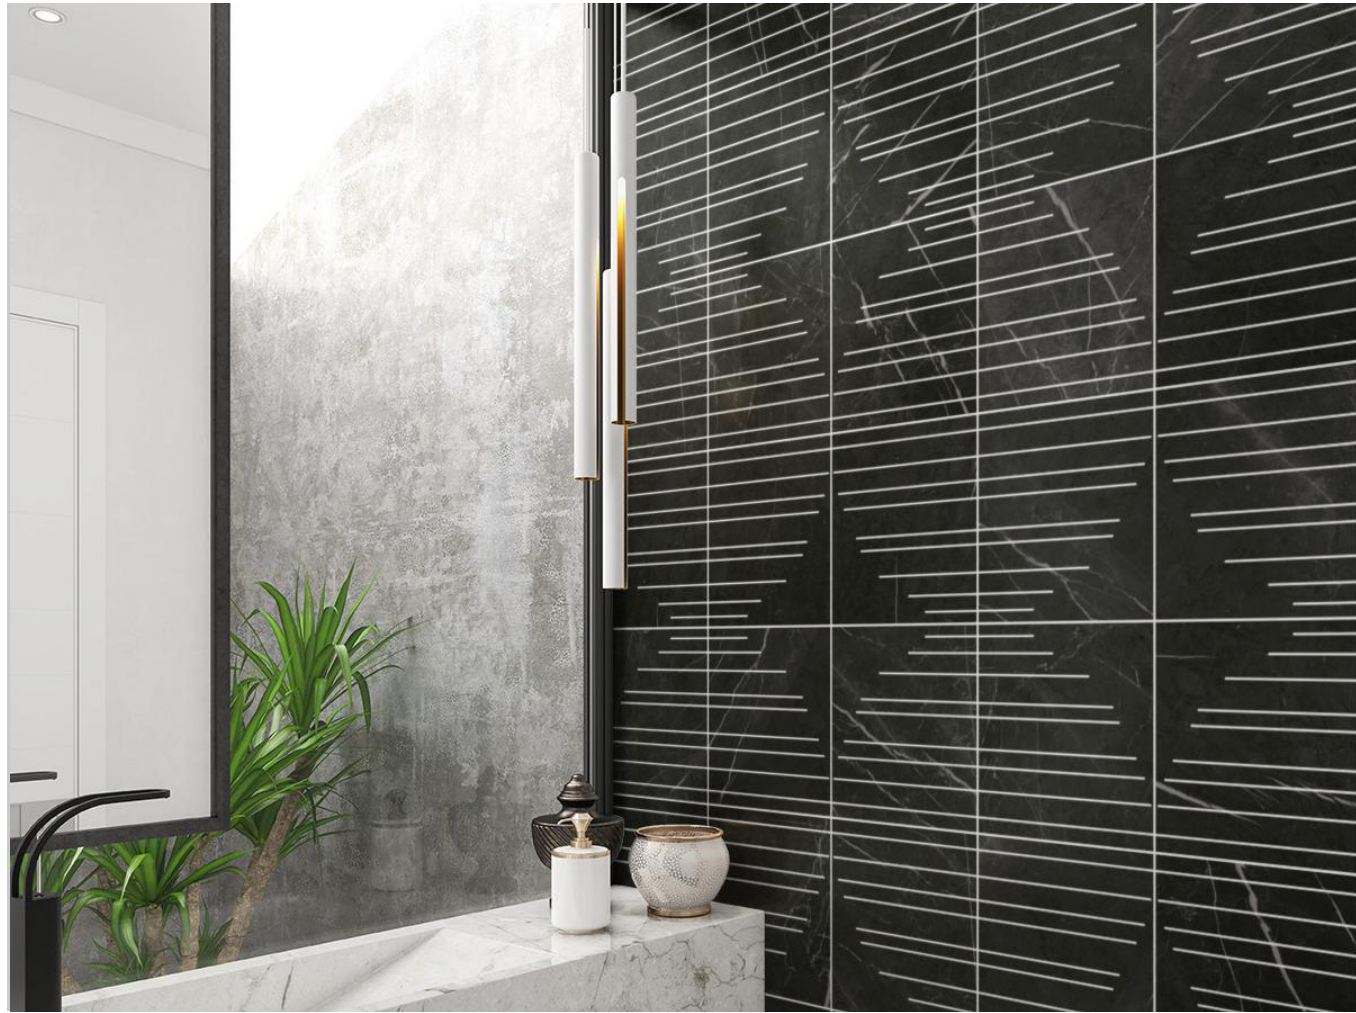

Petite Scale 12x12

SKØRD

AHEAD OF THE CURVE A
Shown in: Terrazzo Small Matte
Grout: Sahara Beige
Grande Scale 12x24

AHEAD OF THE CURVE A
Grande 12"x24"

AROUND THE BEND A

Shown in: Marquina Matte
Grout: Frost