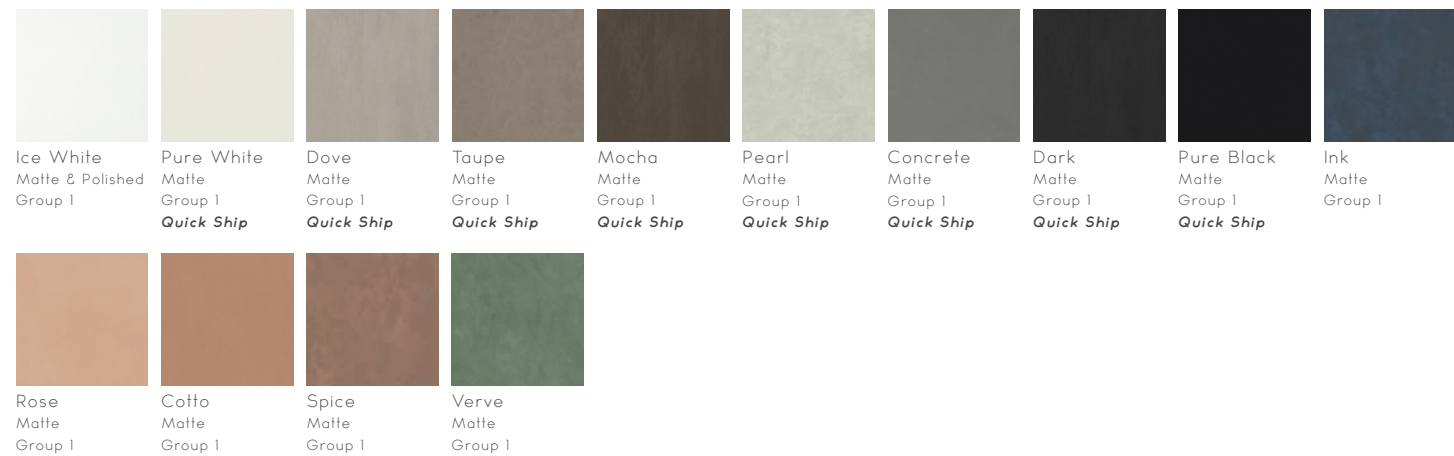

MARBLE

SOLID

TERRAZZO

SKORD COLOR PALETTE

Audrey Lane

SHELLSTONE

TRAVERTINE

METAL