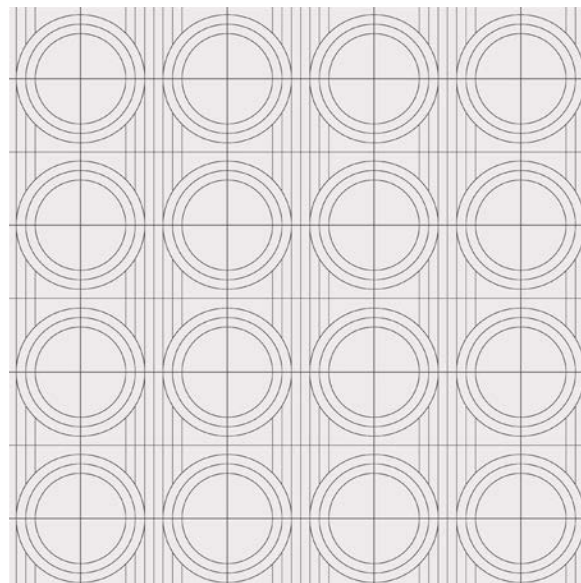

WHAT GOES AROUND C

Petite 12"x12"
Grande 24"x24"

WHAT GOES AROUND C

Shown in: Impero Matte
Grout: Warm Gray

Grande Scale 24x24