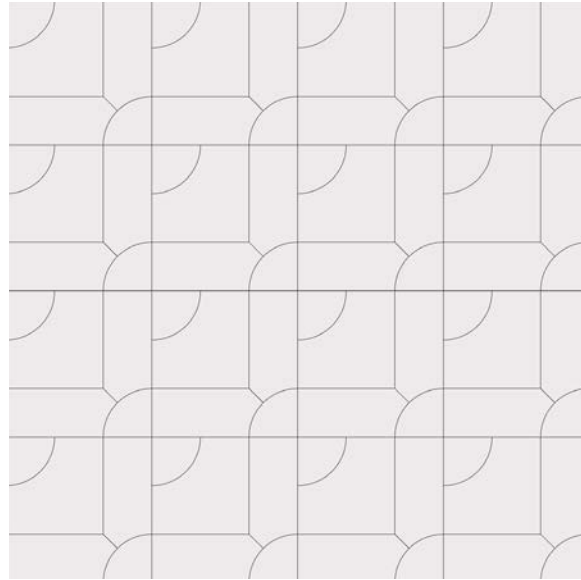

NOT SO BASIC A

Petite 9"x9"
Modest 12"x12"
Grande 16"x16"
Titan 24"x24"