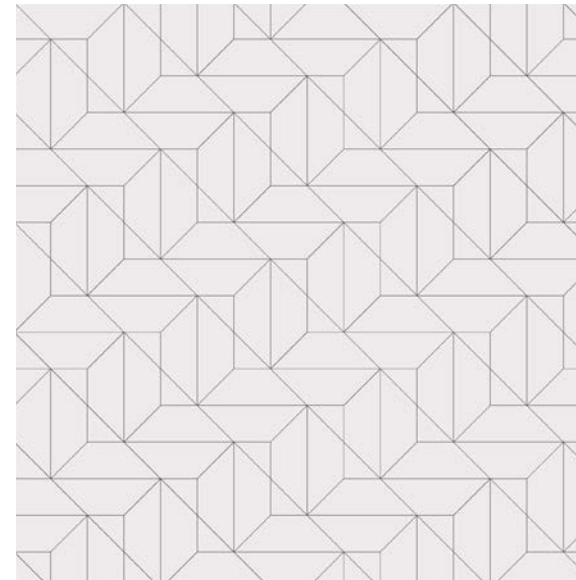

ALONG THE WAY A
Petite 7"x7"
Modest 9^{3/8}"x9^{3/8}"
Grande 13"x13"
Titan 22^{1/4}"x22^{1/4}"