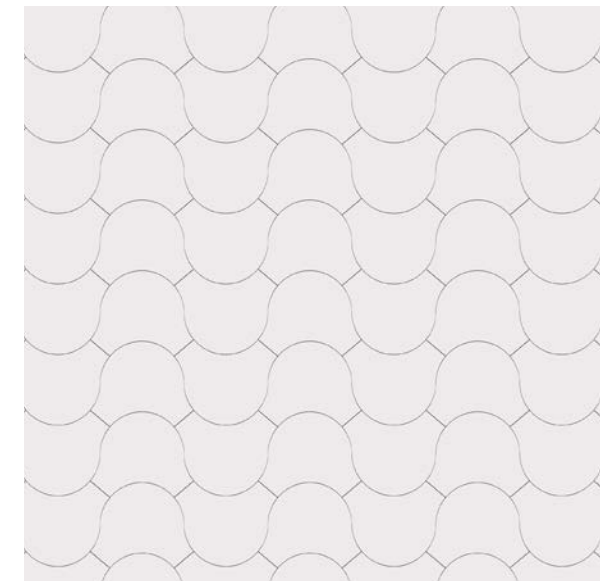

WORD OF MOUTH A
Petite - 4 1/8" x 5 1/8" | Modest - 5 13/16" x 6 7/8"
Grande - 8 3/8" x 10 1/8" | Titan - 16 3/4" x 19 13/16"