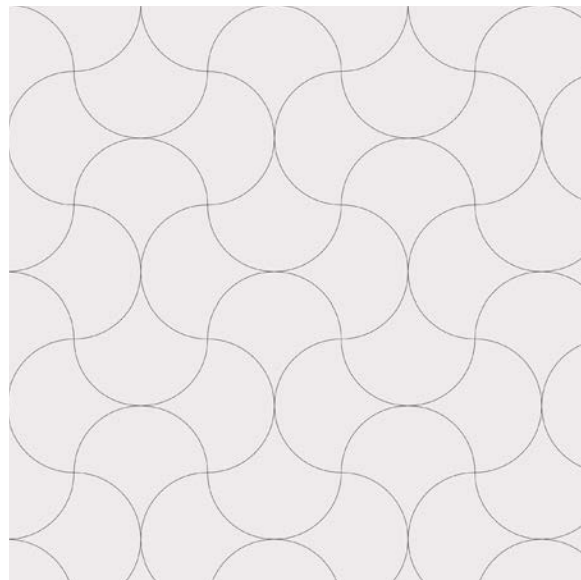

FISH SCALE B
Petite - 8^{13⁄16}"x8^{13⁄16}"
Modest - 13^{3⁄16}"x13^{3⁄16}"
Grande - 16^{5⁄16}"x16^{5⁄16}"
Titan - 26^{5⁄16}"x26^{5⁄16}"