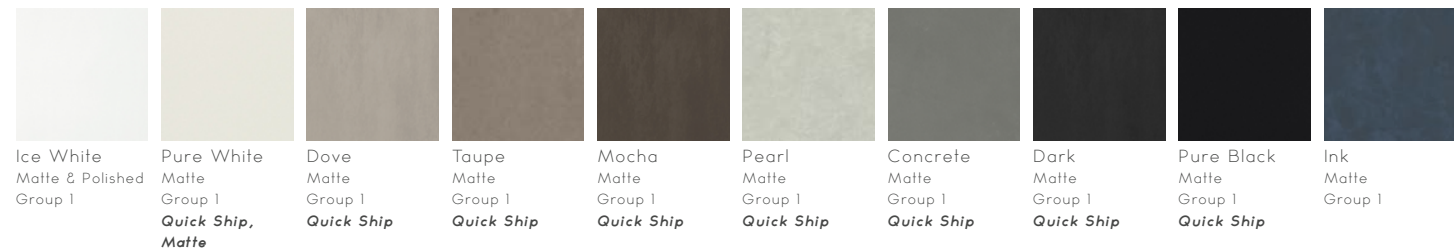

WATERJET COLOR PALETTE

Audrey
Lane

Our multi-color porcelain collection has been carefully selected for its highest resolution visual quality and technical performance characteristics. Many colors are available in a range of finishes. Please visit audreylane.com to see additional field tile sizes.

MARBLE

SOLID

TEXTILE

GLASS

TERRAZZO

WOOD

TRAVERTINE

FOR WATERJET PATTERNS, QUICK SHIP COLORS 4-6 WEEK LEAD TIME, ALL OTHER COLORS 10-12 WEEKS

DISCLAIMER: THERE MAY BE SOME VARIATION IN THE ACTUAL PRODUCT COLORS DUE TO THE INHERENT NATURE OF THE PHOTOGRAPHIC AND PRINTING PROCESS. PLEASE CONTACT A REPRESENTATIVE FOR SAMPLES BEFORE ORDERING.

audreylane.com