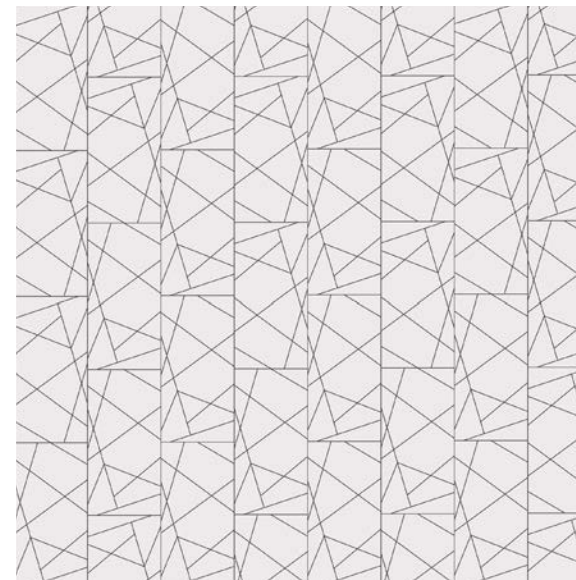

ENJOY THE JOURNEY C
Grande 24"x24"

HIGH FREQUENCY A
Grande 12"x24"

HIGH FREQUENCY C
Grande 12"x24"

FEARLESS A
 Shown in: Dove Matte
 Grout: Charcoal
 Grande Scale 12x24

FEARLESS A
 Grande 12"x24"

FEARLESS C
 Grande 12"x24"