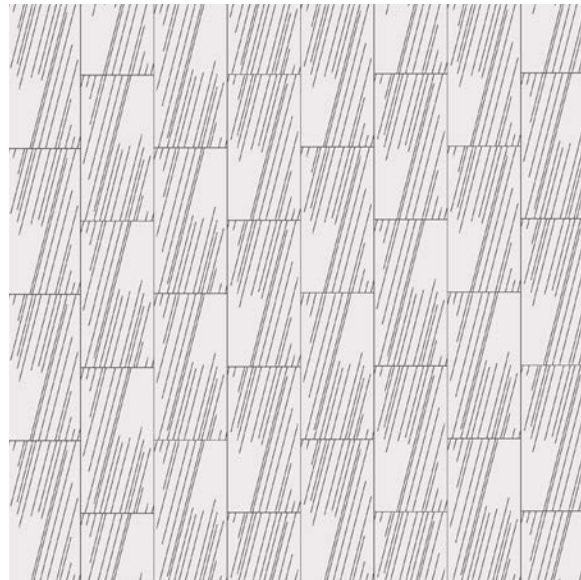

REFLECTION C
Grande 12"x24"