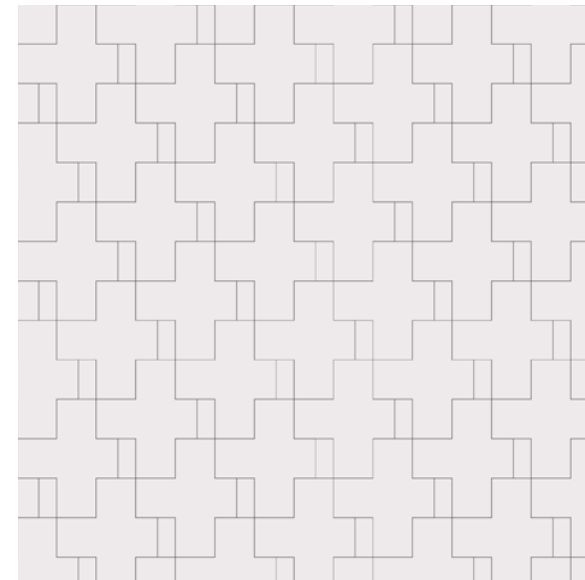

THINK POSITIVE A

Petite - 7^{7/16}"x7^{7/16}" | Modest - 10^{13/16}"x10^{13/16}"
Grande - 14^{3/4}"x14^{3/4}" | Titan - 22^{13/16}"x22^{13/16}"