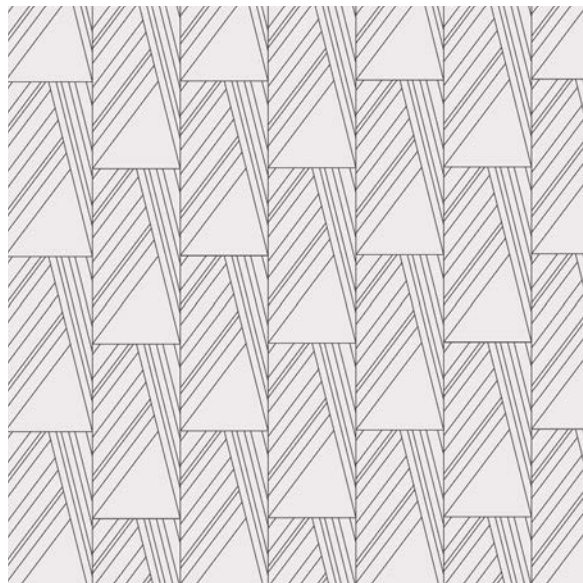

AROUND THE BEND E

Petite 12"x12" | Grande 24"x24"

MIND OVER MATTER A
Grande 12"x24"

MIND OVER MATTER C
Grande 12"x24"

MIND OVER MATTER D
Grande 12"x24"

MIND OVER MATTER F
Grande 12"x24"

MIND OVER MATTER C
Shown in: Pure White Matte
Grout: Warm Grey