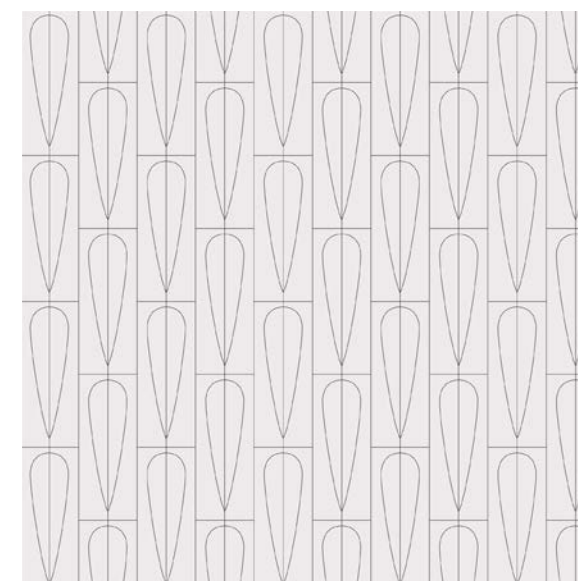

BUCKETLIST C
Petite - 4 1/2" x 11 1/4"
Modest - 5 3/4" x 14 7/16"
Grande - 7 1/2" x 17 7/16"
Titan - 9 1/8" x 22 13/16"