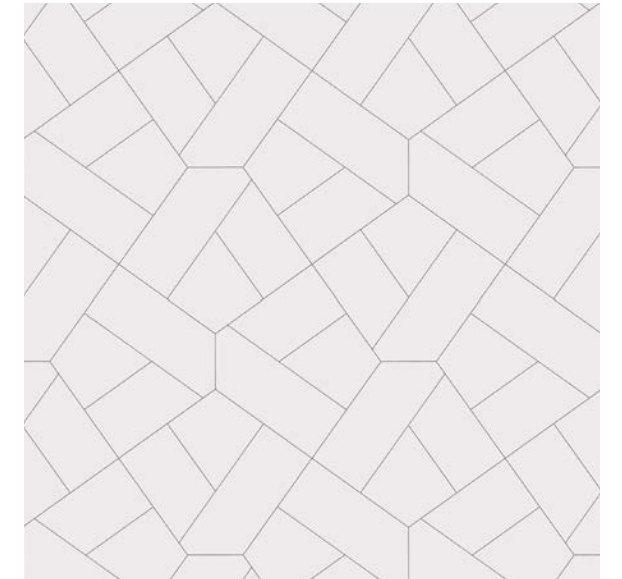

DAY DREAMER A
Petite 15 7/16" x 15 7/16" | Modest 17 13/16" x 17 13/16"
Grande 24" x 24" | Titan 29 7/16" x 29 7/16"