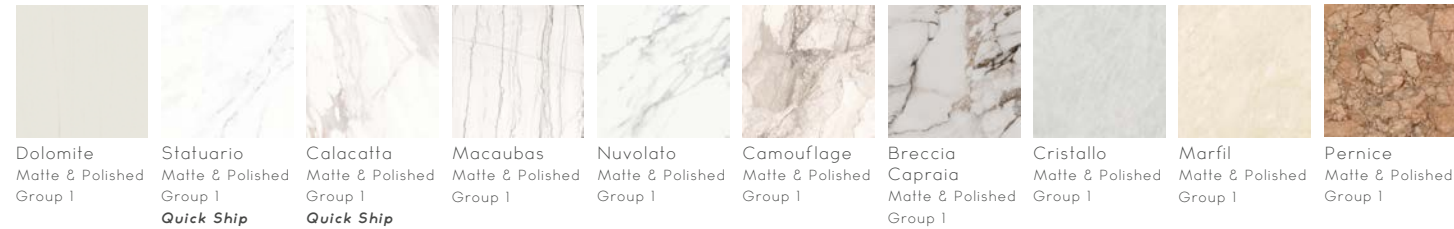

WATERJET COLOR PALETTE

Audrey
Lane

Our multi-color porcelain collection has been carefully selected for its highest resolution visual quality and technical performance characteristics. Many colors are available in a range of finishes. Please visit audreylane.com to see additional field tile sizes.

MARBLE