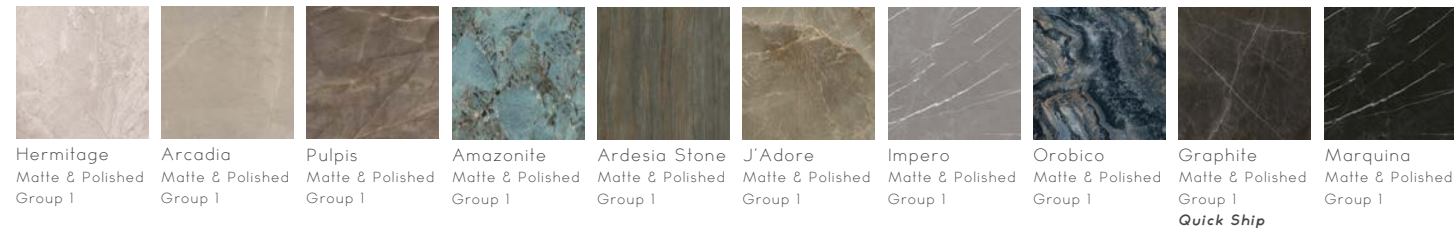

WATERJET COLOR PALETTE

Audrey
Lane

Our multi-color porcelain collection has been carefully selected for its highest resolution visual quality and technical performance characteristics. Many colors are available in a range of finishes. Please visit audreylane.com to see additional field tile sizes.

MARBLE