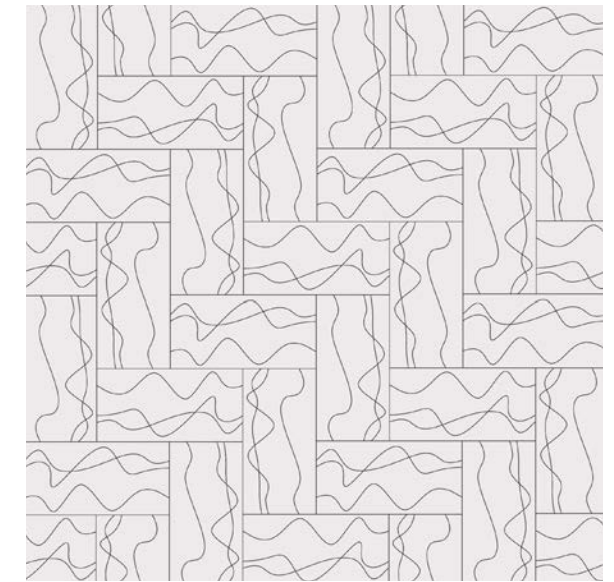

HIGH FREQUENCY C
Grande 12"x24"