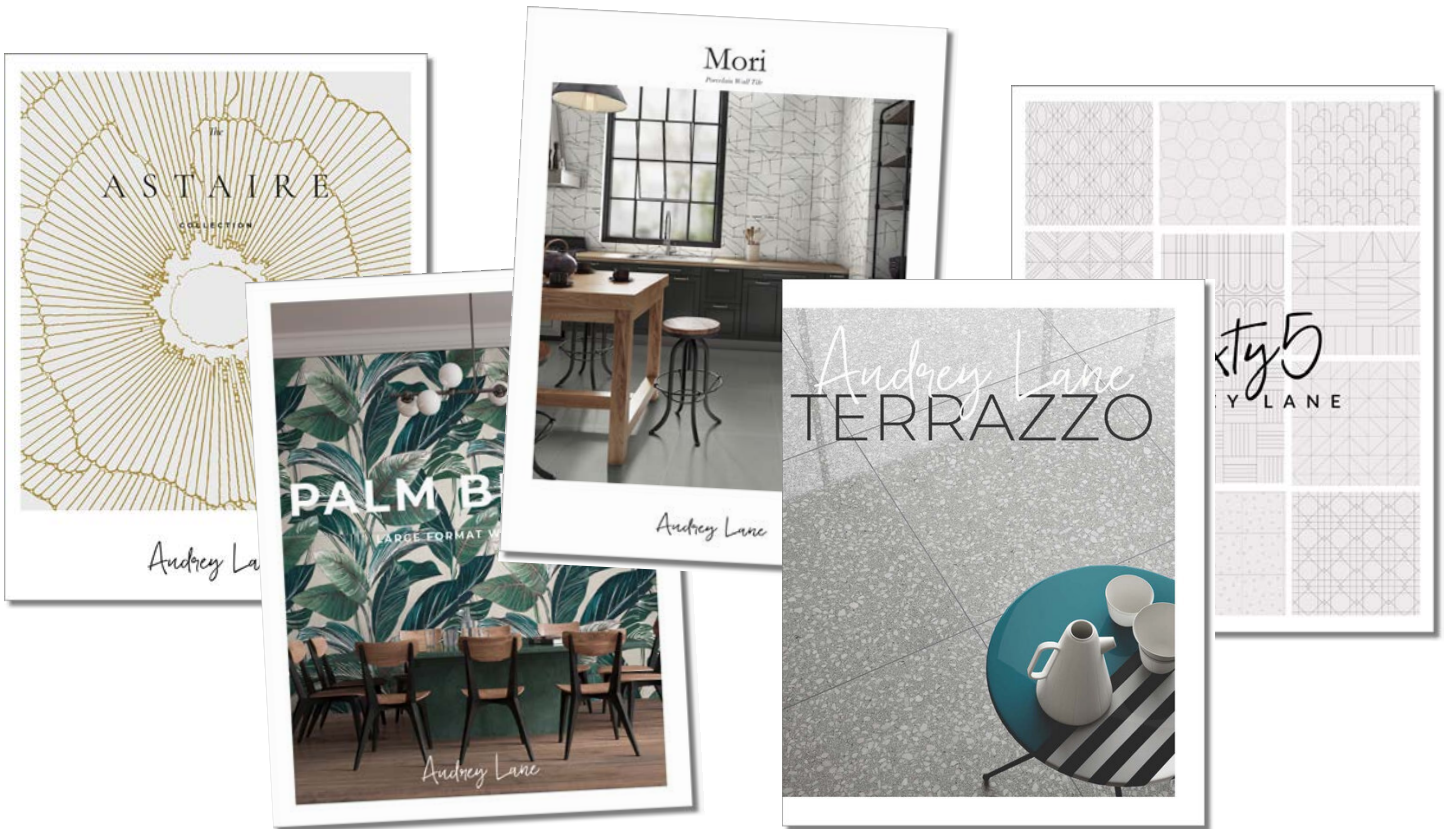

GRAB & GO PRESENTATION SET

Audrey Lane
GRAB & GO

SET INCLUDES:

Loose samples, swatch cards & catalogs of our current products

CATALOGS

ARCHTECTORAL CHIP SET

- | | |
|--------------------------|-----------------------------|
| Dove Matte | Calcatta Matte |
| Taupe Matte | Statuario Matte |
| Mocha Matte | Nero Matte |
| Pearl Matte | Graphite Matte |
| Concrete Matte | Dolomite Matte |
| Dark Matte | Marfil Matte |
| Rose Matte | Marquina Matte |
| Cotto Matte | Impero Matte |
| Ice White Matte | Arcadia Matte |
| Pure White Matte | Pulpis Matte |
| Pure Black Matte | Macaubas Matte |
| Spice Matte | Artic Gold |
| Verve Matte | Artic Silver |
| Ink Matte | Cotton |
| Shine Bianco Polished | Linen |
| Shine Bronzo Polished | Cloth |
| Shine Gris Polished | Wool |
| Shine Pale Blue Polished | Merino |
| Shine Acqua Polished | Silk |
| Mint Matte | Terrazzo Medium White Matte |
| Blaze Wood | Terrazzo Small White Matte |
| Bright Wood | Terrazzo Small Grey Matte |
| Dawn Wood | Terrazzo Medium Grey Matte |
| Day Wood | Terrazzo Small Dark Matte |
| Dusk Wood | Terrazzo Small Black Matte |
| Flare Wood | Terrazzo Medium Beige Matte |
| Night Wood | |

SET INCLUDES:

1 each loose 4x4 matte & Shine samples, option to add lucite boxes

PALETTE SWATCH CARD SET

SET INCLUDES:
54 color swatch card set & 3 Lucite boxes