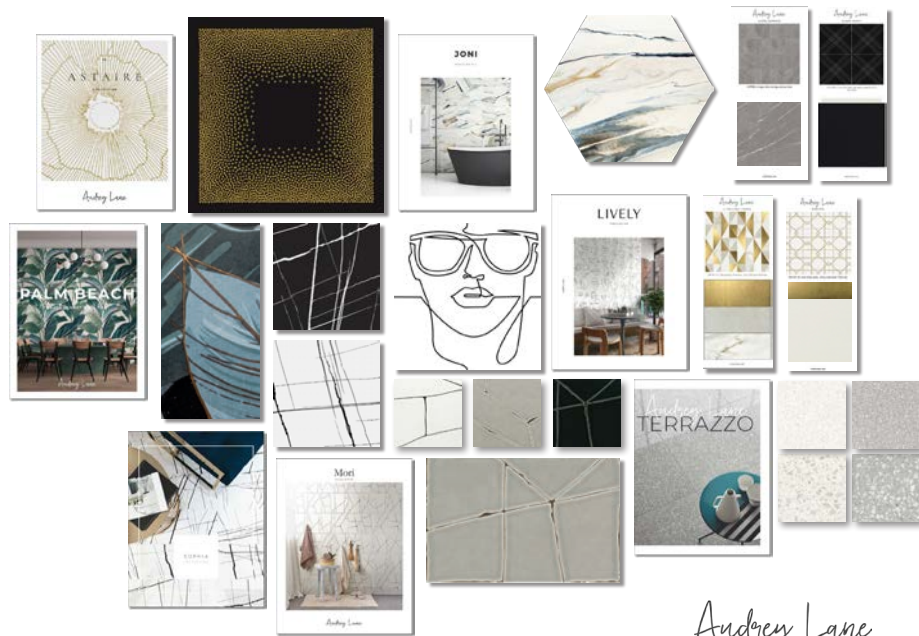

MAGNETIC
Graphite Matte, Arcadia Matte, Artichoke Gold

NOT SO BASIC
Calacatta Matte, Impero Matte, Marquina Matte

CLARITY
Calacatta Polished & Antique Mirror

BY ALL MEANS
Calacatta Matte, Cotton Matte

MODERN OVERLAY
Calacatta Matte, Blaze Wood, & Bright Wood

WATERJET SWATCH CARD SET OF 18

SET INCLUDES:

Select from Waterjet and/or March Thee Water Jet Collections in quick ship colors, optional lucite box(s)

SKORD SWATCH CARD SET OF 18

SET INCLUDES:

Select from Skord, March Thee, Brianna Michelle Skord Collections in quick ship colors, optional lucite box(s)

GRAB & GO PRESENTATION SET

Audrey Lane
GRAB & GO

SET INCLUDES:

Loose samples, swatch cards & catalogs of our current products

CATALOGS

ARCHTECTORAL CHIP SET

- | | |
|--------------------------|-----------------------------|
| Dove Matte | Calcatta Matte |
| Taupe Matte | Statuario Matte |
| Mocha Matte | Nero Matte |
| Pearl Matte | Graphite Matte |
| Concrete Matte | Dolomite Matte |
| Dark Matte | Marfil Matte |
| Rose Matte | Marquina Matte |
| Cotto Matte | Impero Matte |
| Ice White Matte | Arcadia Matte |
| Pure White Matte | Pulpis Matte |
| Pure Black Matte | Macaubas Matte |
| Spice Matte | Artic Gold |
| Verve Matte | Artic Silver |
| Ink Matte | Cotton |
| Shine Bianco Polished | Linen |
| Shine Bronzo Polished | Cloth |
| Shine Gris Polished | Wool |
| Shine Pale Blue Polished | Merino |
| Shine Acqua Polished | Silk |
| Mint Matte | Terrazzo Medium White Matte |
| Blaze Wood | Terrazzo Small White Matte |
| Bright Wood | Terrazzo Small Grey Matte |
| Dawn Wood | Terrazzo Medium Grey Matte |
| Day Wood | Terrazzo Small Dark Matte |
| Dusk Wood | Terrazzo Small Black Matte |
| Flare Wood | Terrazzo Medium Beige Matte |
| Night Wood | |

SET INCLUDES:

1 each loose 4x4 matte & Shine samples, option to add lucite boxes

PALETTE SWATCH CARD SET

SET INCLUDES:
54 color swatch card set & 3 Lucite boxes