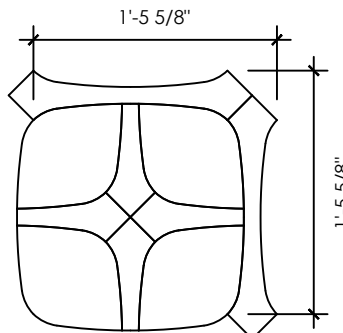

SCALE SELECTION:

Petite (0.76 sf/sheet)

Modest (1.19 sf/sheet)

Grande (1.92 sf/unit)

Titan (3.62 sf/ea, loose pieces)

SPECIAL NOTES:

Project Name:

Revision Date:

Total Area:

Notes: Images are not drawn to scale