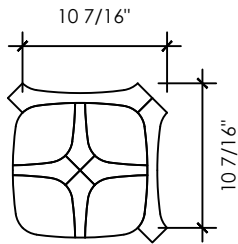

SCALE SELECTION:

Petite (0.76 sf/sheet)

Modest (1.19 sf/sheet)

Grande (1.92 sf/unit)

Titan (3.62 sf/ea, loose pieces)

SPECIAL NOTES:

Project Name:

Revision Date:

Total Area:

Notes: Images are not drawn to scale