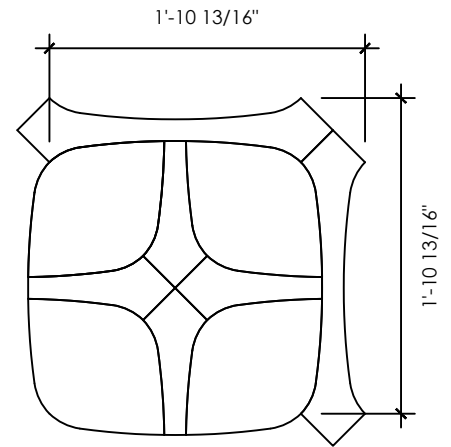

SCALE SELECTION:

Petite (0.76 sf/sheet)

Modest (1.19 sf/sheet)

Grande (1.92 sf/unit)

Titan (3.62 sf/ea, loose pieces)

SPECIAL NOTES:

Project Name:

Revision Date:

Total Area:

Notes: Images are not drawn to scale