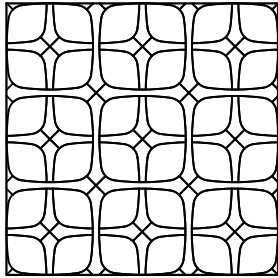

Modern Overlay

COLOR & FINISH SELECTION:

Color A: _____ Matte
 Polished

Color B: _____ Matte
 Polished

Color C: _____ Matte
 Polished

Color D: _____ Matte
 Polished

PATTERN SELECTION:

Pattern A, 1-4 Colors

SCALE SELECTION:

Petite (0.76 sf/sheet)

Modest (1.19 sf/sheet)

Grande (1.92 sf/unit)

Titan (3.62 sf/ea, loose pieces)

SPECIAL NOTES:

Project Name:

Revision Date:

Total Area:

Notes: Images are not drawn to scale