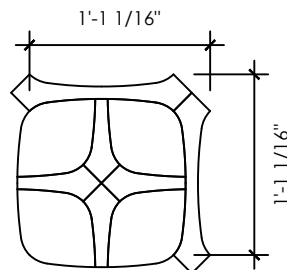

SCALE SELECTION:

Petite (0.76 sf/sheet)

Modest (1.19 sf/sheet)

Grande (1.92 sf/unit)

Titan (3.62 sf/ea, loose pieces)

SPECIAL NOTES:

Project Name:

Revision Date:

Total Area:

Notes: Images are not drawn to scale