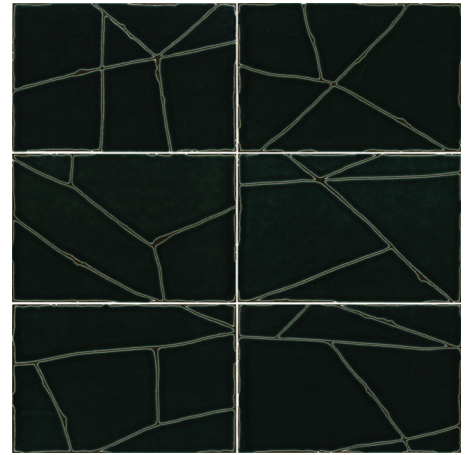

Mori

Porcelain Wall Tile

Audrey Lane

Mori White

8 x 12

Mori Grey

8 x 12

Mori Black

8 x 12

Mori

Porcelain Wall Tile

White

Grey

Black

8 x 12 x 3/8

Non Rectified