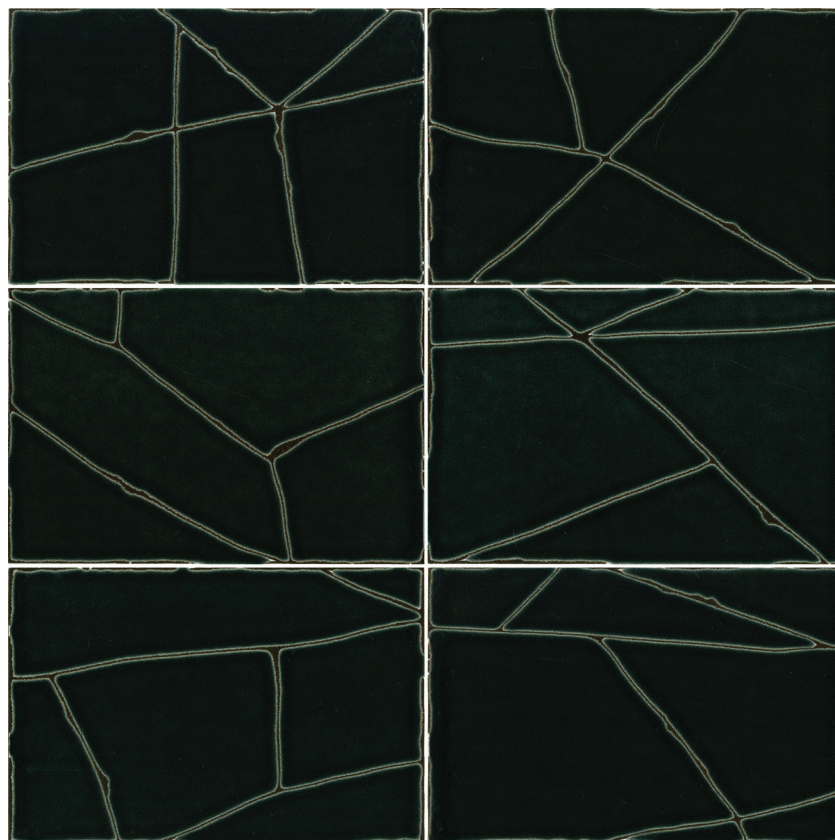

Mori

Porcelain Wall Tile

Audrey Lane

Mori White

8 x 12

Mori Grey

8 x 12

Mori Black

8 x 12

Mori

Porcelain Wall Tile

White

Grey

Black

8 x 12 x 3/8

Non Rectified