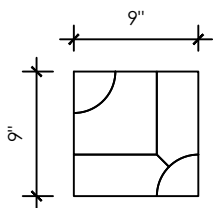

Pattern B - Rotate 90 degrees
1 to 4 Colors

Pattern C - Randomly Rotate
1 to 4 Colors

SCALE SELECTION:

Petite (0.56 sf/ea)

Modest (1.00 sf/ea)

Grande (1.78 sf/ea)

Titan (4.00 sf/ea)

SPECIAL NOTES:

Rep Email:

Scale:

Total Area:

Notes: Images are not drawn to scale