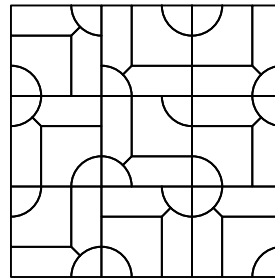

Not So Basic

COLOR & FINISH SELECTION:

Color A: _____ Matte
 _____ Polished

Color B: _____ Matte
 _____ Polished

Color C: _____ Matte
 _____ Polished

Color D: _____ Matte
 _____ Polished

PATTERN SELECTION:

Pattern A - Straight Pattern
1 to 4 Colors

Pattern B - Rotate 90 degrees
1 to 4 Colors

Pattern C - Randomly Rotate
1 to 4 Colors

SCALE SELECTION:

Petite (0.56 sf/ea)

Modest (1.00 sf/ea)

Grande (1.78 sf/ea)

Titan (4.00 sf/ea)

SPECIAL NOTES:

Rep Email:

Scale:

Total Area:

Notes: Images are not drawn to scale