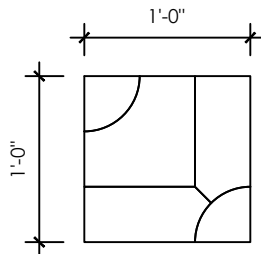

Pattern B - Rotate 90 degrees
1 to 4 Colors

Pattern C - Randomly Rotate
1 to 4 Colors

SCALE SELECTION:

Petite (0.56 sf/ea)

Modest (1.00 sf/ea)

Grande (1.78 sf/ea)

Titan (4.00 sf/ea)

SPECIAL NOTES:

Rep Email:

Scale:

Total Area:

Notes: Images are not drawn to scale