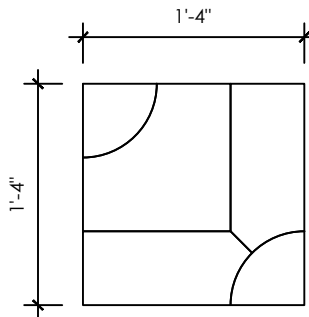

Pattern B - Rotate 90 degrees
1 to 4 Colors

Pattern C - Randomly Rotate
1 to 4 Colors

SCALE SELECTION:

Petite (0.56 sf/ea)

Modest (1.00 sf/ea)

Grande (1.78 sf/ea)

Titan (4.00 sf/ea)

SPECIAL NOTES:

Rep Email:

Scale:

Total Area:

Notes: Images are not drawn to scale