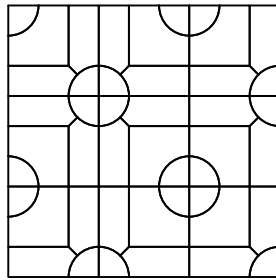

Not So Basic

COLOR & FINISH SELECTION:

Color A: _____ Matte
 _____ Polished

Color B: _____ Matte
 _____ Polished

Color C: _____ Matte
 _____ Polished

Color D: _____ Matte
 _____ Polished

PATTERN SELECTION:

Pattern A - Straight Pattern
1 to 4 Colors

Pattern B - Rotate 90 degrees
1 to 4 Colors

Pattern C - Randomly Rotate
1 to 4 Colors

SCALE SELECTION:

Petite (0.56 sf/ea)

Modest (1.00 sf/ea)

Grande (1.78 sf/ea)

Titan (4.00 sf/ea)

SPECIAL NOTES:

Rep Email:

Scale:

Total Area:

Notes: Images are not drawn to scale