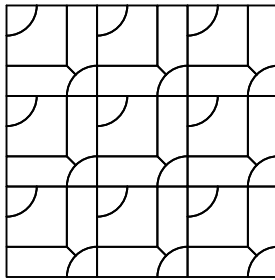

Not So Basic

COLOR & FINISH SELECTION:

Color A: _____ Matte
 _____ Polished

Color B: _____ Matte
 _____ Polished

Color C: _____ Matte
 _____ Polished

Color D: _____ Matte
 _____ Polished

PATTERN SELECTION:

Pattern A - Straight Pattern
1 to 4 Colors

Pattern B - Rotate 90 degrees
1 to 4 Colors

Pattern C - Randomly Rotate
1 to 4 Colors

SCALE SELECTION:

Petite (0.56 sf/ea)

Modest (1.00 sf/ea)

Grande (1.78 sf/ea)

Titan (4.00 sf/ea)

SPECIAL NOTES:

Rep Email:

Scale:

Total Area:

Notes: Images are not drawn to scale