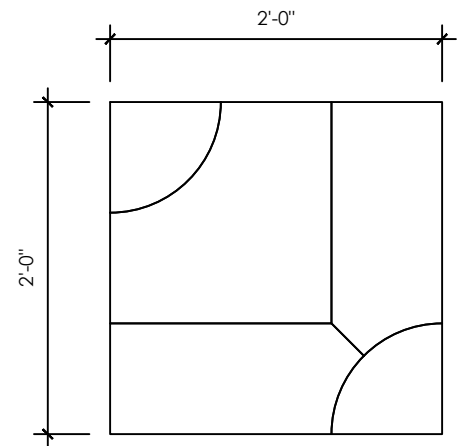

Pattern B - Rotate 90 degrees
1 to 4 Colors

Pattern C - Randomly Rotate
1 to 4 Colors

SCALE SELECTION:

Petite (0.56 sf/ea)

Modest (1.00 sf/ea)

Grande (1.78 sf/ea)

Titan (4.00 sf/ea)

SPECIAL NOTES:

Rep Email:

Scale:

Total Area:

Notes: Images are not drawn to scale