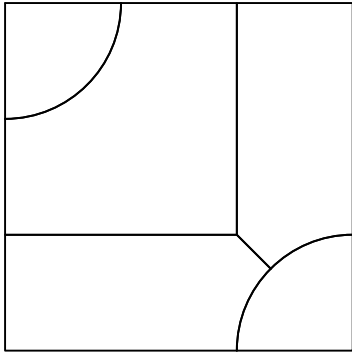

Not So Basic

COLOR & FINISH SELECTION:

Color A: _____ Matte
 _____ Polished

Color B: _____ Matte
 _____ Polished

Color C: _____ Matte
 _____ Polished

Color D: _____ Matte
 _____ Polished

PATTERN SELECTION:

Pattern A - Straight Pattern
1 to 4 Colors

Pattern B - Rotate 90 degrees
1 to 4 Colors

Pattern C - Randomly Rotate
1 to 4 Colors

SCALE SELECTION:

Petite (0.56 sf/ea)

Modest (1.00 sf/ea)

Grande (1.78 sf/ea)

Titan (4.00 sf/ea)

SPECIAL NOTES:

Rep Email:

Scale:

Total Area:

Notes: Images are not drawn to scale