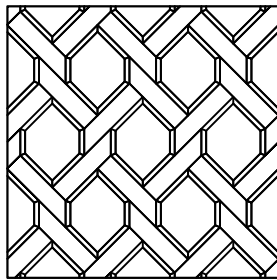

### COLOR & FINISH SELECTION:

Color A: \_\_\_\_\_ Matte  
 \_\_\_\_\_ Polished

Color B: \_\_\_\_\_ Matte  
 \_\_\_\_\_ Polished

Color C: \_\_\_\_\_ Matte  
 \_\_\_\_\_ Polished

### PATTERN SELECTION:

Pattern A, 1-3 Colors

### SCALE SELECTION:

Petite (1.80 sf/sheet)

Modest (1.69 sf/sheet)

Grande (3.84 sf/sheet)

Titan (6.87 sf/unit - loose pieces)