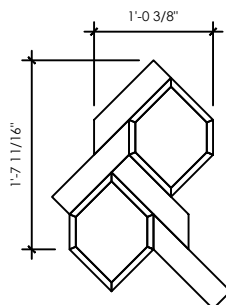

### PATTERN SELECTION:

Pattern A, 1-3 Colors

### SCALE SELECTION:

Petite (1.80 sf/sheet)

Modest (1.69 sf/sheet)

Grande (3.84 sf/sheet)

Titan (6.87 sf/unit - loose pieces)

Units:

Rep Email:

Scale:

Total Area:

Notes: Images are not drawn to scale