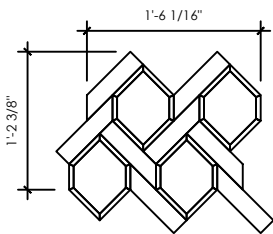

### SCALE SELECTION:

Petite (1.80 sf/sheet)

Modest (1.69 sf/sheet)

Grande (3.84 sf/sheet)

Titan (6.87 sf/unit - loose pieces)

Units:

Rep Email:

Scale:

Total Area:

Notes: Images are not drawn to scale