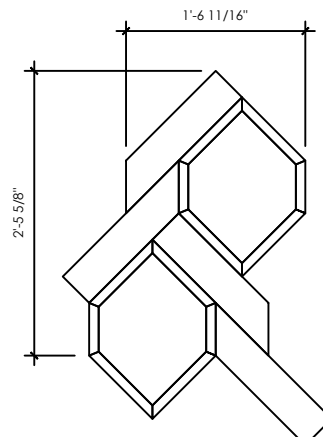

### PATTERN SELECTION:

Pattern A, 1-3 Colors

### SCALE SELECTION:

Petite (1.80 sf/sheet)

Modest (1.69 sf/sheet)

Grande (3.84 sf/sheet)

Titan (6.87 sf/unit - loose pieces)

Units:

Rep Email:

Scale:

Total Area:

Notes: Images are not drawn to scale