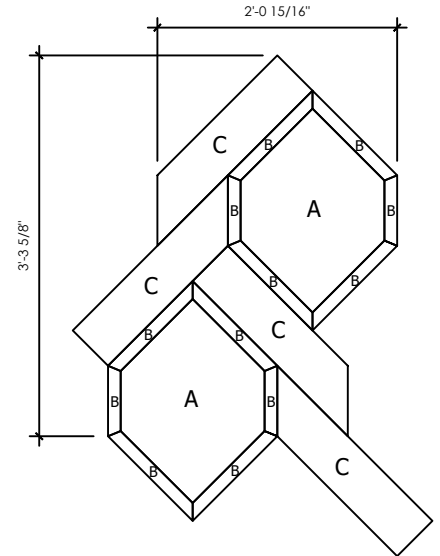

### SCALE SELECTION:

Petite (1.80 sf/sheet)

Modest (1.69 sf/sheet)

Grande (3.84 sf/sheet)

Titan (6.87 sf/unit - loose pieces)

Units:

Rep Email:

Scale:

Total Area:

Notes: Images are not drawn to scale