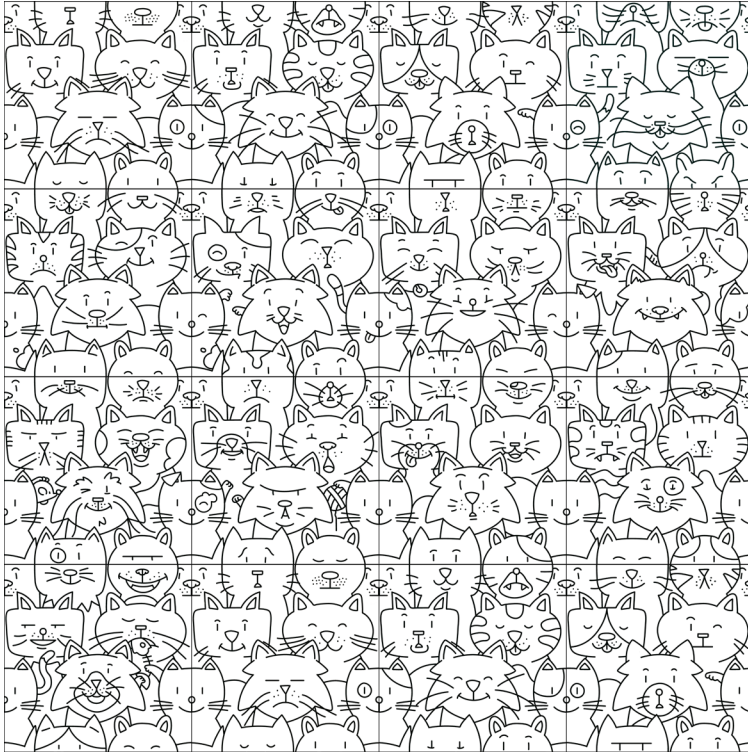

PRETTY KITTY

PORCELAIN TILE

Audrey Lane

PRETTY KITTY

porcelain tile

10" x 10" x 3/8"

12 faces

10" x 10" x 3/8"

PRETTY KITTY

10" x 10" x 3/8"

LIVELY WHITE

10" x 10" x 3/8"

LIVELY BLACK

application	shade variation	frost resistant	breaking strength	abrasion resistance	scratch resistance	DCOF
floor & wall	V3	yes	≥ 1300 N	PE.I IV	Mohs 6	>.42

Audrey Lane