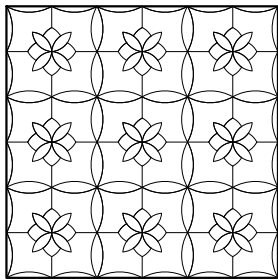

Rosie Bloom

COLOR & FINISH SELECTION:

Color A: _____ Matte
 _____ Polished

Color B: _____ Matte
 _____ Polished

Color C: _____ Matte
 _____ Polished

Color D: _____ Matte
 _____ Polished

PATTERN SELECTION:

Pattern A, 1-4 Colors

SCALE SELECTION:

Petite (0.84 sf/sheet)

Modest (1.53 sf/sheet)

Grande (3.53 sf/sheet)

Titan (14.49 sf/unit - loose pieces)

SPECIAL NOTES:

Project Name:

Revision Date: