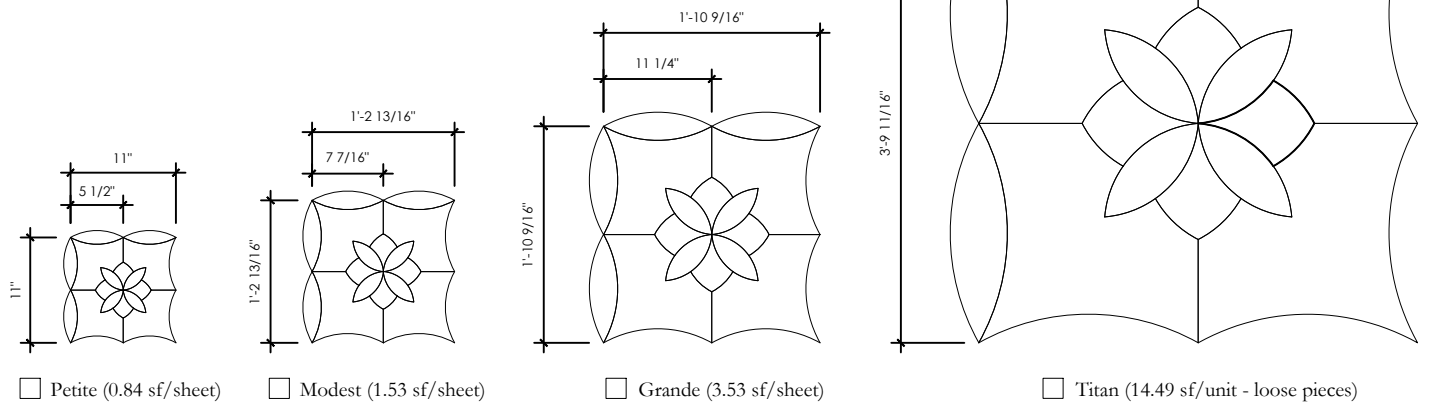

SCALE SELECTION:

Petite (0.84 sf/sheet)

Modest (1.53 sf/sheet)

Grande (3.53 sf/sheet)

Titan (14.49 sf/unit - loose pieces)

SPECIAL NOTES:

Project Name:

Revision Date:

Total Area:

Notes: Images are not drawn to scale