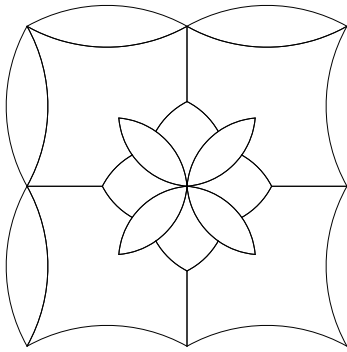

Rosie Bloom

COLOR & FINISH SELECTION:

Color A: _____ Matte
 _____ Polished

Color B: _____ Matte
 _____ Polished

Color C: _____ Matte
 _____ Polished

Color D: _____ Matte
 _____ Polished

PATTERN SELECTION:

Pattern A, 1-4 Colors

SCALE SELECTION:

Petite (0.84 sf/sheet)

Modest (1.53 sf/sheet)

Grande (3.53 sf/sheet)

Titan (14.49 sf/unit - loose pieces)

SPECIAL NOTES:

Project Name:

Revision Date: