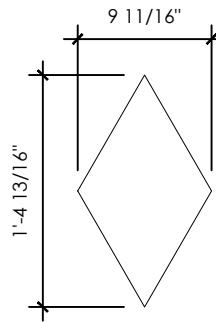

Petite (0.14 sf/ea)

Modest (0.24 sf/ea)

Grande (0.567 sf/ea)

Titan (1.01 sf/ea)

SPECIAL NOTES:

Argyle Pattern consists of:

- 50% Color A
- 25% Color B
- 25% Color C

Project Name:

Scale:

Total Area:

Notes: Images are not drawn to scale