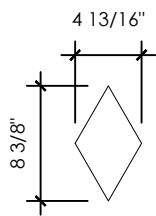

Petite (0.14 sf/ea)

Modest (0.24 sf/ea)

Grande (0.567 sf/ea)

Titan (1.01 sf/ea)

SPECIAL NOTES:

Argyle Pattern consists of:

- 50% Color A
- 25% Color B
- 25% Color C

Project Name:

Scale:

Total Area:

Notes: Images are not drawn to scale