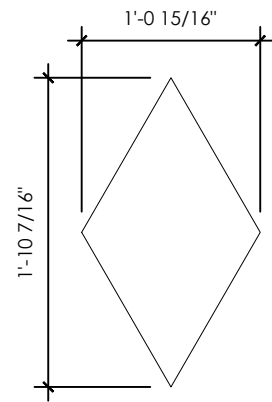

Sawyer Argyle

COLOR & FINISH SELECTION:

Color A: _____ Matte
 Polished

Color B: _____ Matte
 Polished

Color C: _____ Matte
 Polished

PATTERN SELECTION:

Pattern A

SCALE SELECTION:

Petite (0.14 sf/ea)

Modest (0.24 sf/ea)

Grande (0.567 sf/ea)

Titan (1.01 sf/ea)

SPECIAL NOTES:

Argyle Pattern consists of:

- 50% Color A
- 25% Color B
- 25% Color C

Project Name:

Scale:

Total Area:

Notes: Images are not drawn to scale