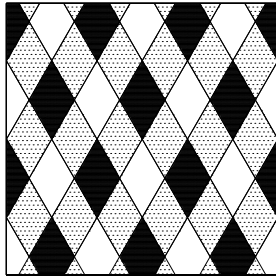

Sawyer Argyle

COLOR & FINISH SELECTION:

Color A: _____ Matte
 Polished

Color B: _____ Matte
 Polished

Color C: _____ Matte
 Polished

PATTERN SELECTION:

Pattern A

SCALE SELECTION:

Petite (0.14 sf/ea)

Modest (0.24 sf/ea)

Grande (0.567 sf/ea)

Titan (1.01 sf/ea)

SPECIAL NOTES:

Argyle Pattern consists of:

- 50% Color A
- 25% Color B
- 25% Color C

Project Name:

Scale:

Total Area:

Notes: Images are not drawn to scale