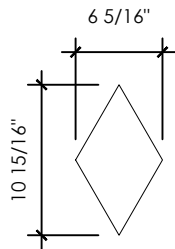

Sawyer Argyle

COLOR & FINISH SELECTION:

Color A: _____ Matte
 Polished

Color B: _____ Matte
 Polished

Color C: _____ Matte
 Polished

PATTERN SELECTION:

Pattern A

SCALE SELECTION:

Petite (0.14 sf/ea)

Modest (0.24 sf/ea)

Grande (0.567 sf/ea)

Titan (1.01 sf/ea)

SPECIAL NOTES:

Argyle Pattern consists of:

- 50% Color A
- 25% Color B
- 25% Color C

Project Name:

Scale:

Total Area:

Notes: Images are not drawn to scale