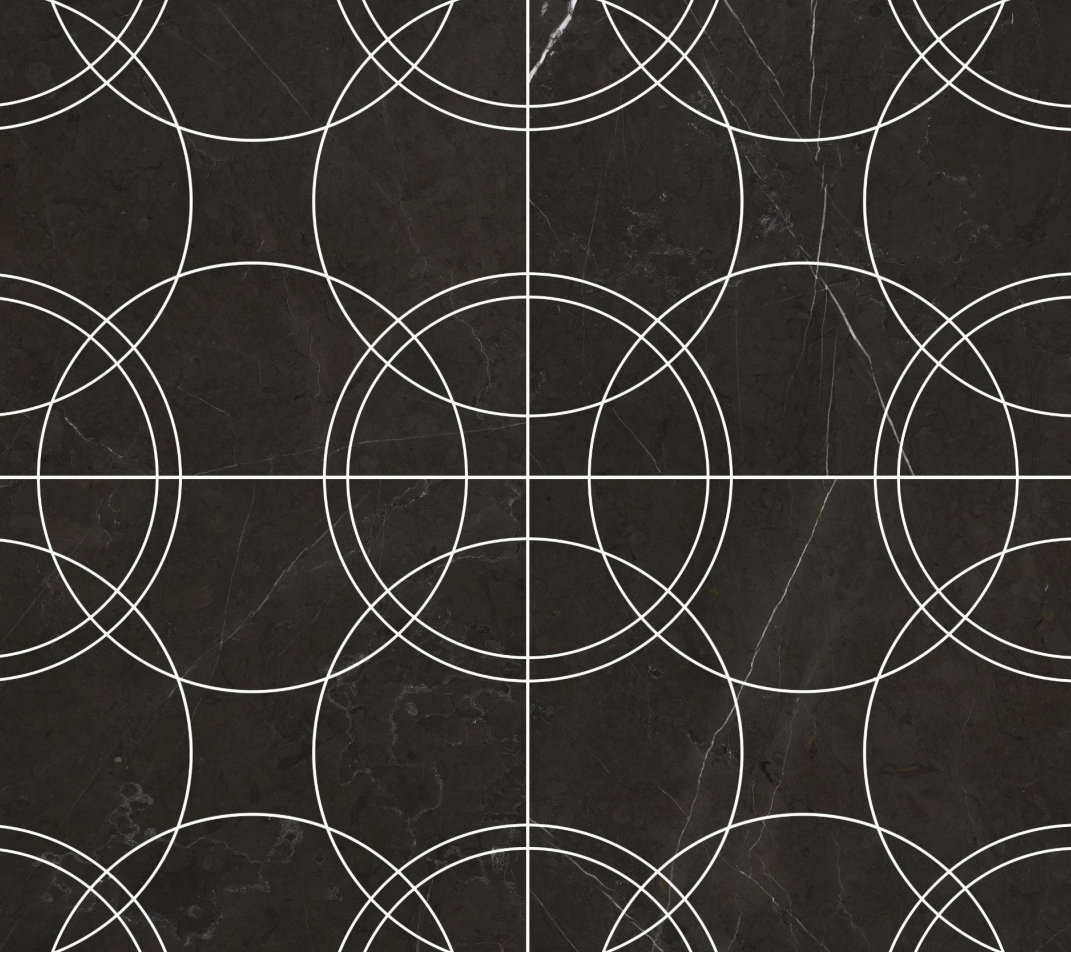

SKØRD
LOOKBOOK

Above: Modern Classic | Graphite Matte | grout: mapei warm grey

Cover: Chic | Crema Marfil Matte | grout: mapei mocha

SKORD LOOKBOOK

The Audrey Lane Skord collection consists of bold, graphic patterns meant to create bespoke interior floor and wall spaces.

Our tile palette consists of marble, stone, and solid colors each uniquely etched with waterjet technology resulting in patterns that evoke a high design aesthetic.

Unlike typical waterjet designs consisting of multiple materials, the Skord collection masterfully utilizes etched lines creating a unique solution somewhere between classic and modern. The etched patterns are brought to life by the designer's choice of joint color.