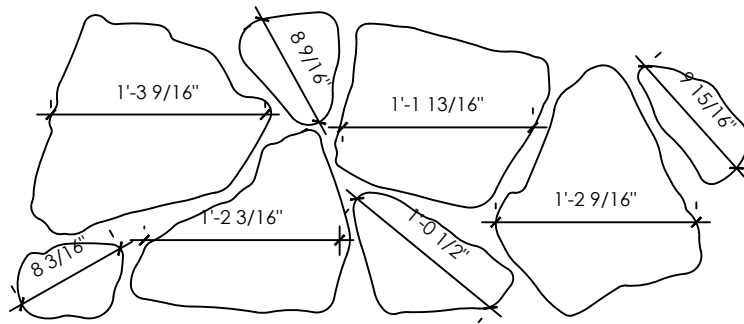

Note: All colors will be used to make all 8 pattern shapes shown below.

### PATTERN SELECTION:

Pattern A

### SCALE SELECTION:

Grande (5.69 sf/unit)  
 Coverage refers to tile only & does not include grouted area between pieces.

Install Pattern:

Units:

Rep Email:

Scale:

Total Area:

Notes: Images are not drawn to scale