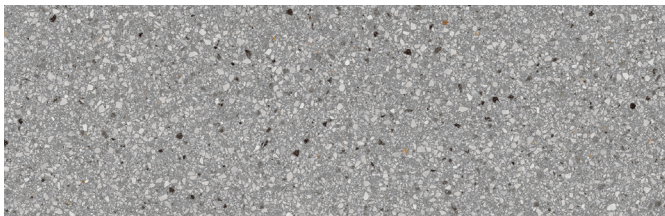

24"X24" matte

small