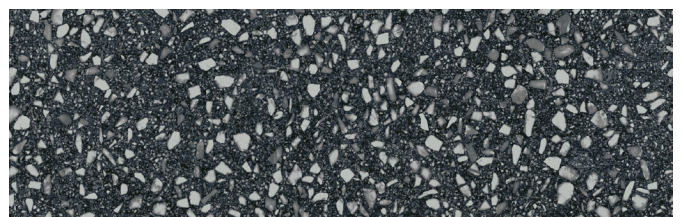

24"X24" matte

medium