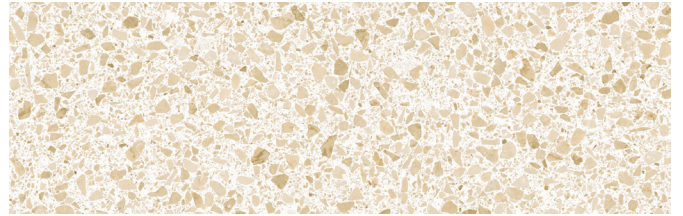

Audrey Lane
TERRAZZO

TIMELESS ELEMENTS.

application	sf per box	nominal thickness	shade variation	frost resistant	breaking strength	abrasion resistance	DCOF
floor & wall	11.625	9mm	V2	yes	≥ 1300 N	≤ 175 mm ³	>.42

BEIGE

24"X24" matte

small

24"X24" matte

medium

// IN STOCK

WHITE

24"X24" matte