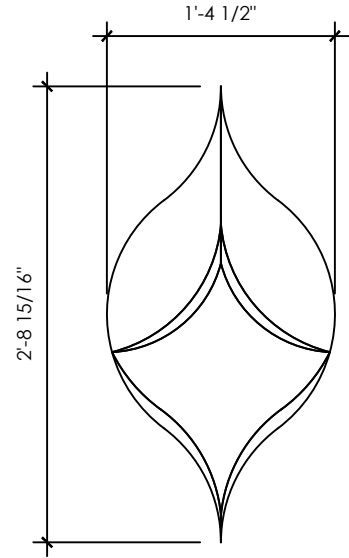

Through Thick & Thin

COLOR & FINISH SELECTION:

Color A: _____ Matte
 Polished

Color B: _____ Matte
 Polished

Color C: _____ Matte
 Polished

PATTERN SELECTION:

Pattern A - 1 to 3 Colors

SCALE SELECTION:

Modest (.46 sf/ea)

Grande (1.08 sf/ea)

Titan (1.89 sf/ea)

SPECIAL NOTES:

Project Name:

Revision Date:

Revision ID:

Location:

Area:

Representative:

Install Pattern:

Units:

Rep Email:

Scale:

Total Area:

Notes: Images are not drawn to scale