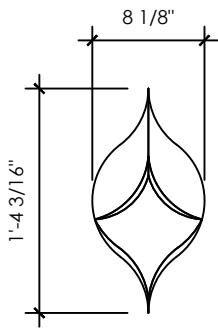

Through Thick & Thin

COLOR & FINISH SELECTION:

Color A: _____ Matte
 Polished

Color B: _____ Matte
 Polished

Color C: _____ Matte
 Polished

PATTERN SELECTION:

Pattern A - 1 to 3 Colors

SCALE SELECTION:

Modest (.46 sf/ea)

Grande (1.08 sf/ea)

Titan (1.89 sf/ea)

SPECIAL NOTES:

Project Name:

Revision Date:

Revision ID:

Location:

Area:

Representative:

Install Pattern:

Units:

Rep Email:

Scale:

Total Area:

Notes: Images are not drawn to scale