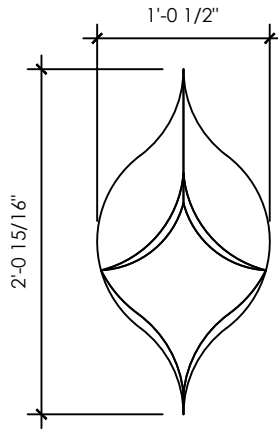

Through Thick & Thin

COLOR & FINISH SELECTION:

Color A: _____ Matte
 Polished

Color B: _____ Matte
 Polished

Color C: _____ Matte
 Polished

PATTERN SELECTION:

Pattern A - 1 to 3 Colors

SCALE SELECTION:

Modest (.46 sf/ea)

Grande (1.08 sf/ea)

Titan (1.89 sf/ea)

SPECIAL NOTES:

Project Name:

Revision Date:

Revision ID:

Location:

Area:

Representative:

Install Pattern:

Units:

Rep Email:

Scale:

Total Area:

Notes: Images are not drawn to scale