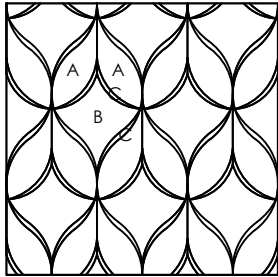

Through Thick & Thin

COLOR & FINISH SELECTION:

Color A: _____ Matte
 Polished

Color B: _____ Matte
 Polished

Color C: _____ Matte
 Polished

PATTERN SELECTION:

Pattern A - 1 to 3 Colors

SCALE SELECTION:

Modest (.46 sf/ea)

Grande (1.08 sf/ea)

Titan (1.89 sf/ea)

SPECIAL NOTES:

Project Name:

Revision Date:

Revision ID:

Location:

Area:

Representative:

Install Pattern:

Units:

Rep Email:

Scale:

Total Area:

Notes: Images are not drawn to scale