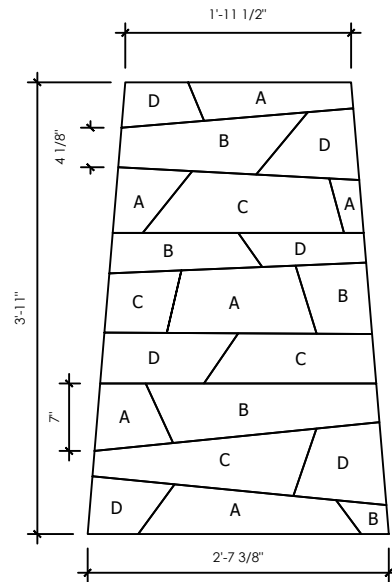

### PATTERN SELECTION:

Pattern A - Rotate every other unit  
 1-4 Colors

### SCALE SELECTION:

Grande (4.06 sf/sheet, 3 sections)

Titan (8.95 sf/unit - 3 sections)

Units:

Rep Email:

Scale:

Total Area:

Notes: Images are not drawn to scale