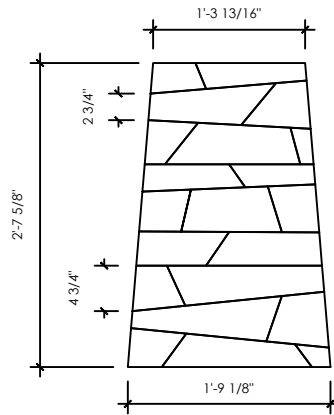

### PATTERN SELECTION:

Pattern A - Rotate every other unit  
 1-4 Colors

### SCALE SELECTION:

Grande (4.06 sf/sheet, 3 sections)

Titan (8.95 sf/unit - 3 sections)

Units:

Rep Email:

Scale:

Total Area:

Notes: Images are not drawn to scale