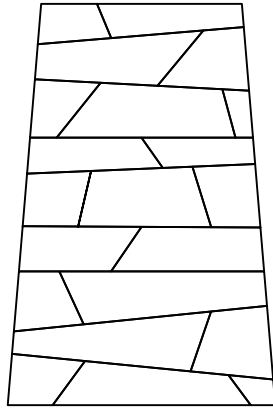

## Wedge

### PATTERN SELECTION:

Pattern A - Rotate every other unit  
 1-4 Colors

### SCALE SELECTION:

Grande (4.06 sf/sheet, 3 sections)

Titan (8.95 sf/unit - 3 sections)

Units:

Rep Email:

Scale:

Total Area:

Notes: Images are not drawn to scale